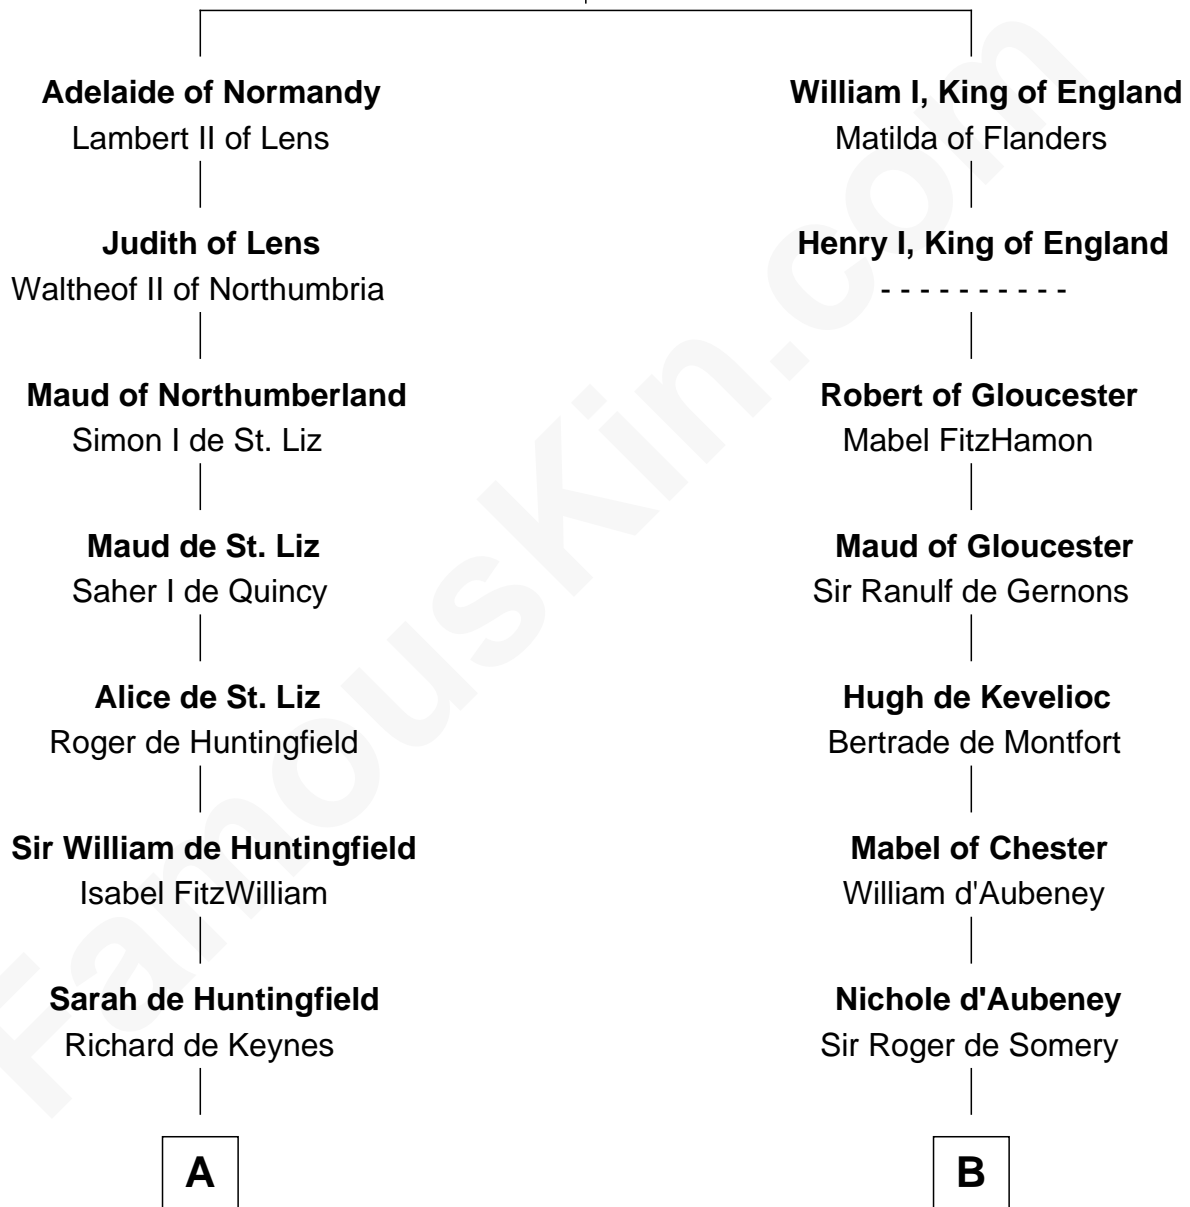

FamousKin.com Relationship Chart of

John Scudder

(c1618 - c1690) James passenger 1635

18th cousin 3 times removed of

Samuel Appleton

(c1586 - 1670) Great Migration Immigrant 1636

Robert I of Normandy

Herleve of Falaise

Samuel Appleton
Great Migration Immigrant 1636

FamousKin.com