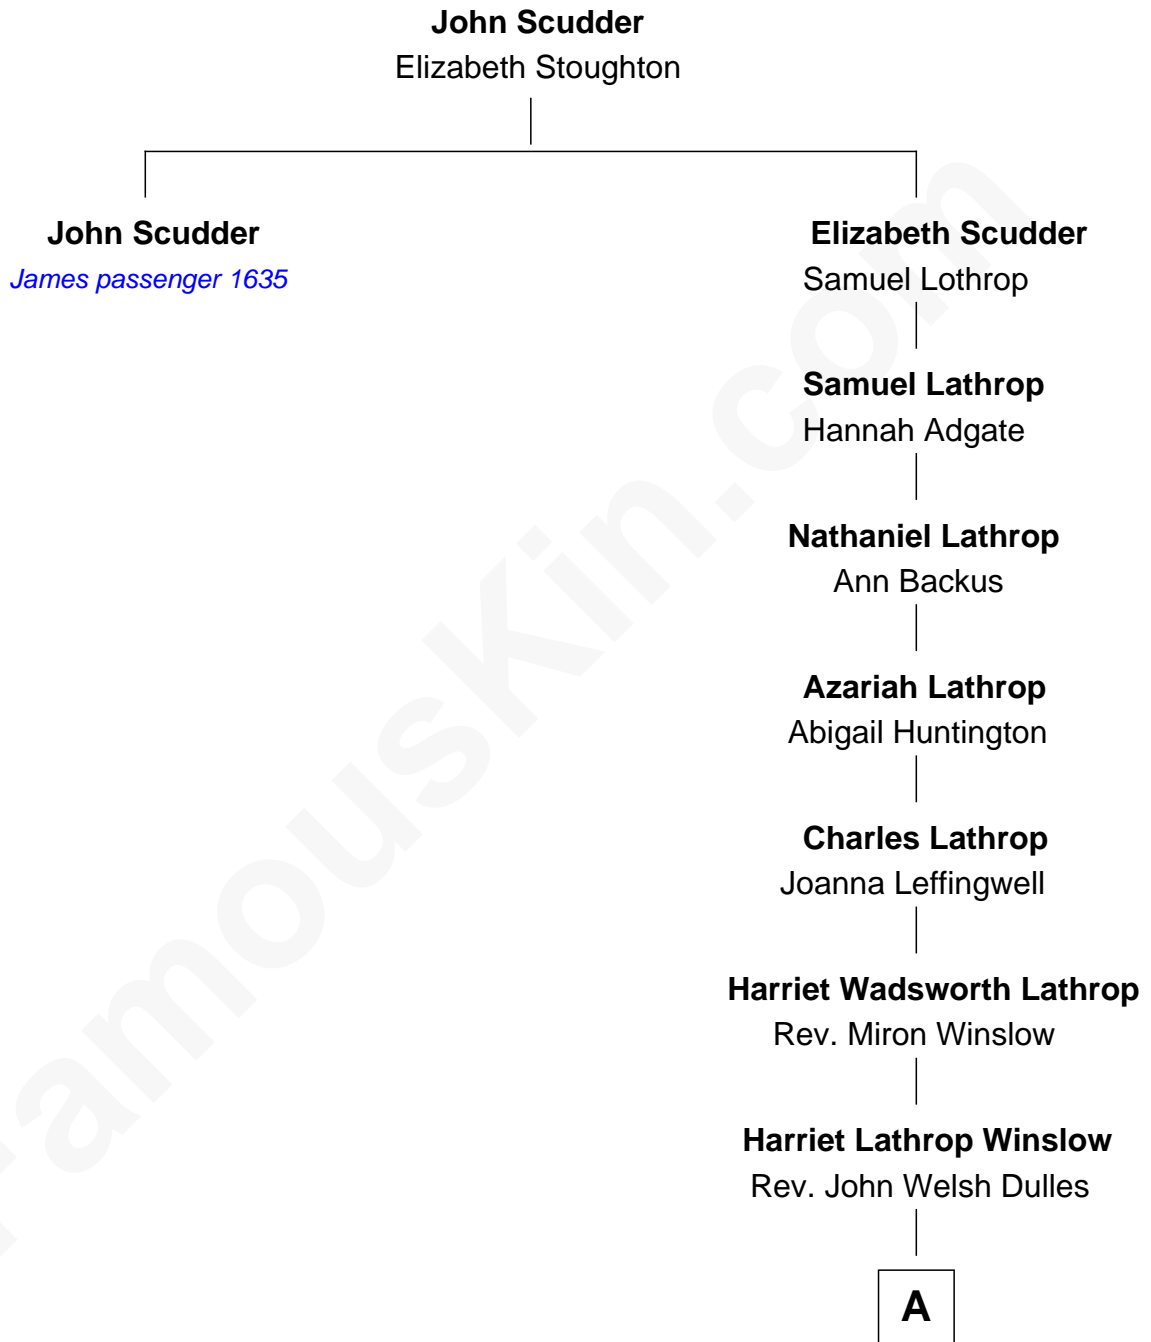

FamousKin.com Relationship Chart of

John Scudder

(c1618 - c1690) James passenger 1635

6th great-granduncle of

Allen Dulles

5th Director of the C.I.A.

A

Allen Macy Dulles

Edith Foster

Allen Dulles

5th Director of the C.I.A.

FamousKin.com