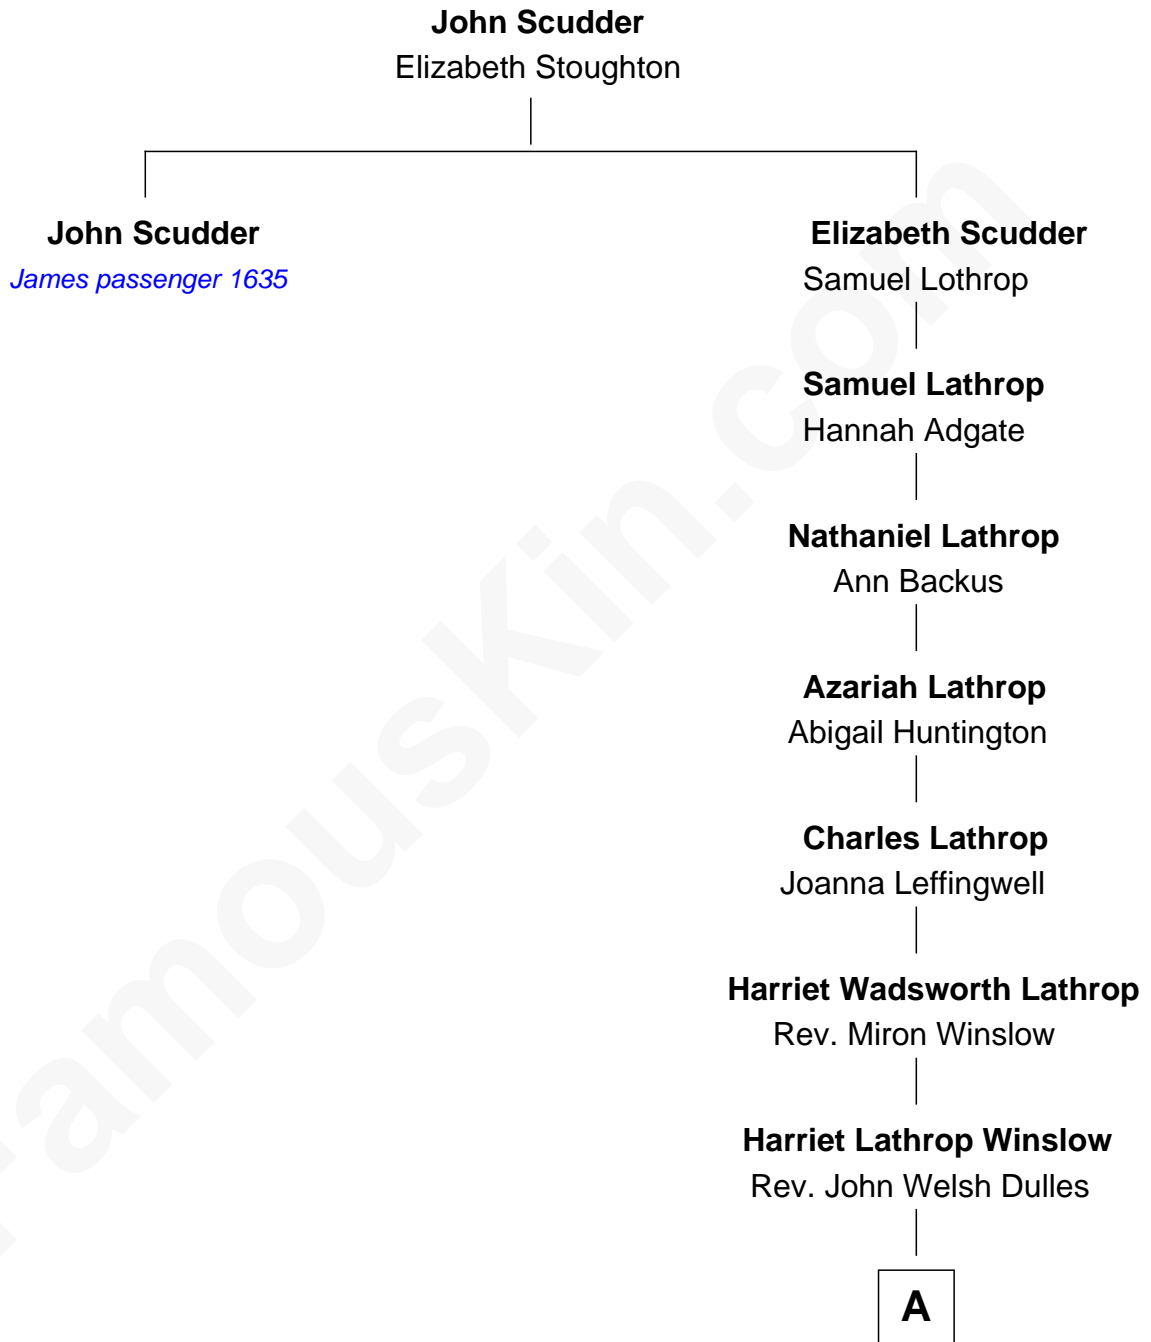

# FamousKin.com Relationship Chart of

**John Scudder**

*(c1618 - c1690) James passenger 1635*

6th great-granduncle of

**John Foster Dulles**

*52nd U.S. Secretary of State*

A

Allen Macy Dulles

Edith Foster

John Foster Dulles

*52nd U.S. Secretary of State*

FamousKin.com