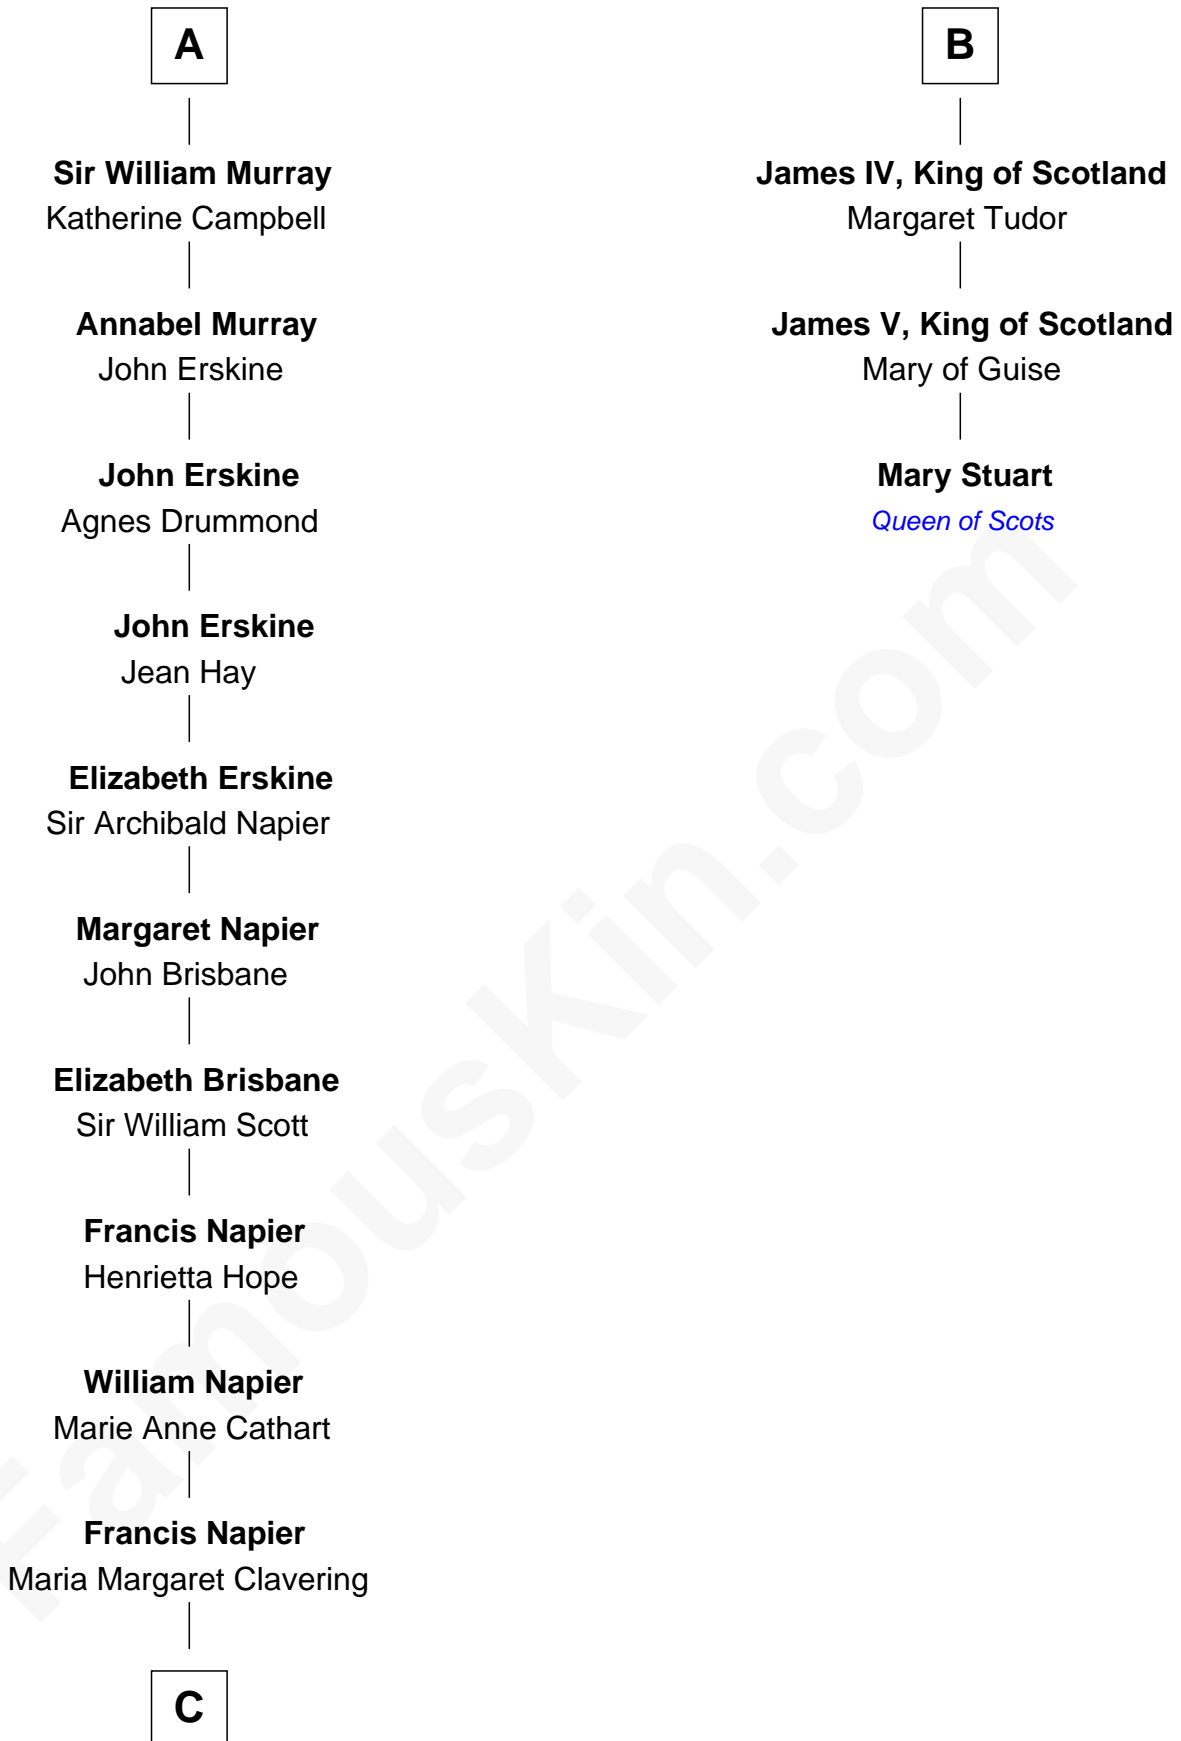

FamousKin.com Relationship Chart of

Alan Napier

TV and Movie Actor

9th cousin 11 times removed of

Mary Stuart

Queen of Scots

Edmund Plantagenet

Blanche of Artois