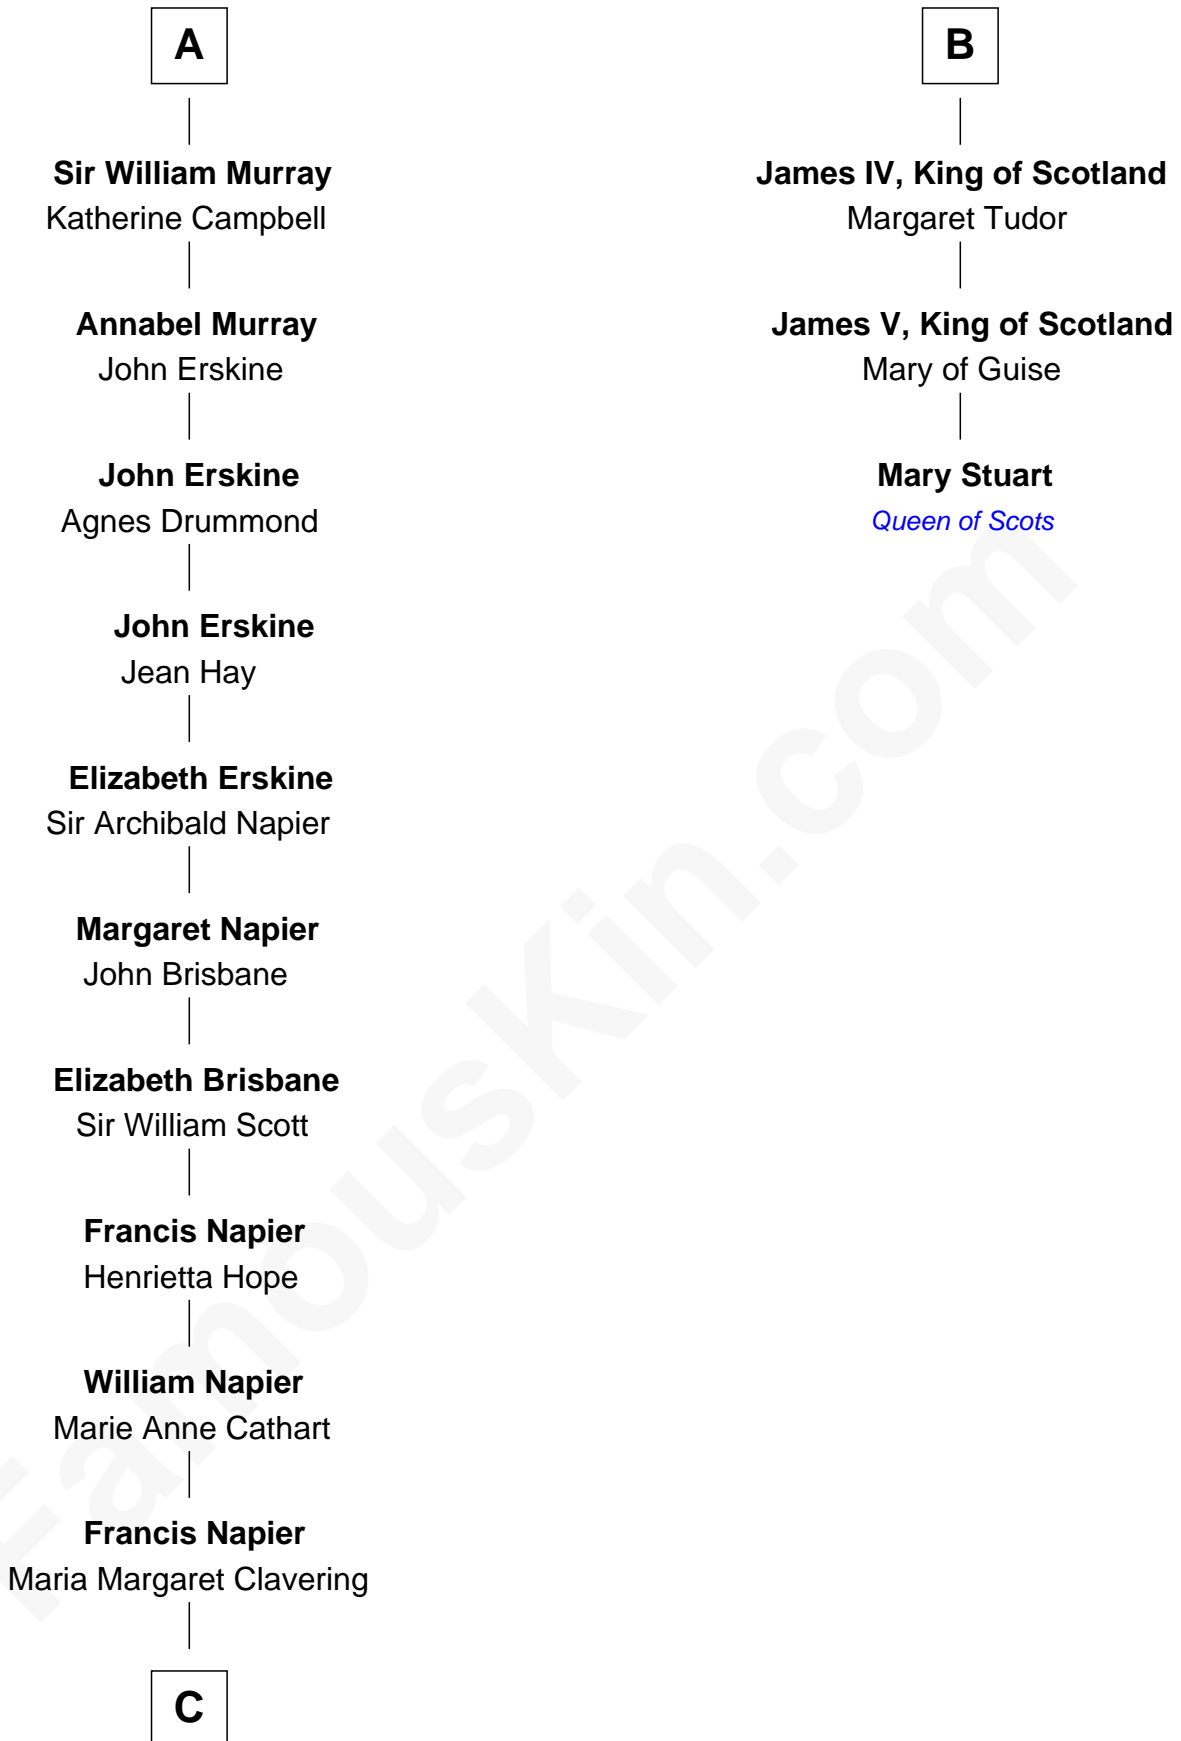

FamousKin.com Relationship Chart of

Alan Napier

TV and Movie Actor

9th cousin 11 times removed of

Mary Stuart

Queen of Scots

Sir Patrick de Chaworth

Isabella de Beauchamp