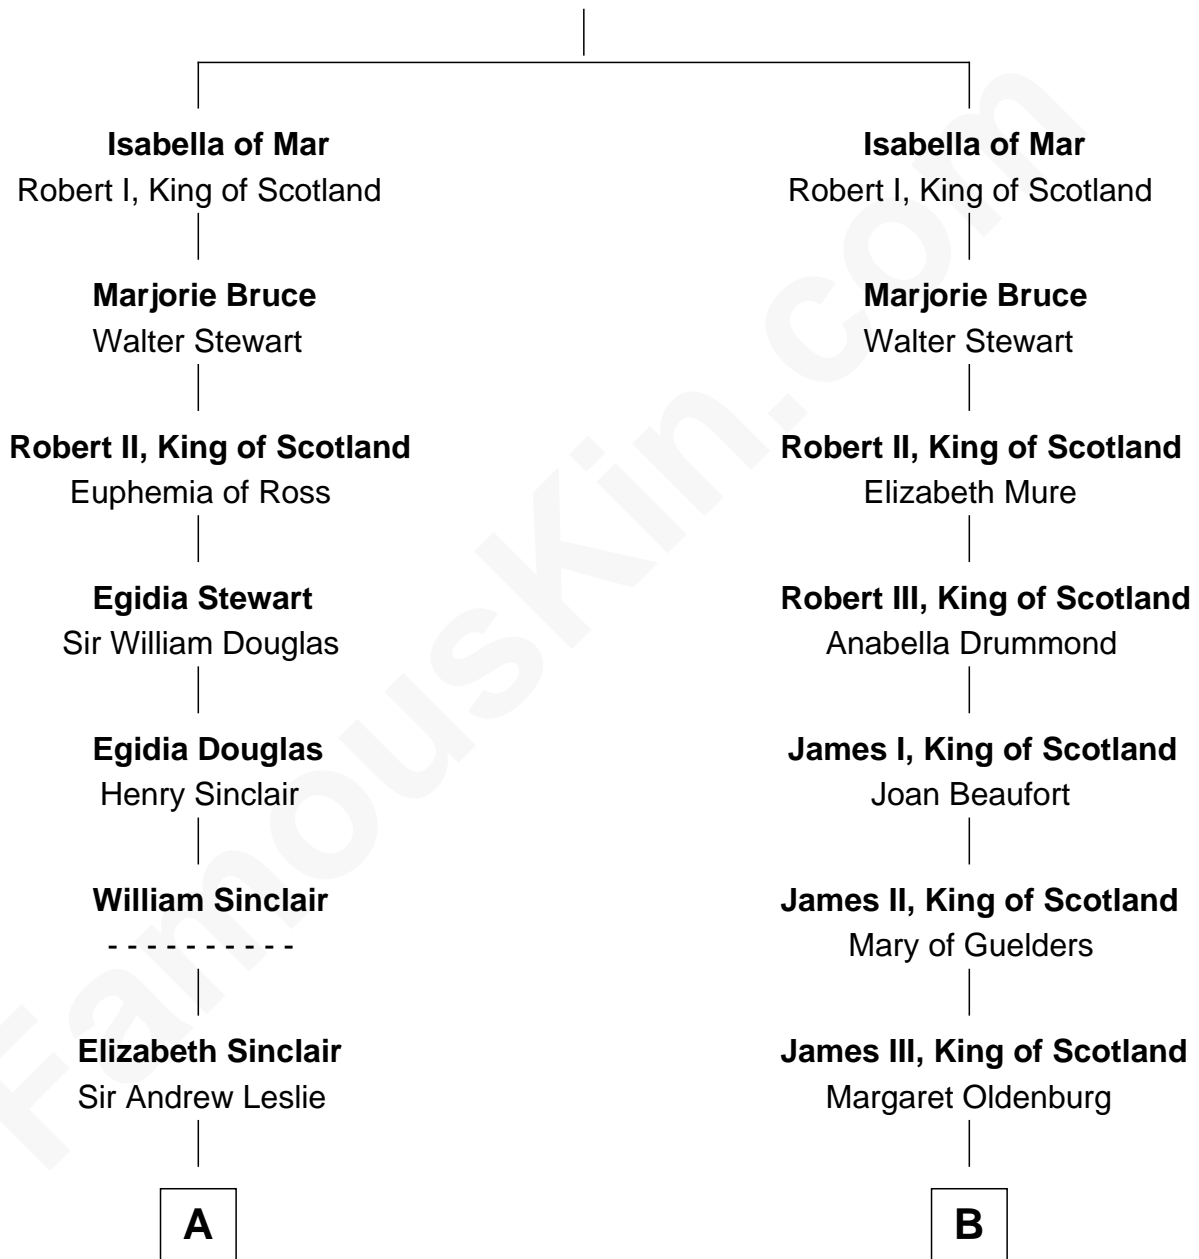

# FamousKin.com Relationship Chart of

**Alan Napier**

*TV and Movie Actor*

9th cousin 12 times removed of

**Mary Stuart**

*Queen of Scots*

**Earl Donald I of Mar**

**C**

Francis Napier  
Maria Margaret Clavering

Charles Napier  
Alice Emma Barnston

Rev. John Warren Napier  
Anna Maria Margaret Helen Hunter

Claude Gerald Napier-Clavering  
Mary Millicent Kenrick

Alan Napier  
*TV and Movie Actor*