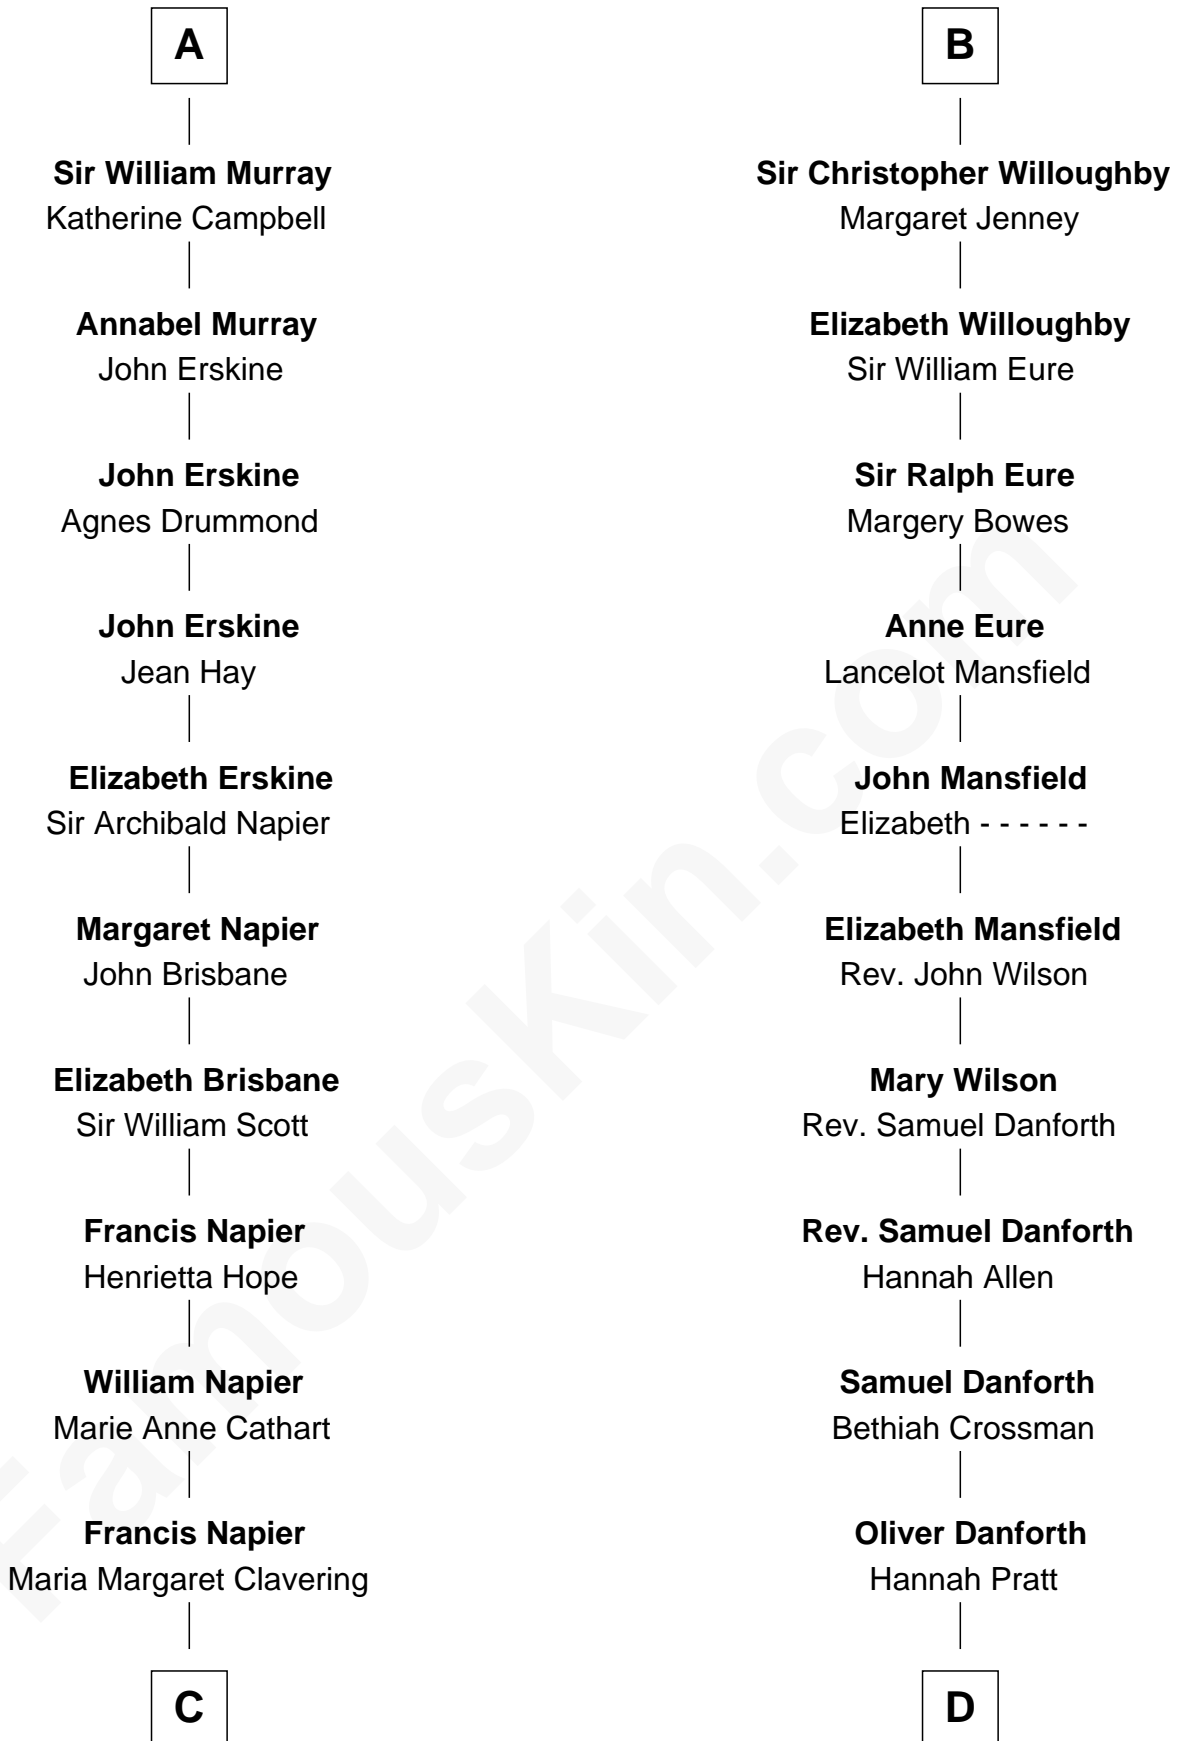

FamousKin.com Relationship Chart of

Alan Napier

TV and Movie Actor

20th cousin 1 time removed of

E. C. Segar

Cartoonist (Popeye creator)

C

Charles Napier
Alice Emma Barnston

Mary Jane Walker
Thomas Segar

Amzi Andrews Segar
Erma Irene Crisler

E. C. Segar
Cartoonist