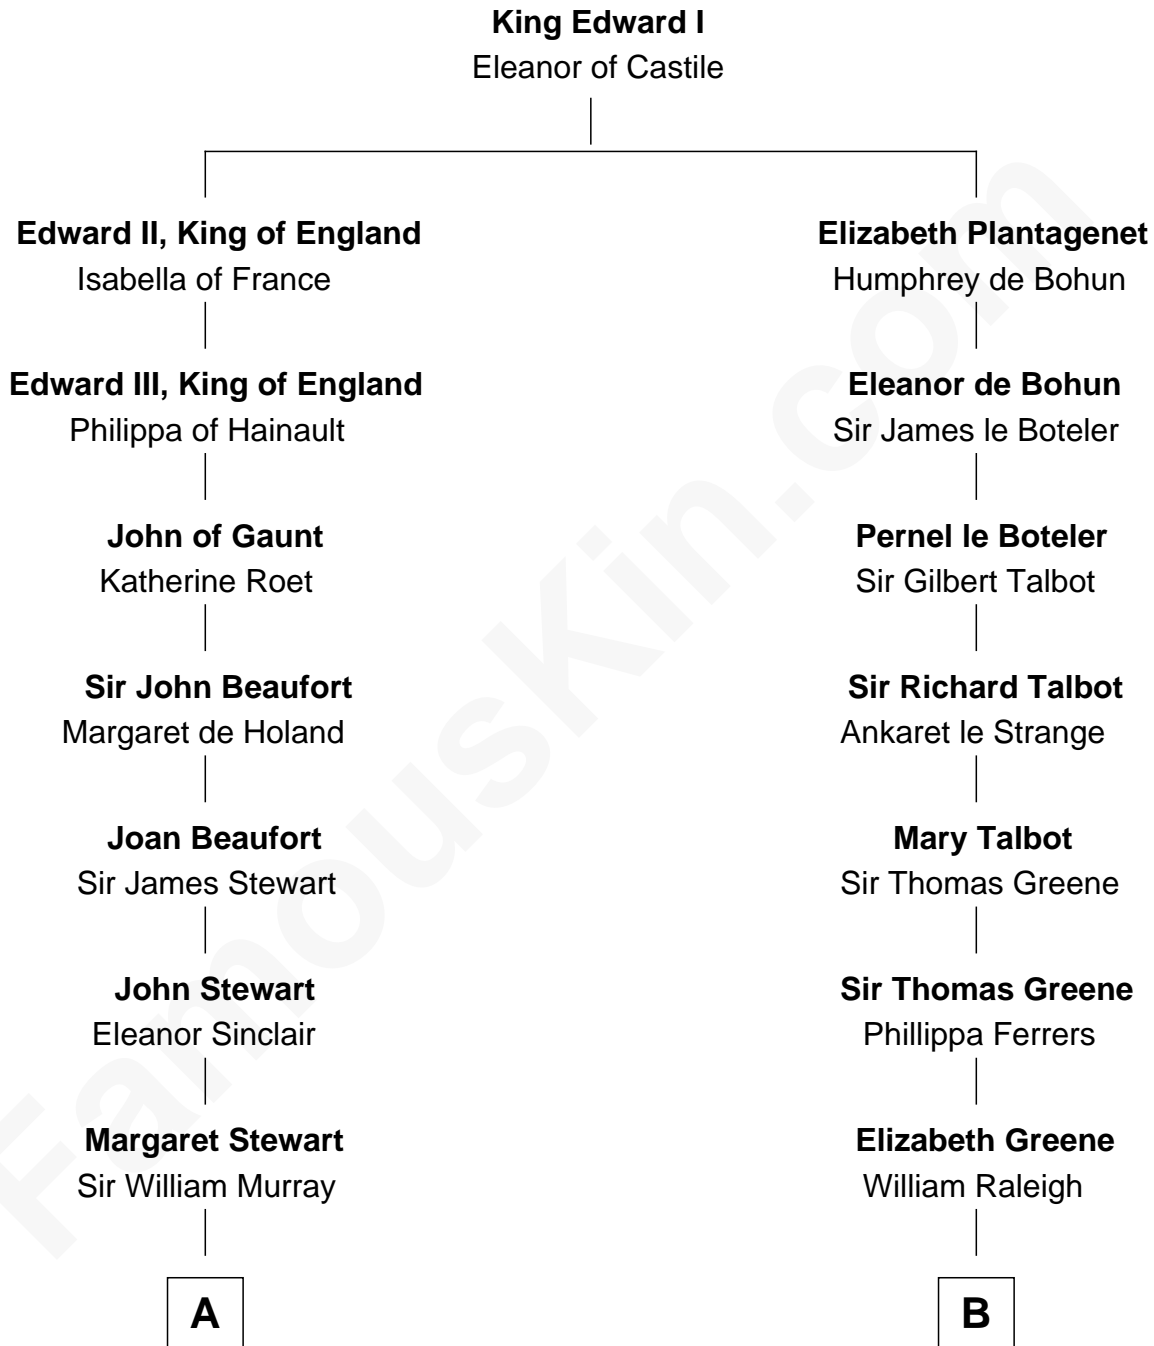

FamousKin.com Relationship Chart of

Alan Napier

TV and Movie Actor

20th cousin of

Melville Fuller

8th Chief Justice of the U.S. Supreme Court

C

Charles Napier
Alice Emma Barnston