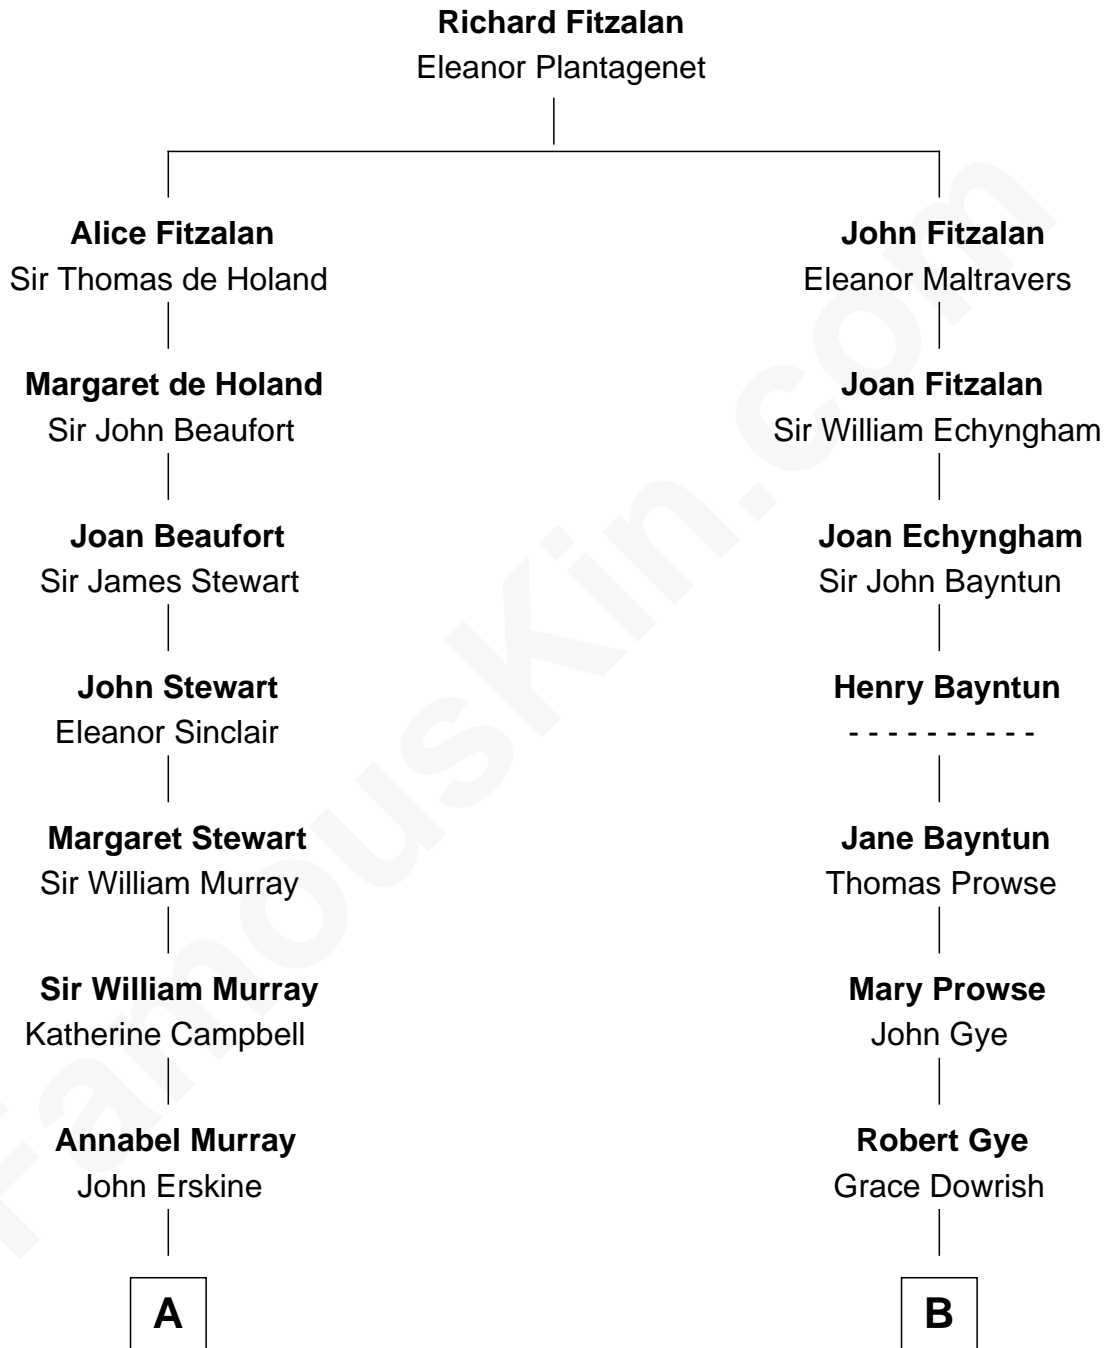

FamousKin.com Relationship Chart of

Alan Napier

TV and Movie Actor

15th cousin 3 times removed of

Melville Fuller

8th Chief Justice of the U.S. Supreme Court

C

—
Claude Gerald Napier-Clavering

Mary Millicent Kenrick

—
Alan Napier

TV and Movie Actor

FamousKin.com