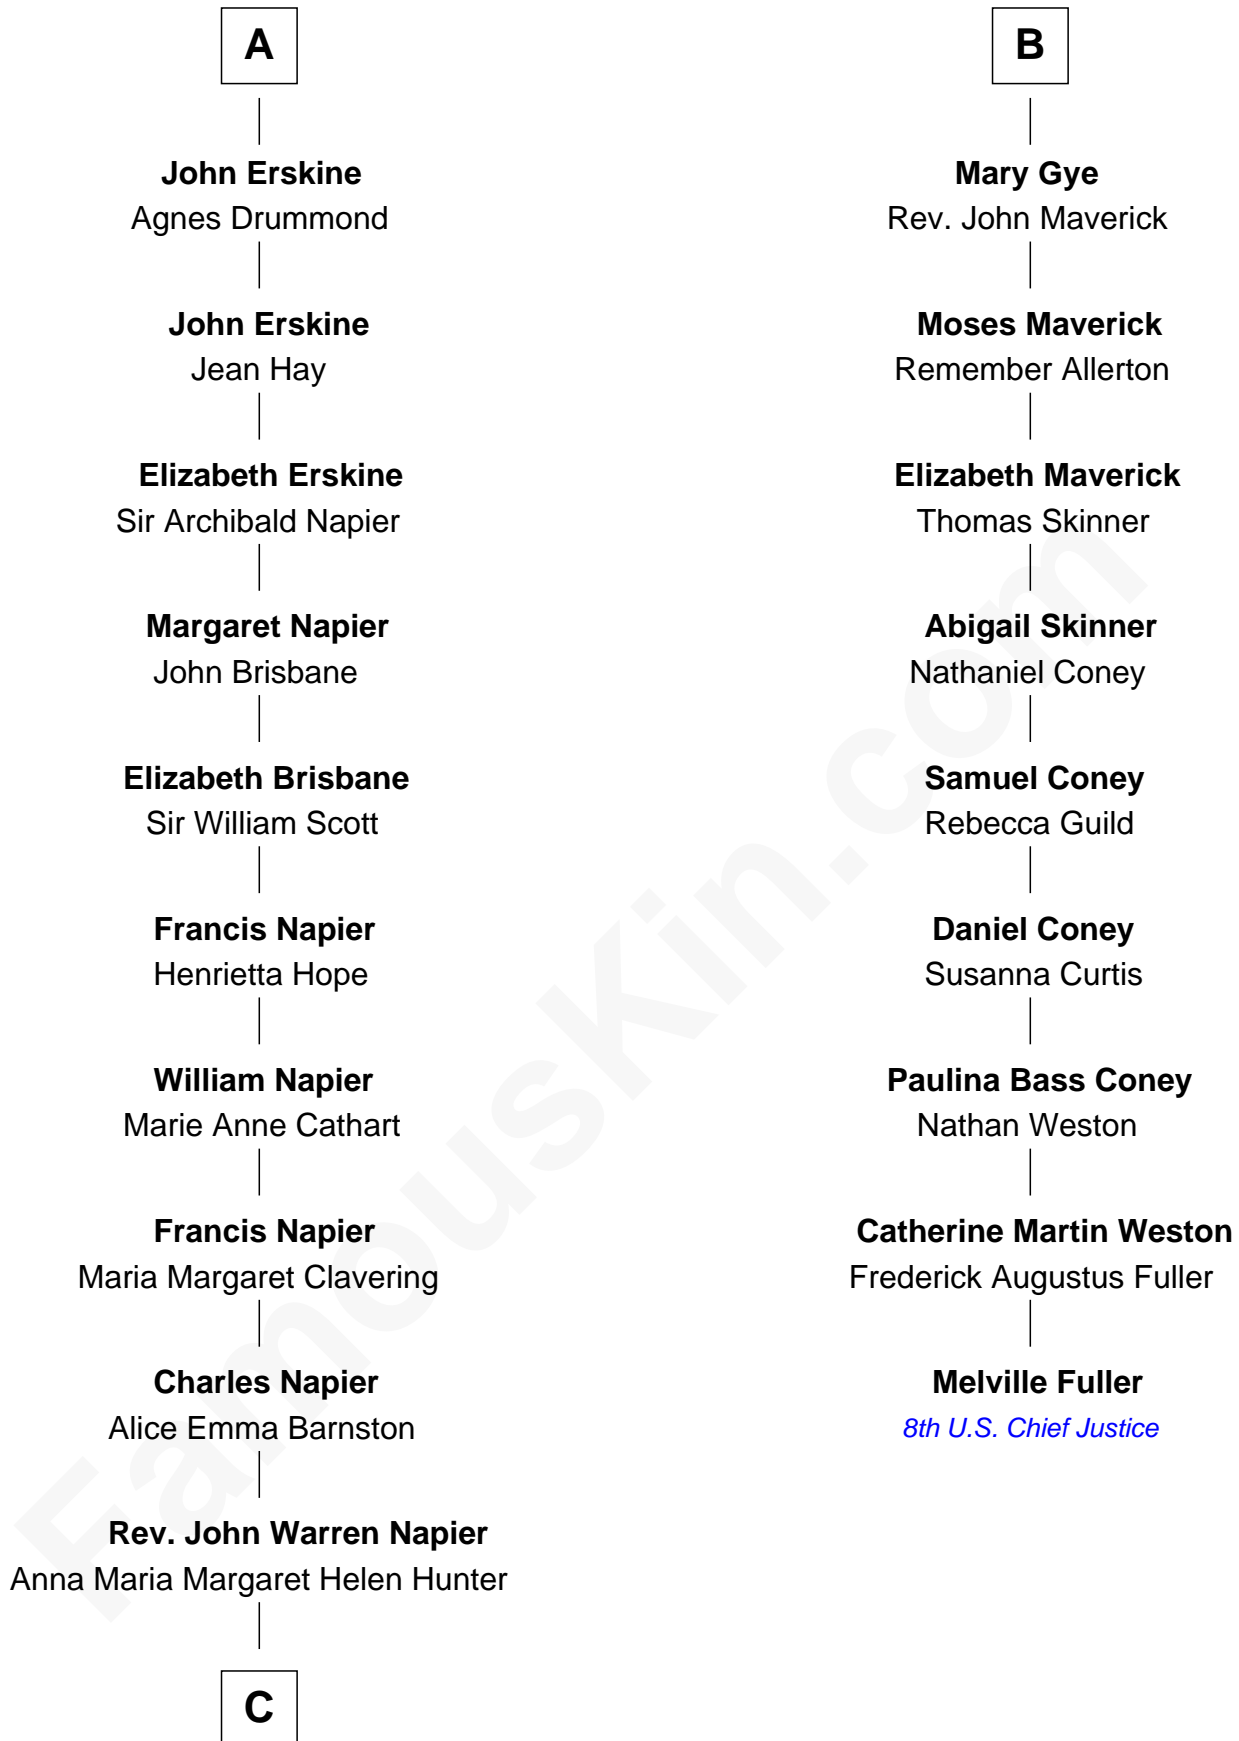

FamousKin.com Relationship Chart of

Alan Napier

TV and Movie Actor

15th cousin 3 times removed of

Melville Fuller

8th Chief Justice of the U.S. Supreme Court

C

—
Claude Gerald Napier-Clavering

Mary Millicent Kenrick

—
Alan Napier

TV and Movie Actor

FamousKin.com