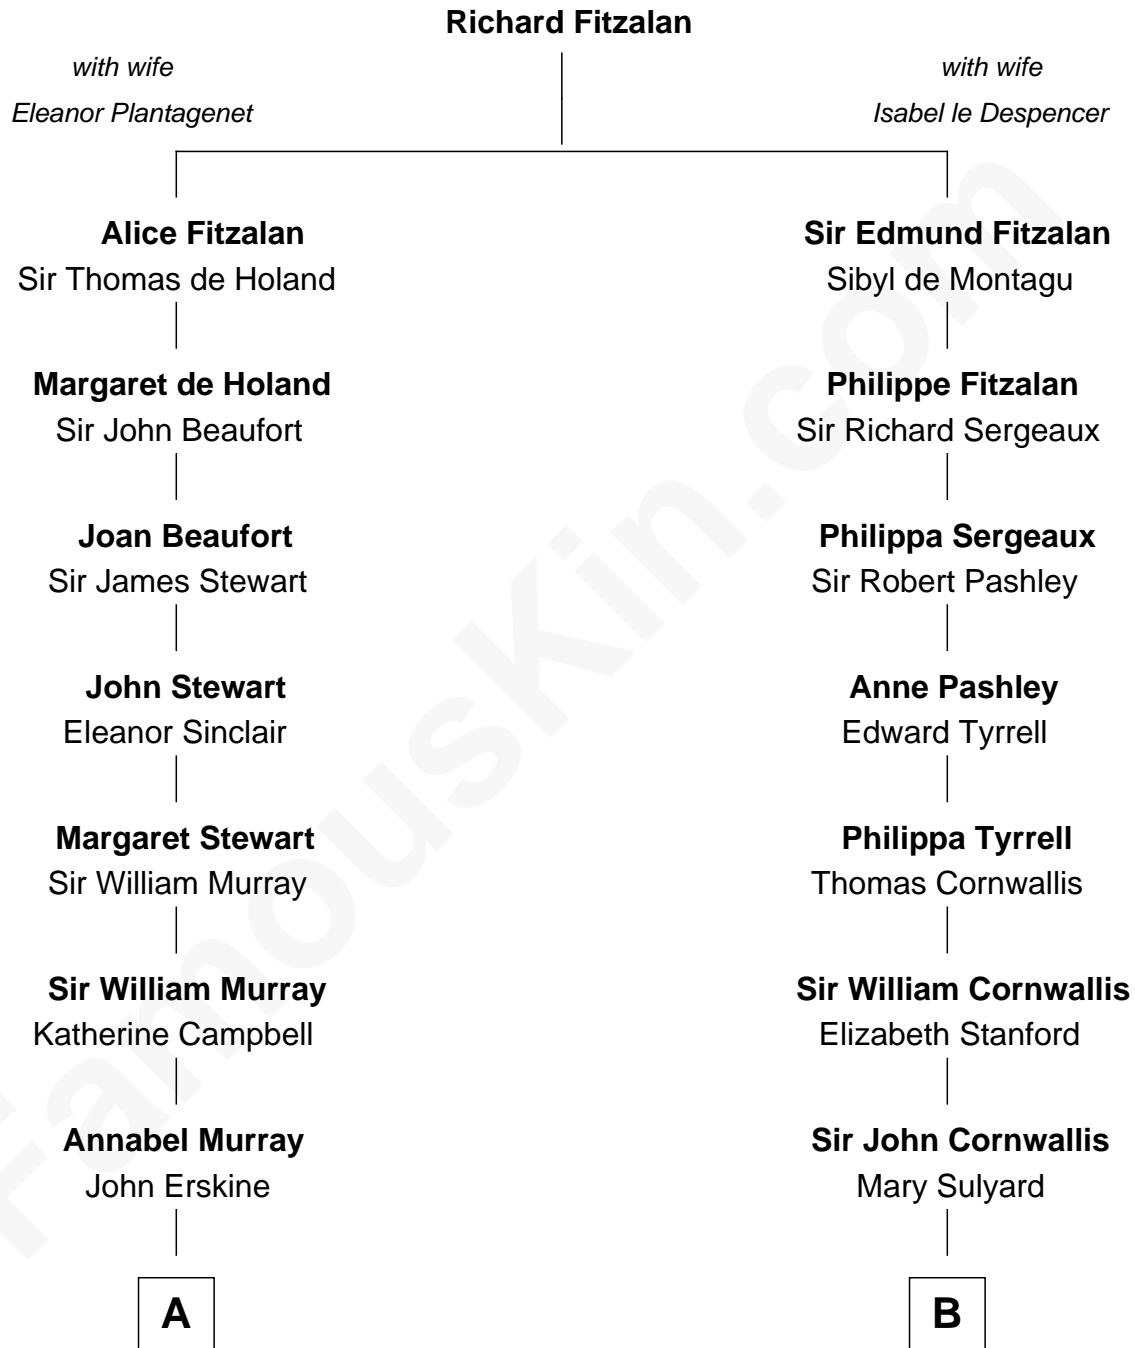

# FamousKin.com Relationship Chart of

**Alan Napier**

*TV and Movie Actor*

18th cousin 1 time removed of

**Ben Ames Williams**

*Novelist and Short Story Author*

**C**

**Claude Gerald Napier-Clavering**

Mary Millicent Kenrick

**Alan Napier**

*TV and Movie Actor*

**D**

**Sarah Jane Longstreet**

Charles Bingley Ames

**Sarah Marshall Ames**

Daniel Webster Williams