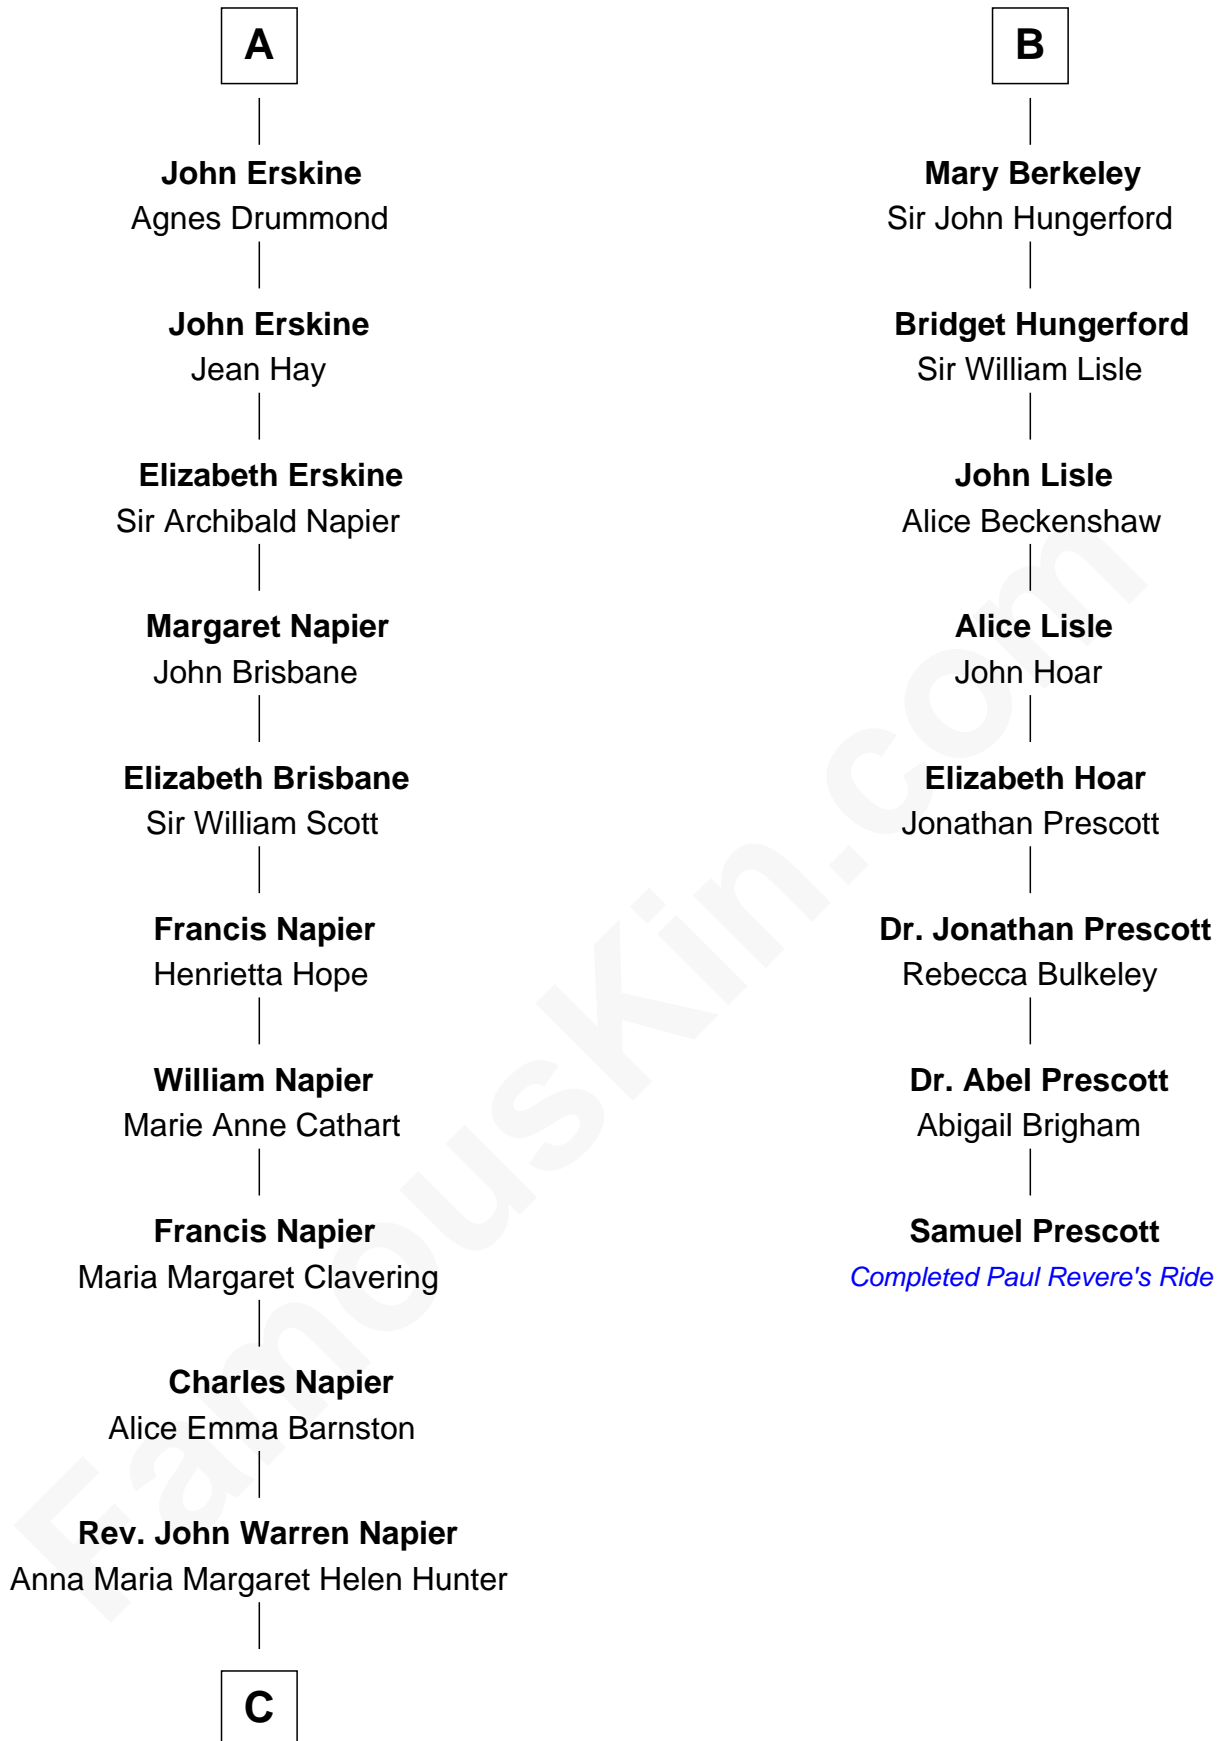

# FamousKin.com Relationship Chart of

**Alan Napier**

*TV and Movie Actor*

14th cousin 4 times removed of

**Samuel Prescott**

*Completed Paul Revere's Midnight Ride*

**C**

—  
**Claude Gerald Napier-Clavering**

Mary Millicent Kenrick

—  
**Alan Napier**

*TV and Movie Actor*

FamousKin.com