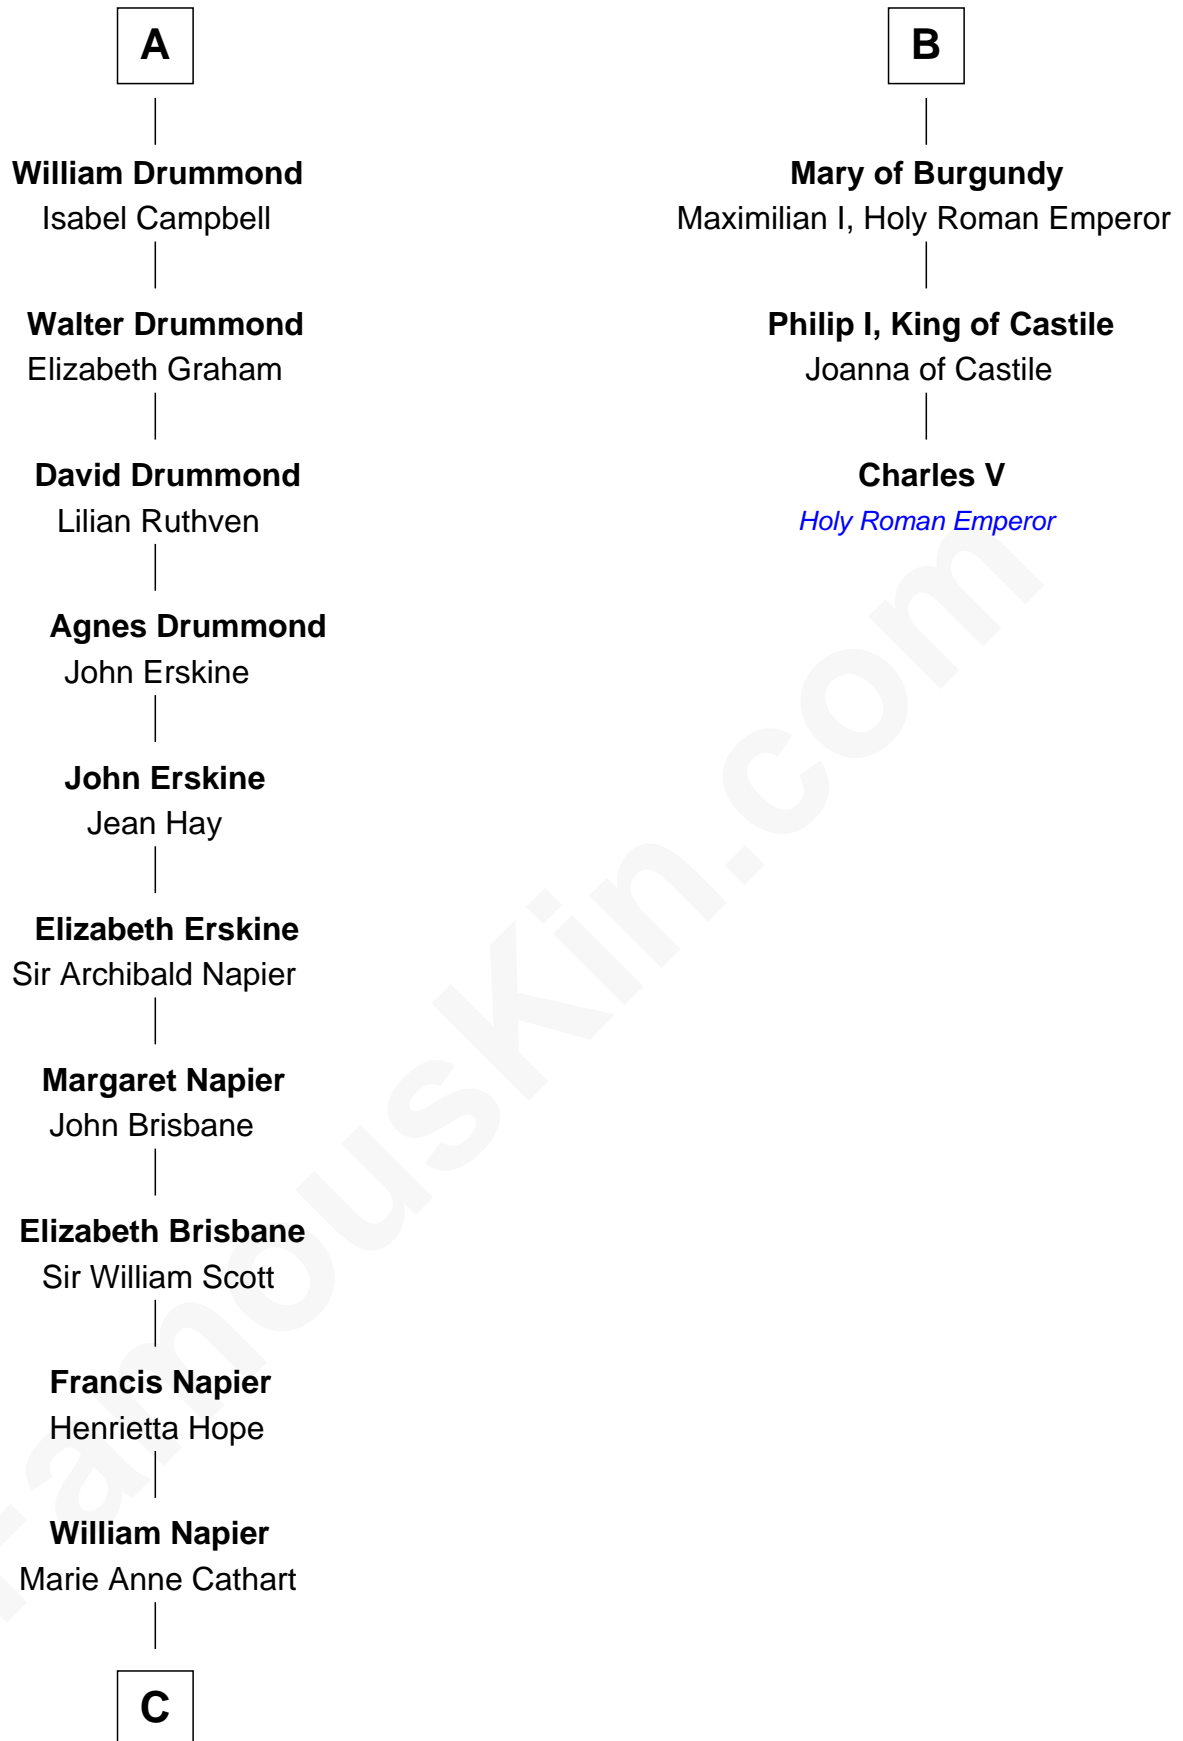

FamousKin.com Relationship Chart of

Alan Napier

TV and Movie Actor

9th cousin 12 times removed of

Charles V

Holy Roman Emperor

C

Francis Napier
Maria Margaret Clavering