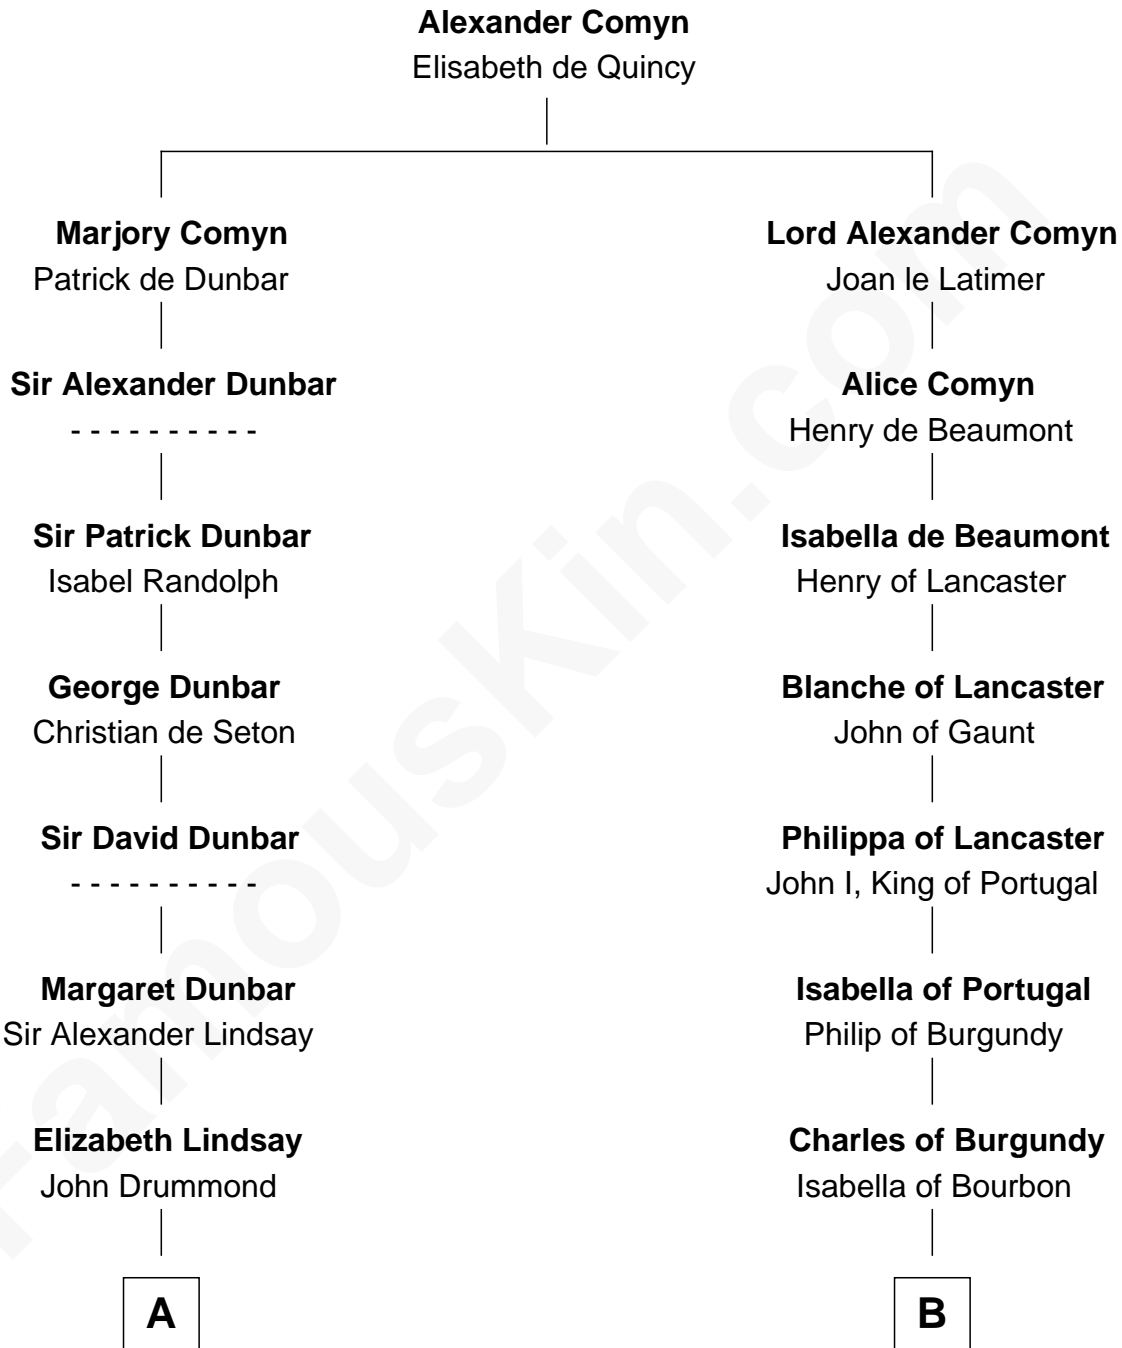

FamousKin.com Relationship Chart of

Alan Napier

TV and Movie Actor

9th cousin 12 times removed of

Charles V

Holy Roman Emperor

C

Francis Napier
Maria Margaret Clavering

Charles Napier
Alice Emma Barnston

Rev. John Warren Napier
Anna Maria Margaret Helen Hunter

Claude Gerald Napier-Clavering
Mary Millicent Kenrick

Alan Napier
TV and Movie Actor

FamousKin.com