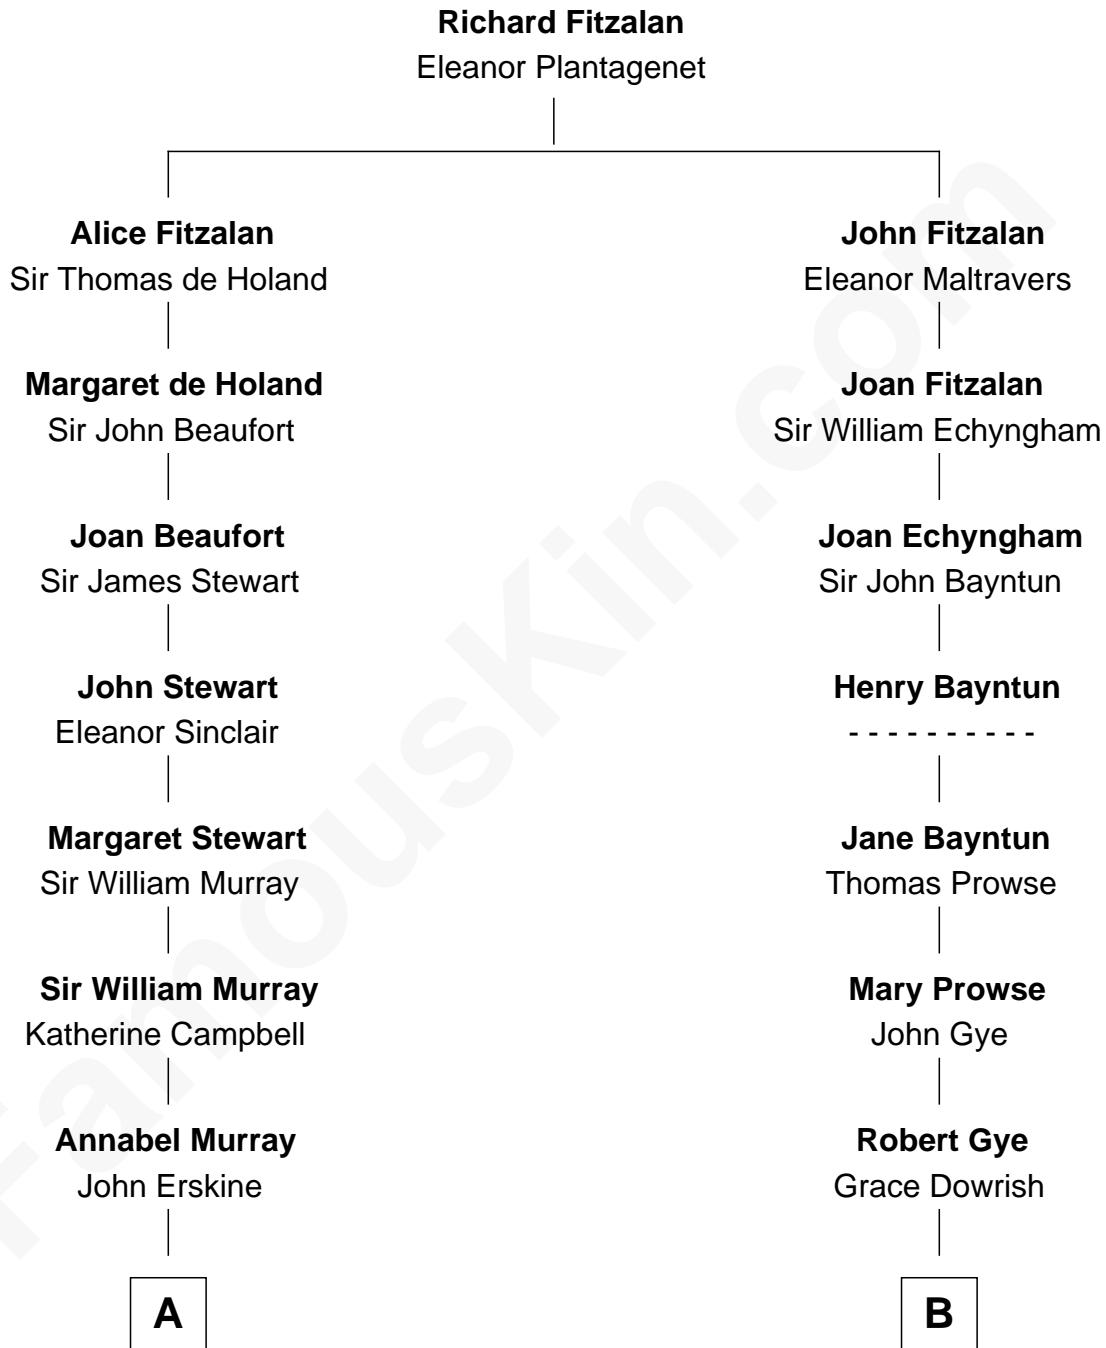

# FamousKin.com Relationship Chart of

**Alan Napier**

*TV and Movie Actor*

15th cousin 3 times removed of

**Henry Hastings Sibley**

*1st Governor of Minnesota*

C

—  
**Claude Gerald Napier-Clavering**

Mary Millicent Kenrick

—  
**Alan Napier**

*TV and Movie Actor*

FamousKin.com