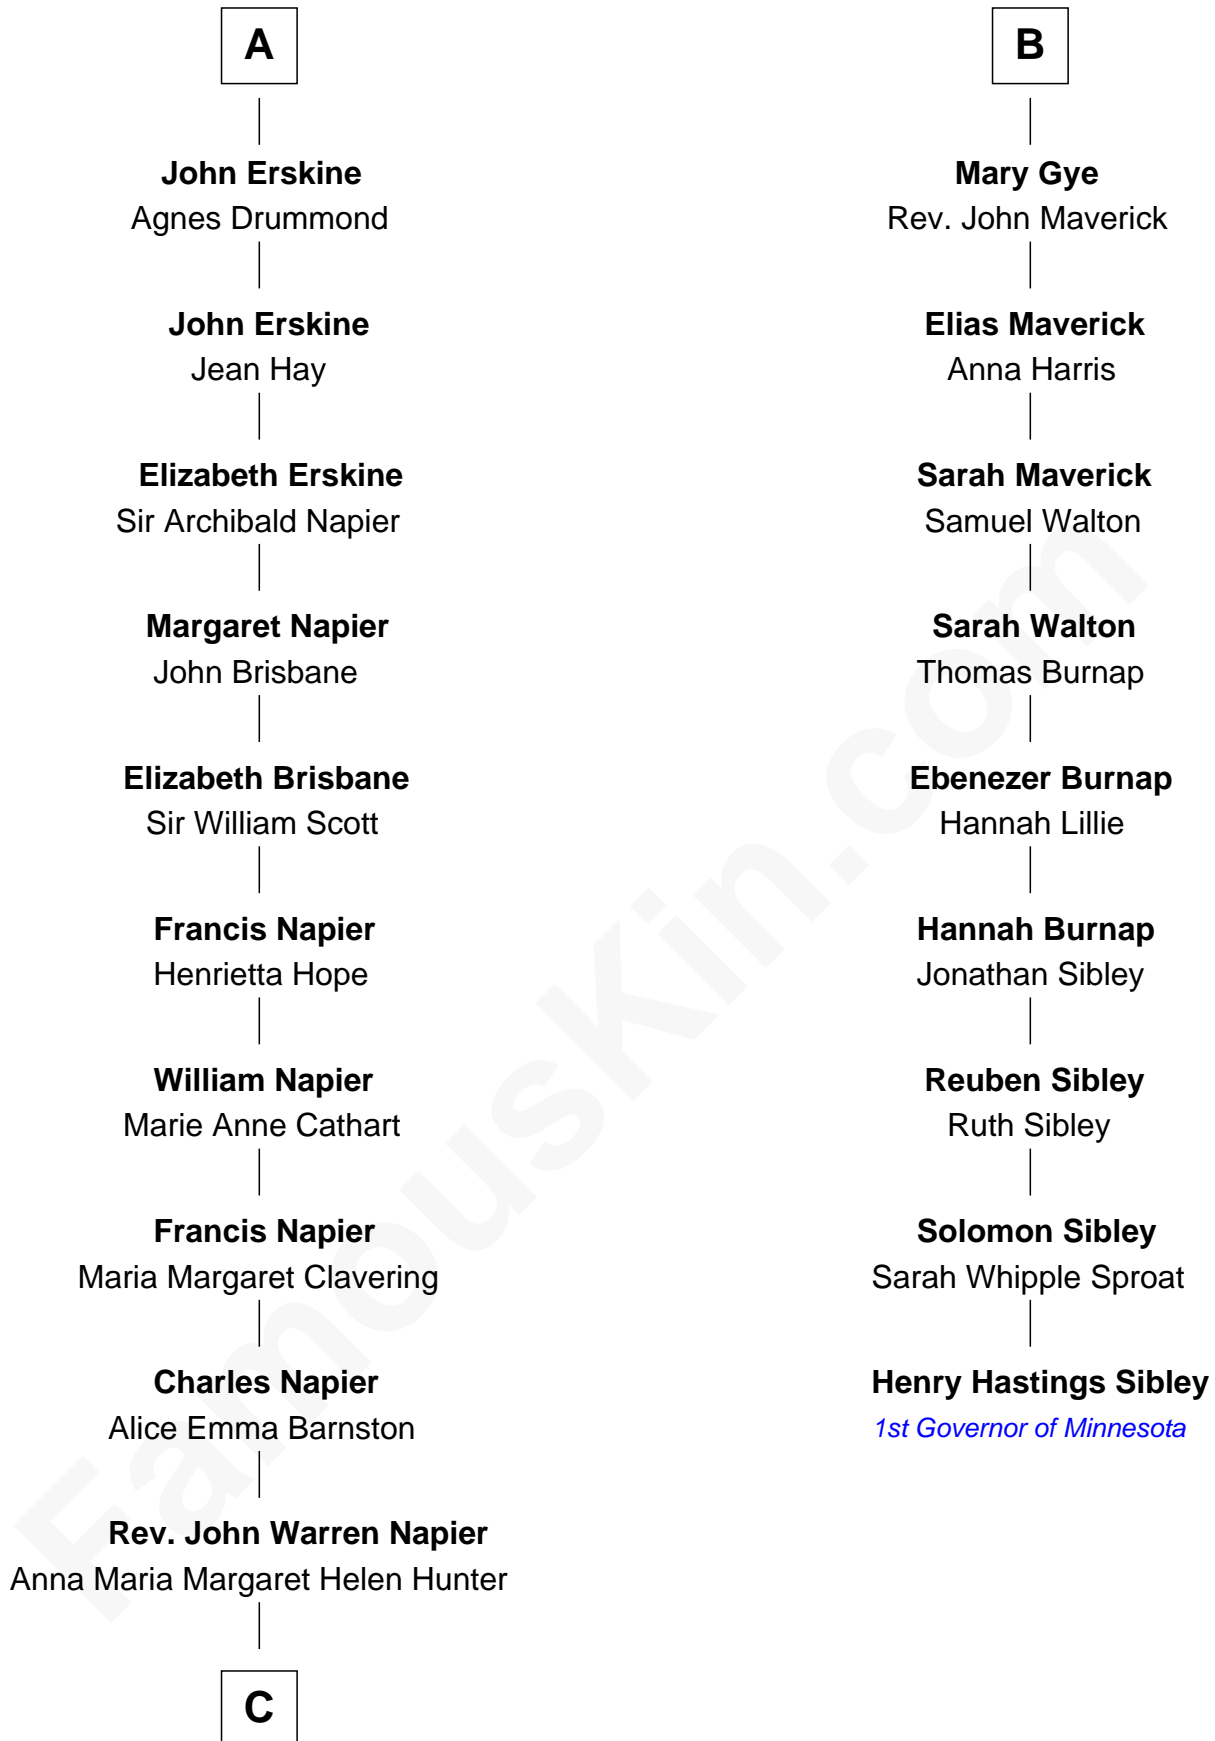

# FamousKin.com Relationship Chart of

**Alan Napier**

*TV and Movie Actor*

15th cousin 3 times removed of

**Henry Hastings Sibley**

*1st Governor of Minnesota*

C

—  
**Claude Gerald Napier-Clavering**

Mary Millicent Kenrick

—  
**Alan Napier**

*TV and Movie Actor*

FamousKin.com