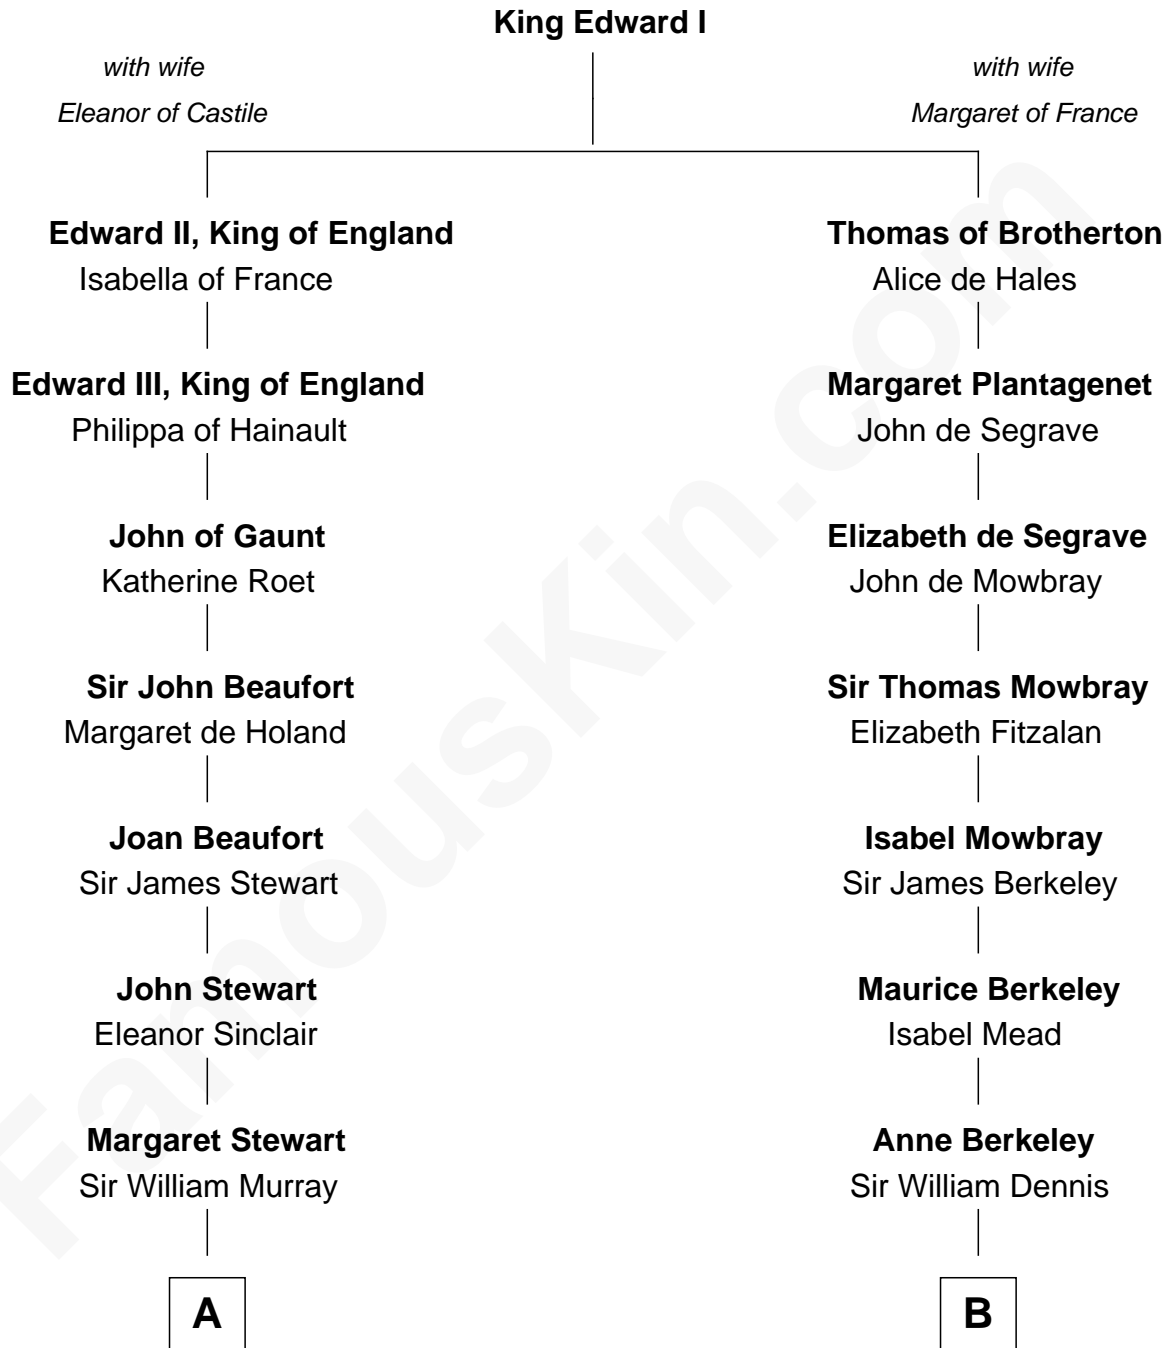

# FamousKin.com Relationship Chart of

**Alan Napier**

*TV and Movie Actor*

19th cousin 1 time removed of

**Mary Winthrop Gooding**

*Prolific Mayflower Descendant*

**C**

**Charles Napier**  
Alice Emma Barnston

**Benjamin Winthrop Gooding**  
Lydia Sprague Freeman

**Mary Winthrop Gooding**  
*Prolific Mayflower Descendant*

FamousKin.com