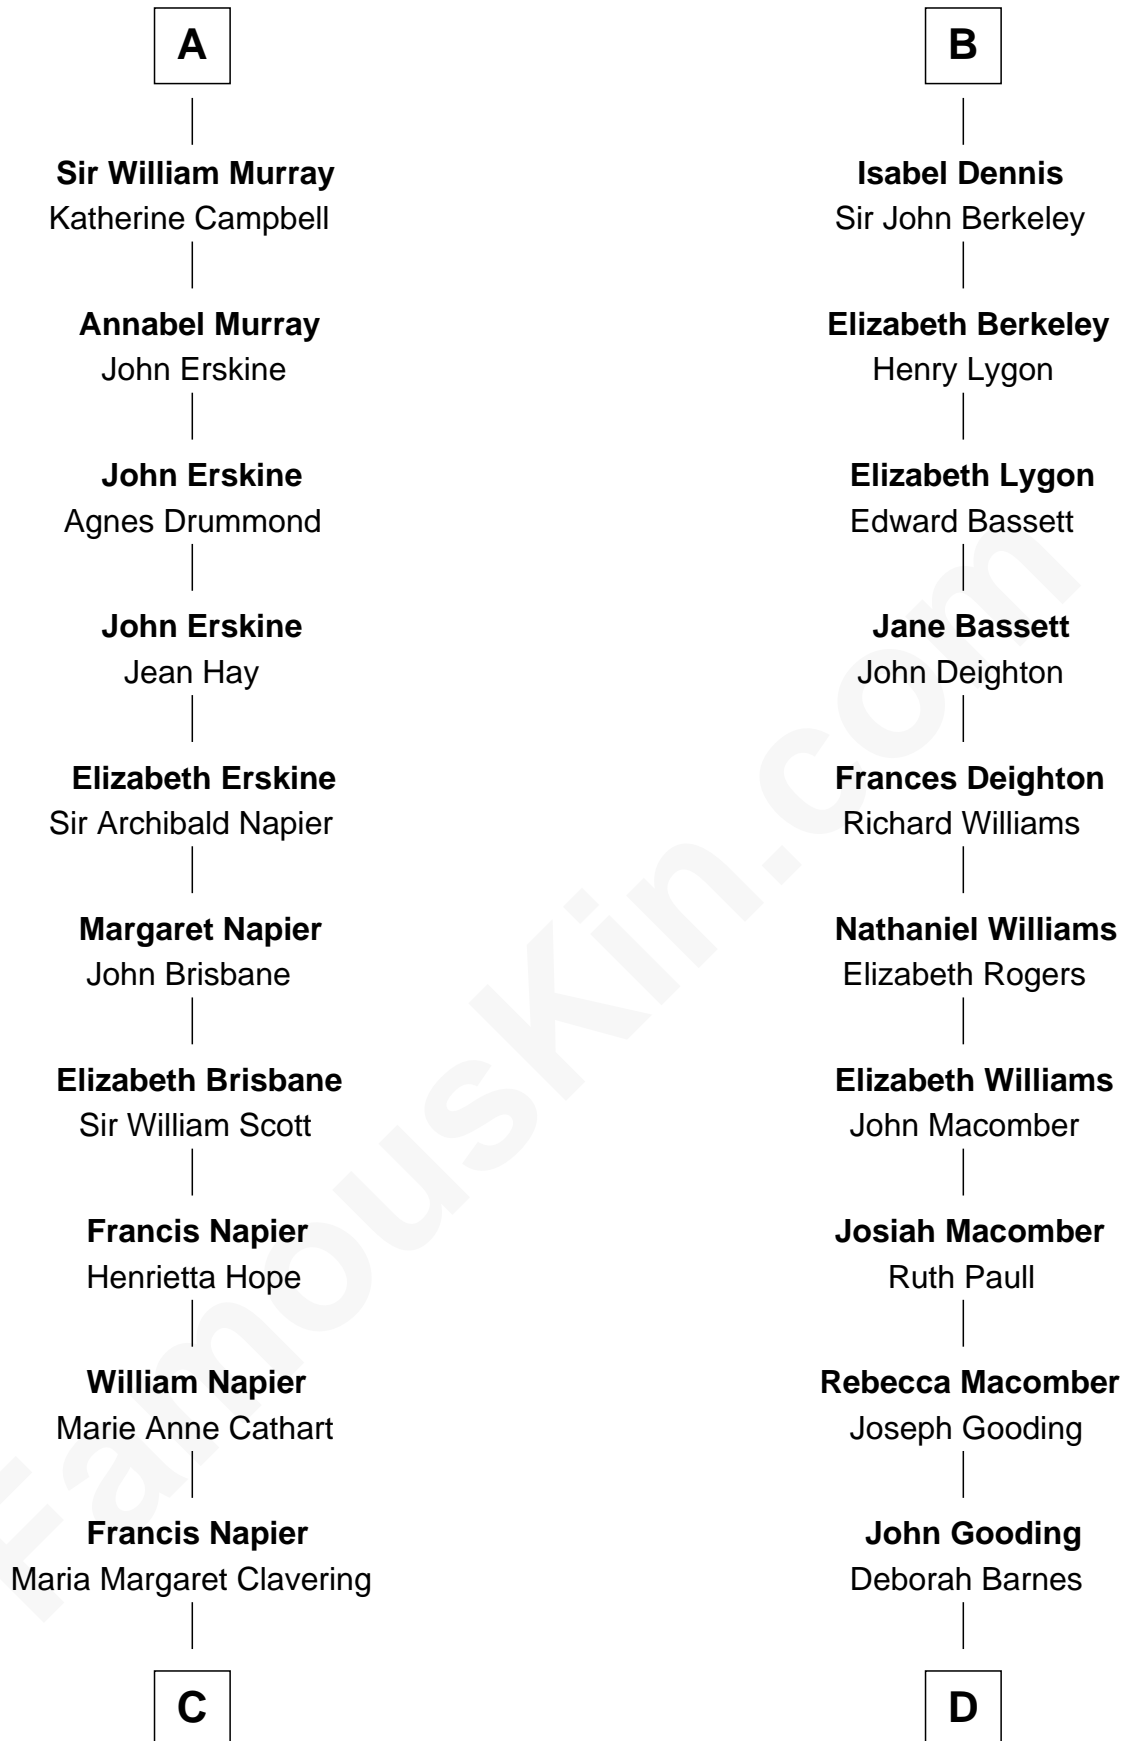

# FamousKin.com Relationship Chart of

**Alan Napier**

*TV and Movie Actor*

19th cousin 1 time removed of

**Mary Winthrop Gooding**

*Prolific Mayflower Descendant*

**C**

**Charles Napier**  
Alice Emma Barnston

**Benjamin Winthrop Gooding**  
Lydia Sprague Freeman

**Mary Winthrop Gooding**  
*Prolific Mayflower Descendant*

FamousKin.com