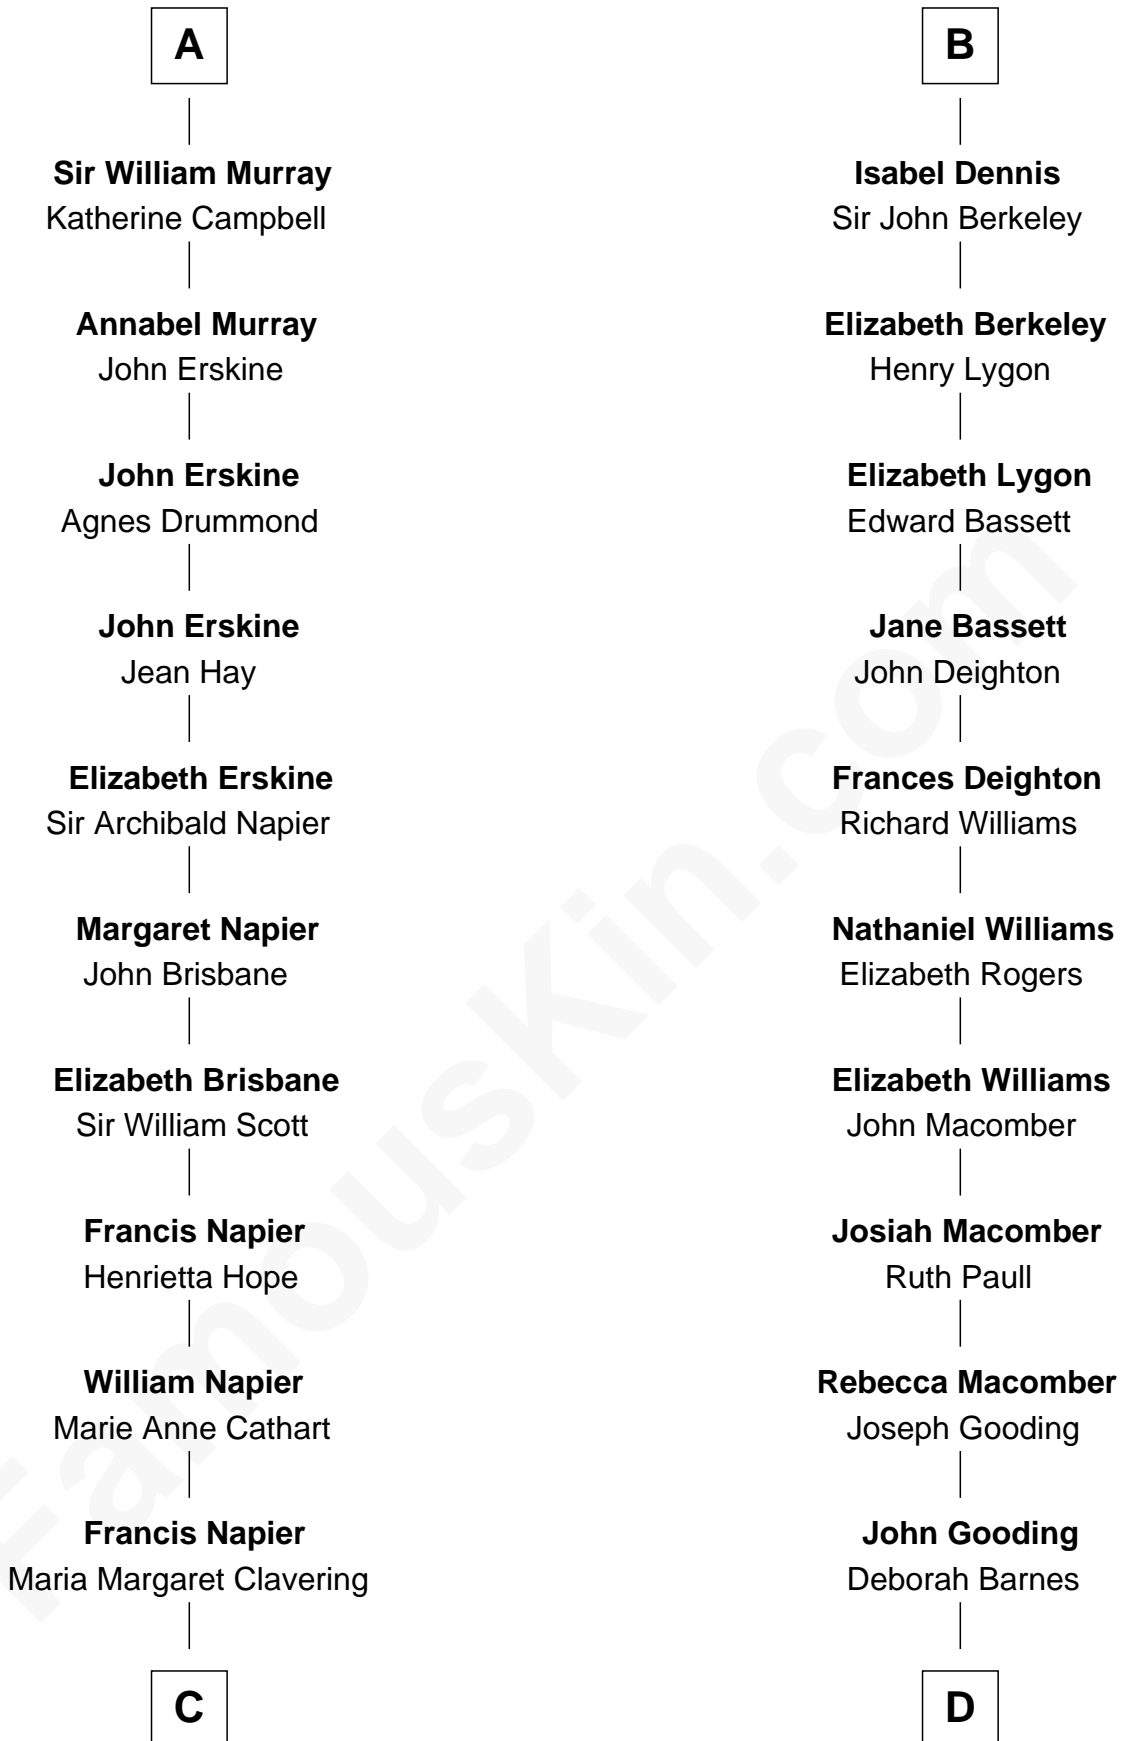

# FamousKin.com Relationship Chart of

**Alan Napier**

*TV and Movie Actor*

19th cousin 1 time removed of

**Mary Winthrop Gooding**

*Prolific Mayflower Descendant*

**C**

**Charles Napier**  
Alice Emma Barnston

**Benjamin Winthrop Gooding**  
Lydia Sprague Freeman

**Mary Winthrop Gooding**  
*Prolific Mayflower Descendant*

FamousKin.com