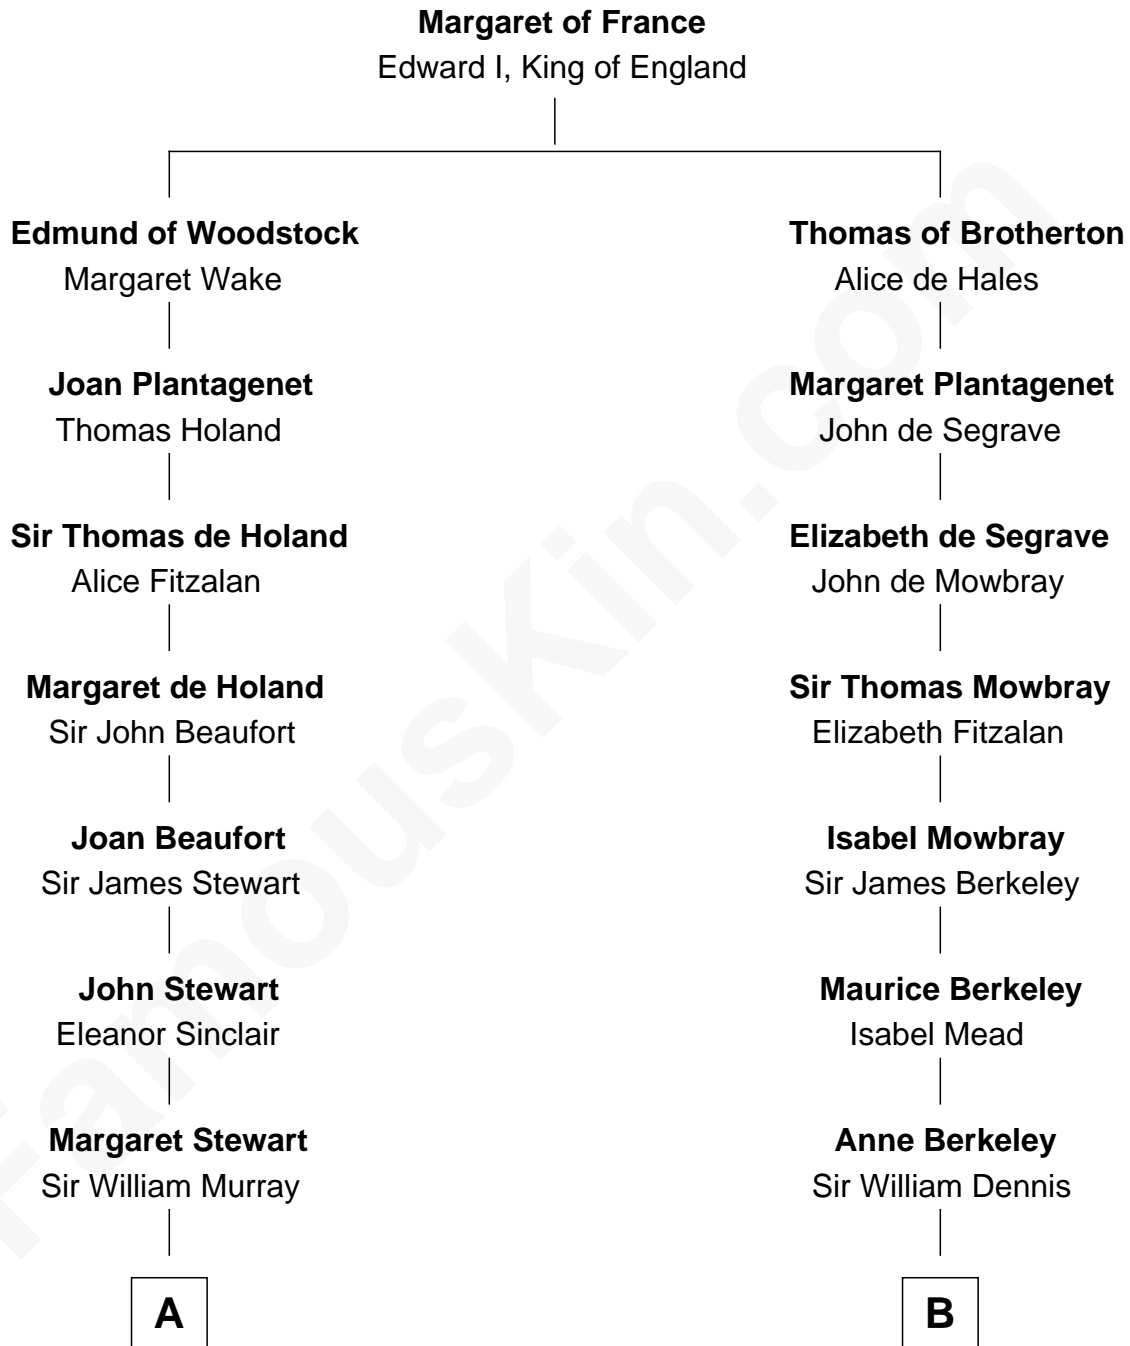

# FamousKin.com Relationship Chart of

**Alan Napier**

*TV and Movie Actor*

19th cousin 1 time removed of

**Mary Winthrop Gooding**

*Prolific Mayflower Descendant*

**C**

**Charles Napier**  
Alice Emma Barnston

**Rev. John Warren Napier**  
Anna Maria Margaret Helen Hunter

**Claude Gerald Napier-Clavering**  
Mary Millicent Kenrick

**Alan Napier**  
*TV and Movie Actor*

**D**

**Benjamin Barnes Gooding**  
Harriet Goodwin

**Benjamin Winthrop Gooding**  
Lydia Sprague Freeman

**Mary Winthrop Gooding**  
*Prolific Mayflower Descendant*

FamousKin.com