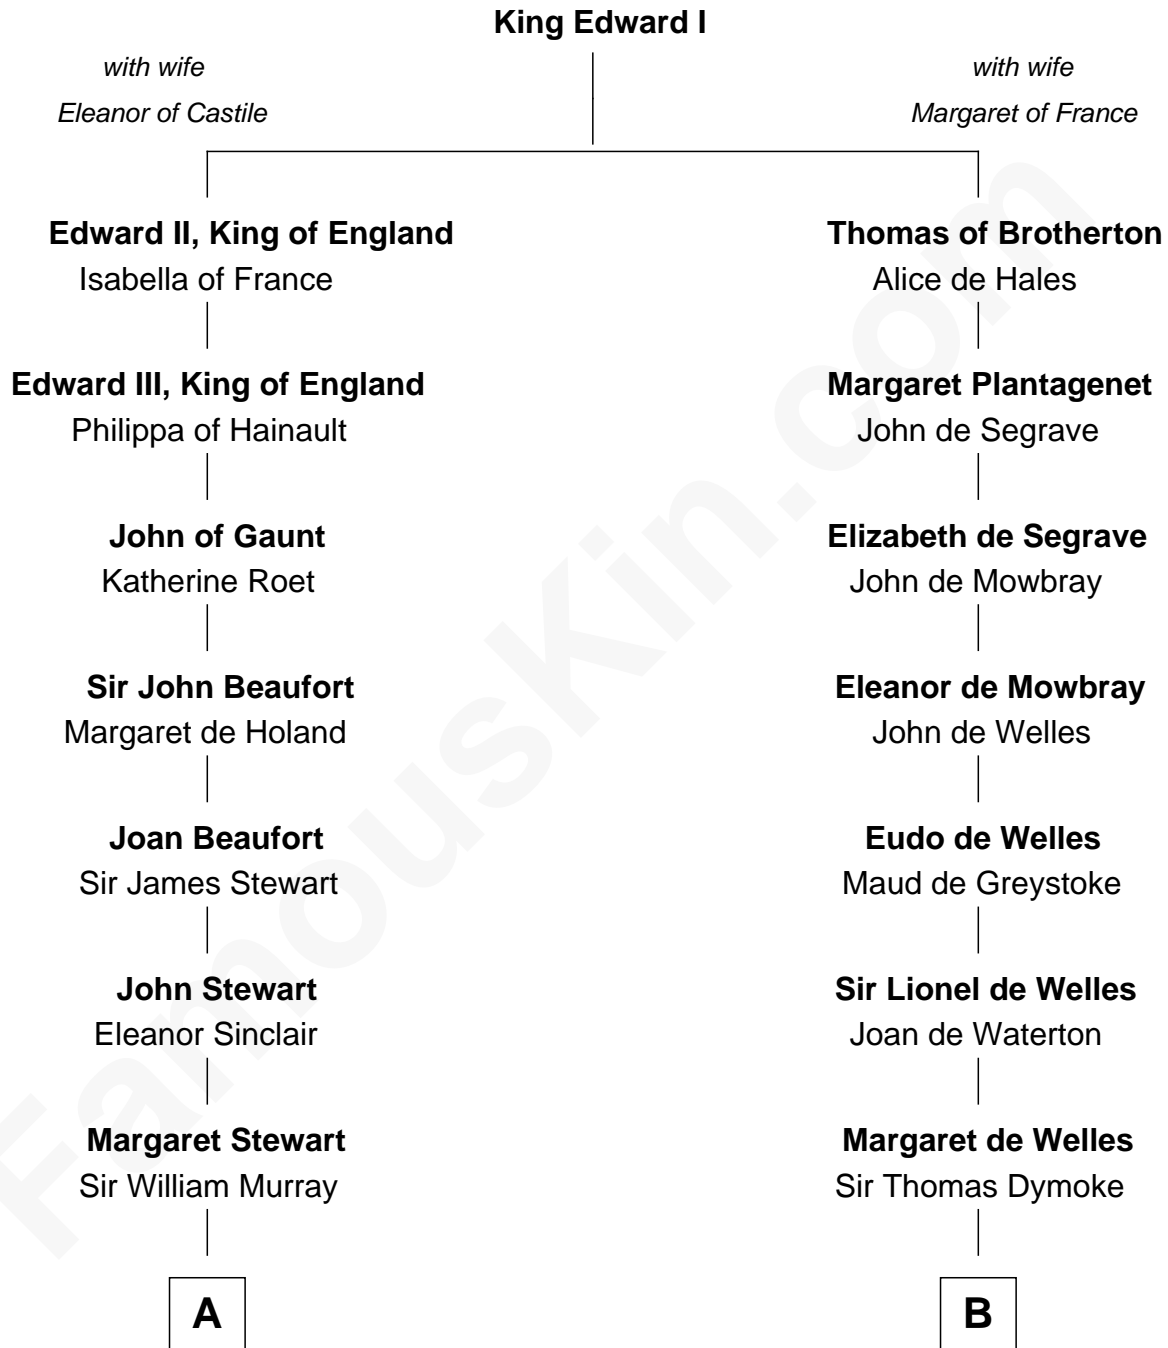

FamousKin.com Relationship Chart of

Alan Napier

TV and Movie Actor

20th cousin of

John Fremont Hill

45th Governor of Maine

C

Charles Napier
Alice Emma Barnston

Miriam Leighton
William Hill

John Fremont Hill
45th Governor of Maine

FamousKin.com