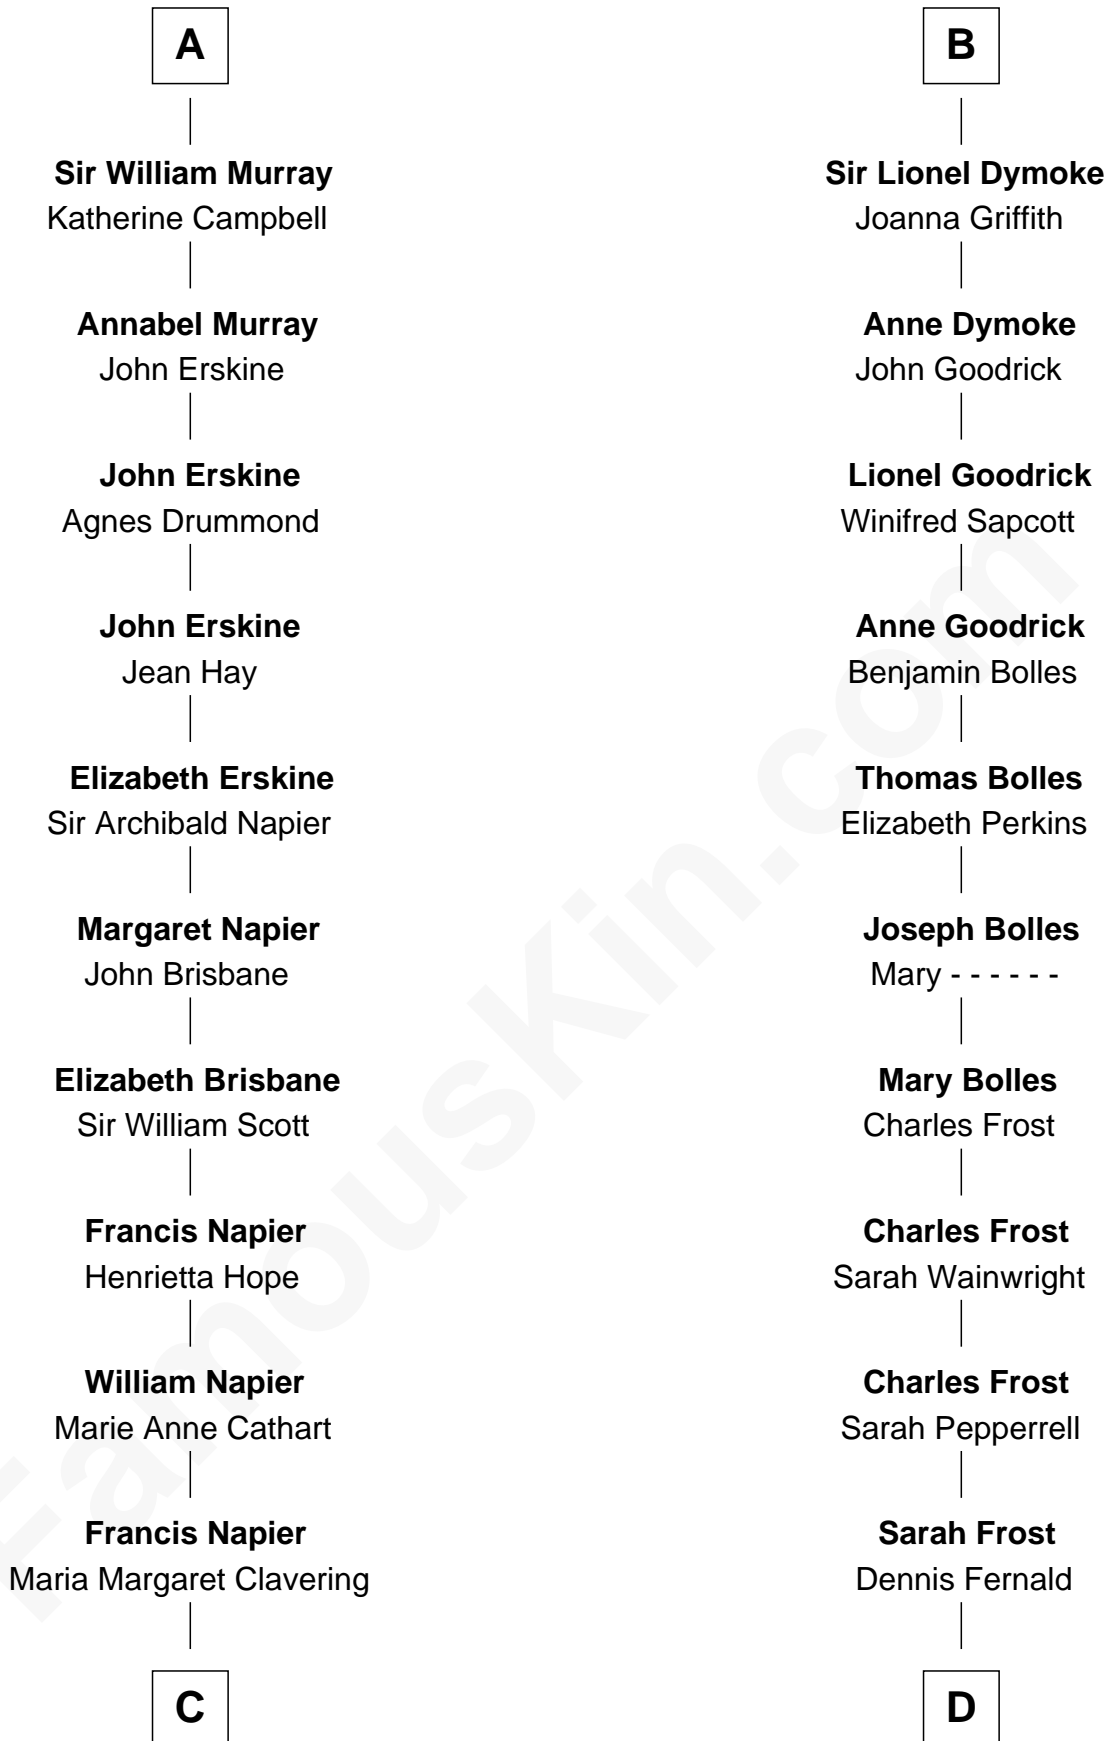

FamousKin.com Relationship Chart of

Alan Napier

TV and Movie Actor

20th cousin of

John Fremont Hill

45th Governor of Maine

C

Charles Napier
Alice Emma Barnston

Miriam Leighton
William Hill

John Fremont Hill
45th Governor of Maine

FamousKin.com