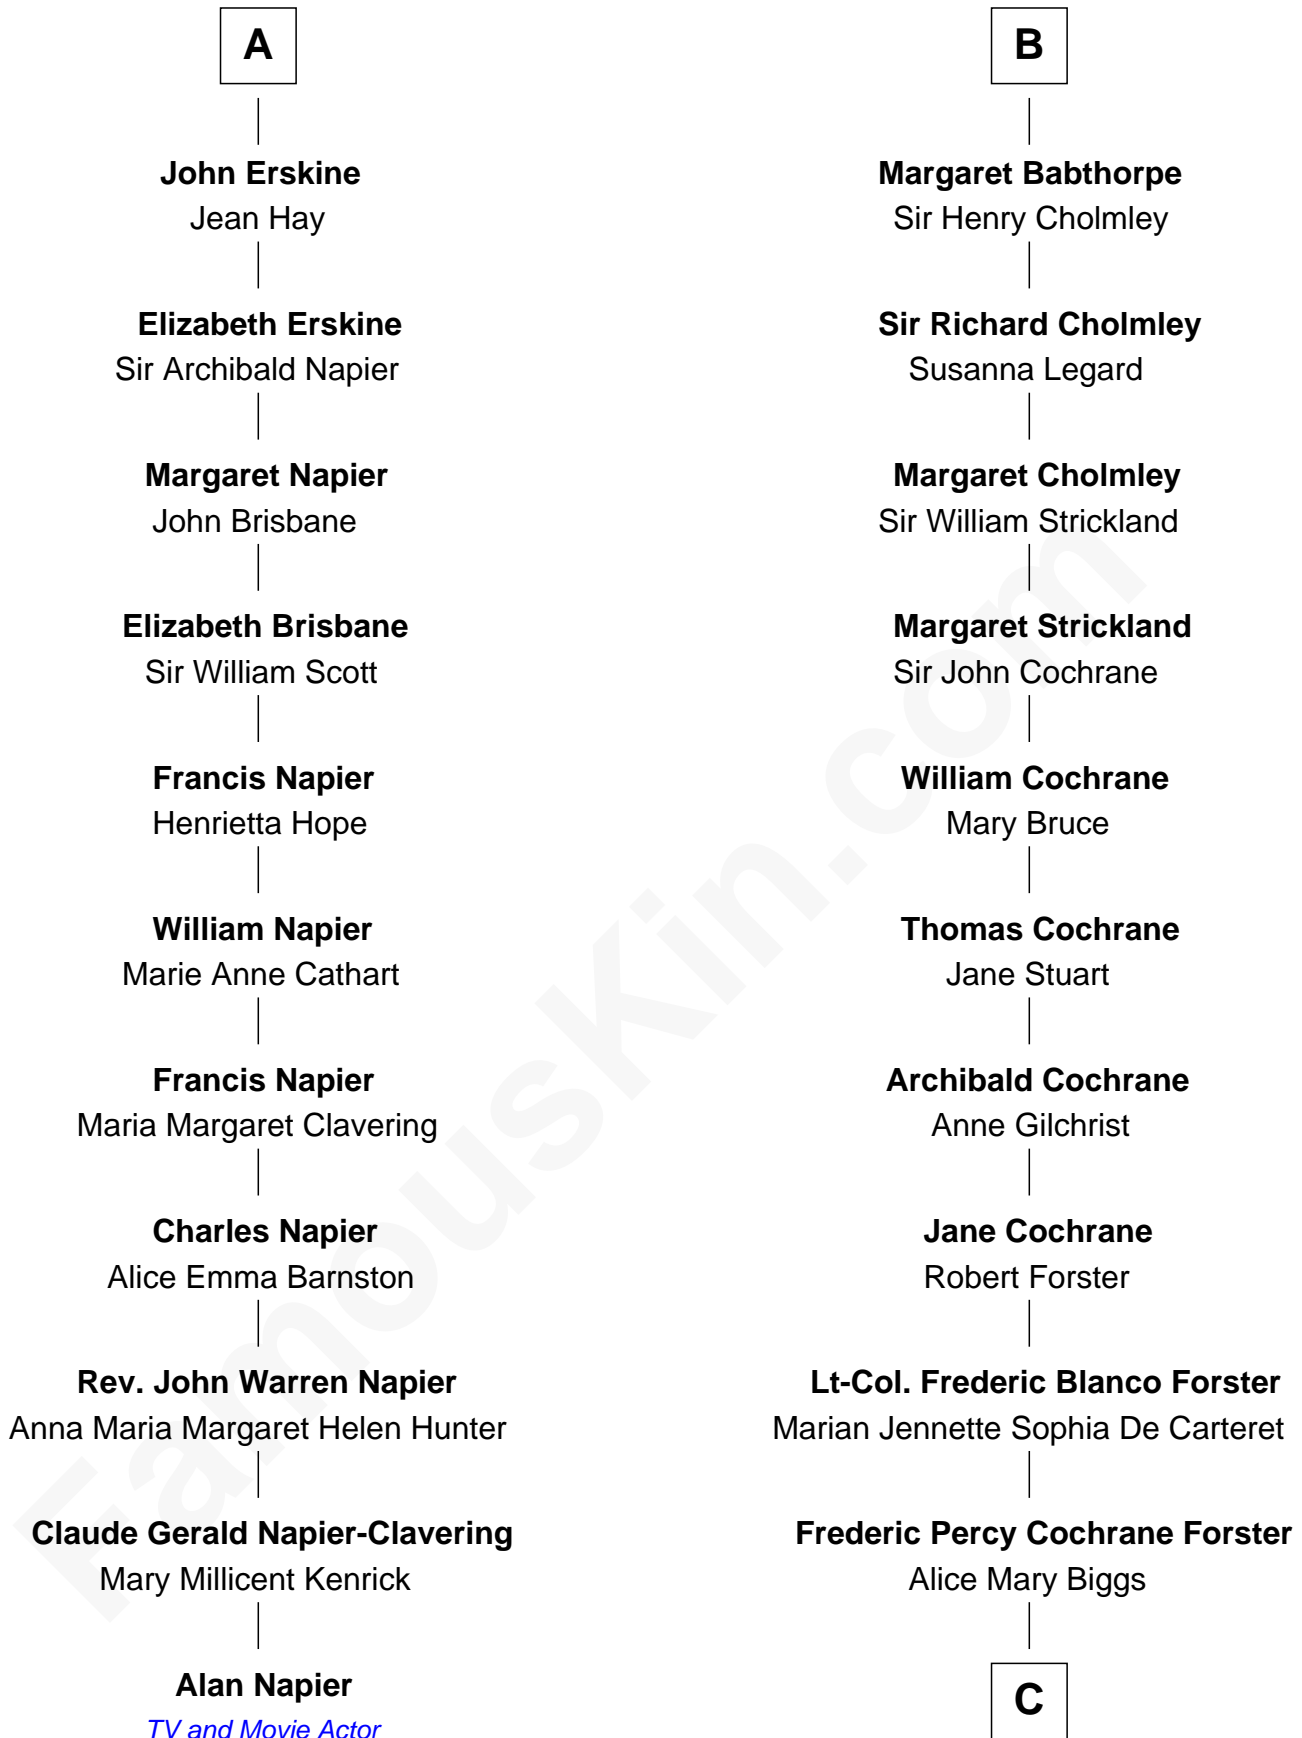

# FamousKin.com Relationship Chart of

**Alan Napier**

*TV and Movie Actor*

17th cousin 1 time removed of

**Brian Forster**

*TV Actor*

**Sir Thomas de Holand**

Alice Fitzalan