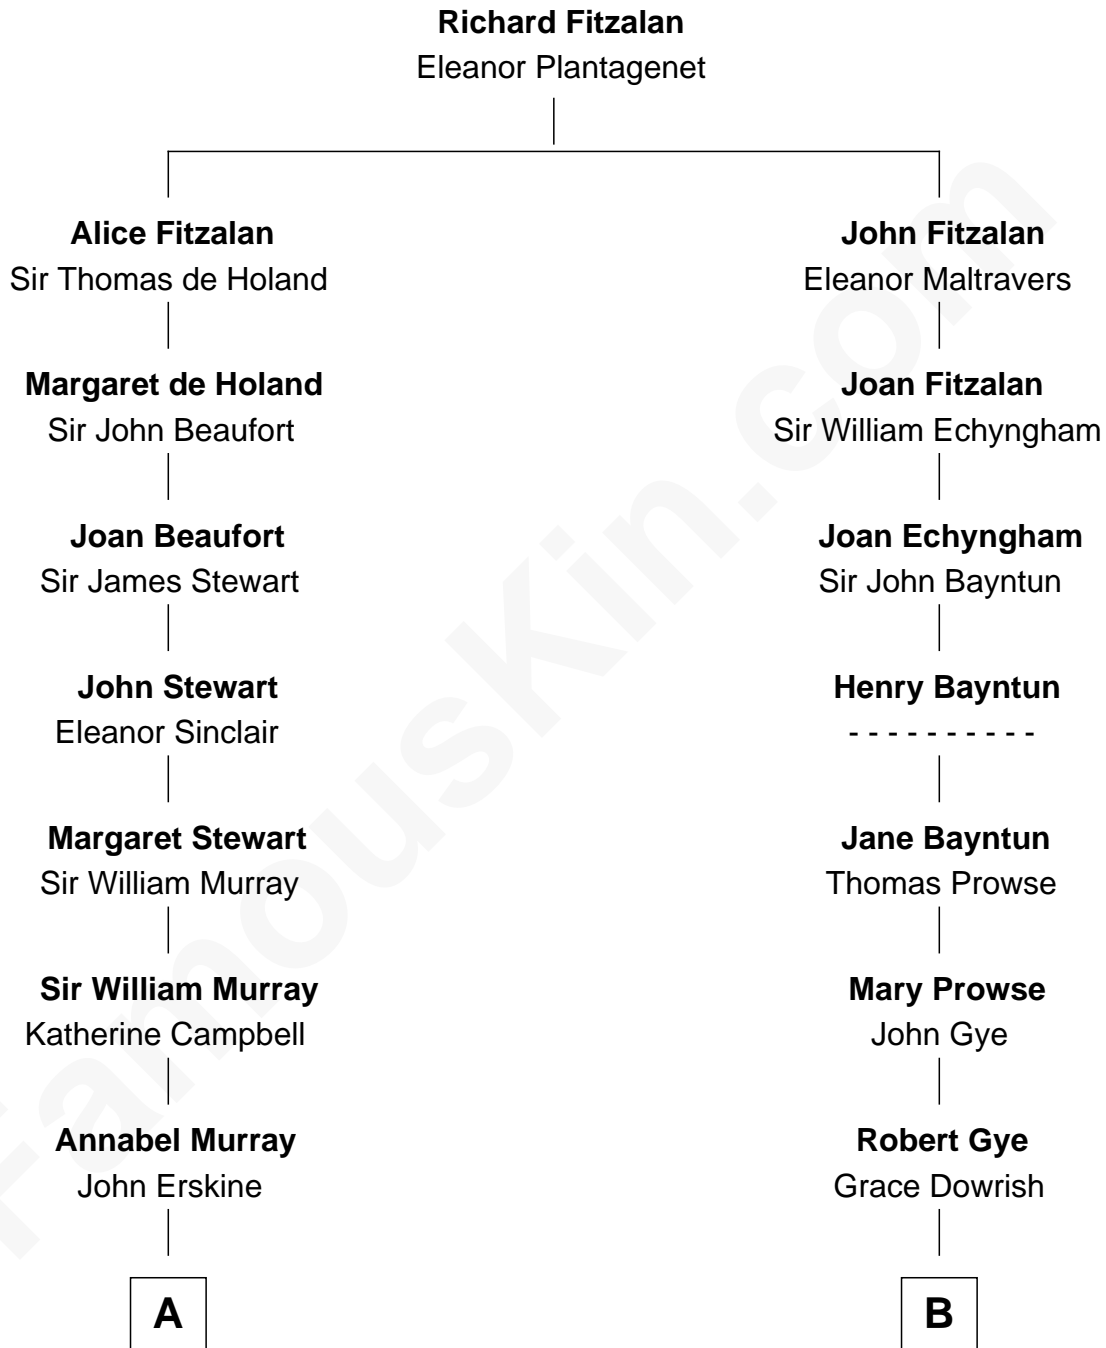

# FamousKin.com Relationship Chart of

**Alan Napier**

*TV and Movie Actor*

14th cousin 4 times removed of

**Samuel Cony**

*31st Governor of Maine*

**C**

—  
**Claude Gerald Napier-Clavering**

Mary Millicent Kenrick

—  
**Alan Napier**

*TV and Movie Actor*

FamousKin.com