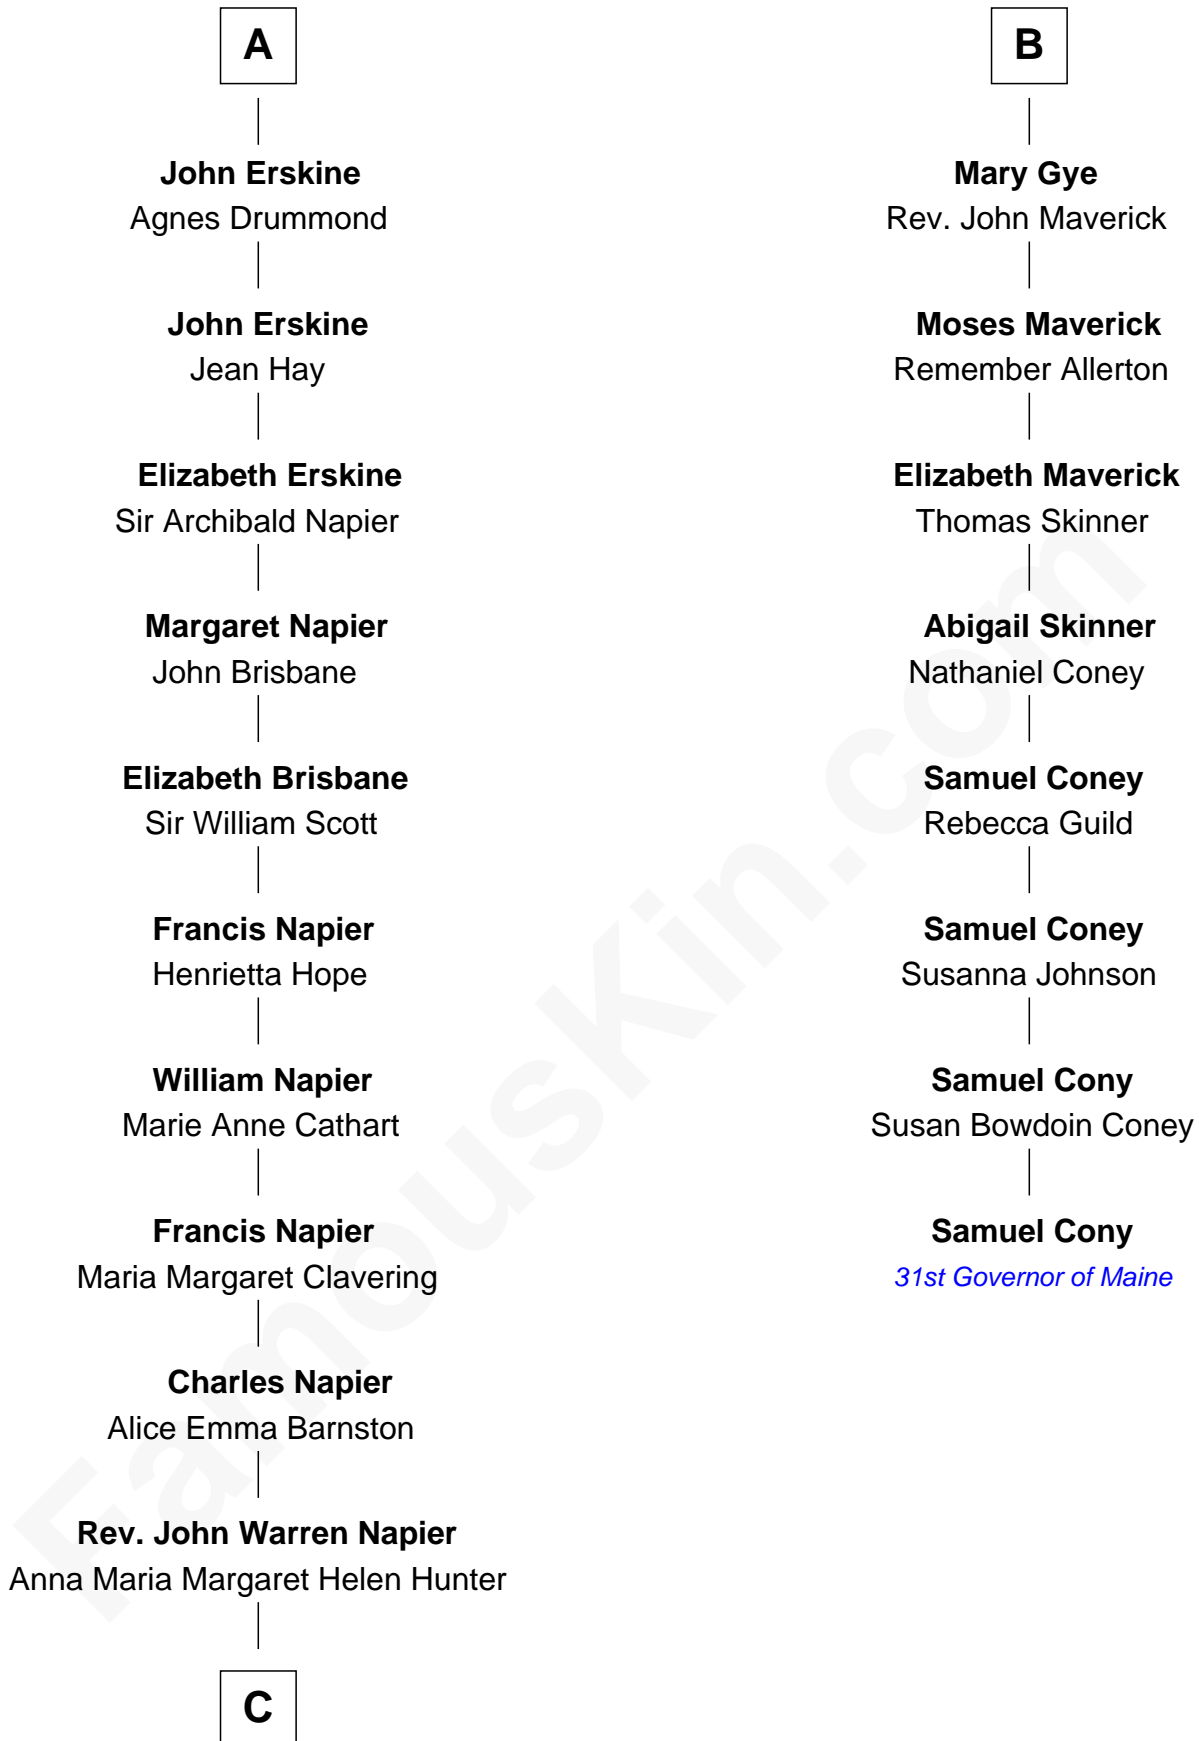

# FamousKin.com Relationship Chart of

**Alan Napier**

*TV and Movie Actor*

14th cousin 4 times removed of

**Samuel Cony**

*31st Governor of Maine*

**C**

—  
**Claude Gerald Napier-Clavering**

Mary Millicent Kenrick

—  
**Alan Napier**

*TV and Movie Actor*

FamousKin.com