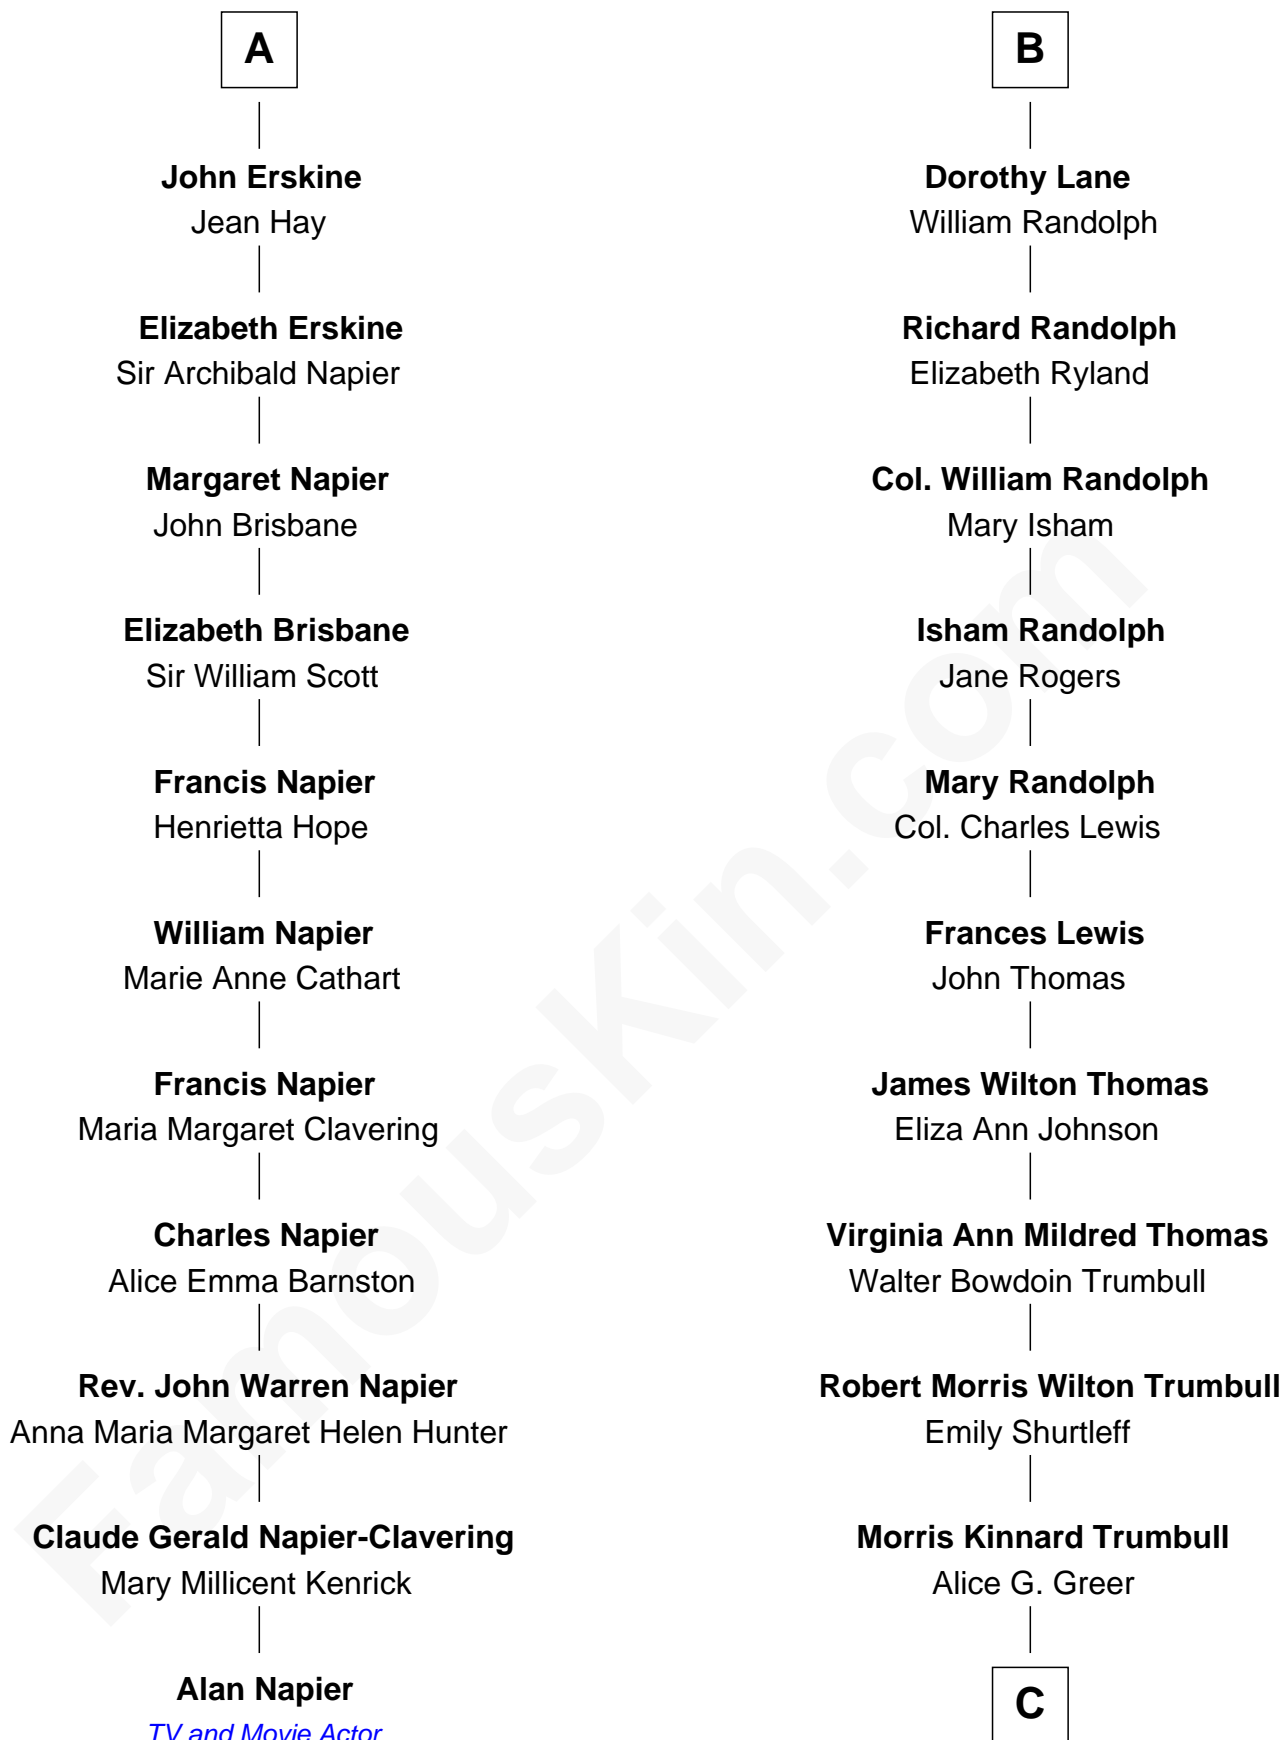

FamousKin.com Relationship Chart of

Alan Napier

TV and Movie Actor

17th cousin 1 time removed of

Douglas Trumbull

Film Special Effects Pioneer

John of Gaunt

Katherine Roet

Sir John Beaufort
Margaret de Holand

Joan Beaufort
Sir James Stewart

John Stewart
Eleanor Sinclair

Margaret Stewart
Sir William Murray

Sir William Murray
Katherine Campbell

Annabel Murray
John Erskine

John Erskine
Agnes Drummond

A

Joan Beaufort
Sir Ralph Neville

Sir Edward Neville
Katherine Howard

Catherine Neville
Robert Tanfield

William Tanfield
Elizabeth Stavelly

Frances Tanfield
Bridget Cave

Anne Tanfield
Clement Vincent

Elizabeth Vincent
Richard Lane

B

FamousKin.com