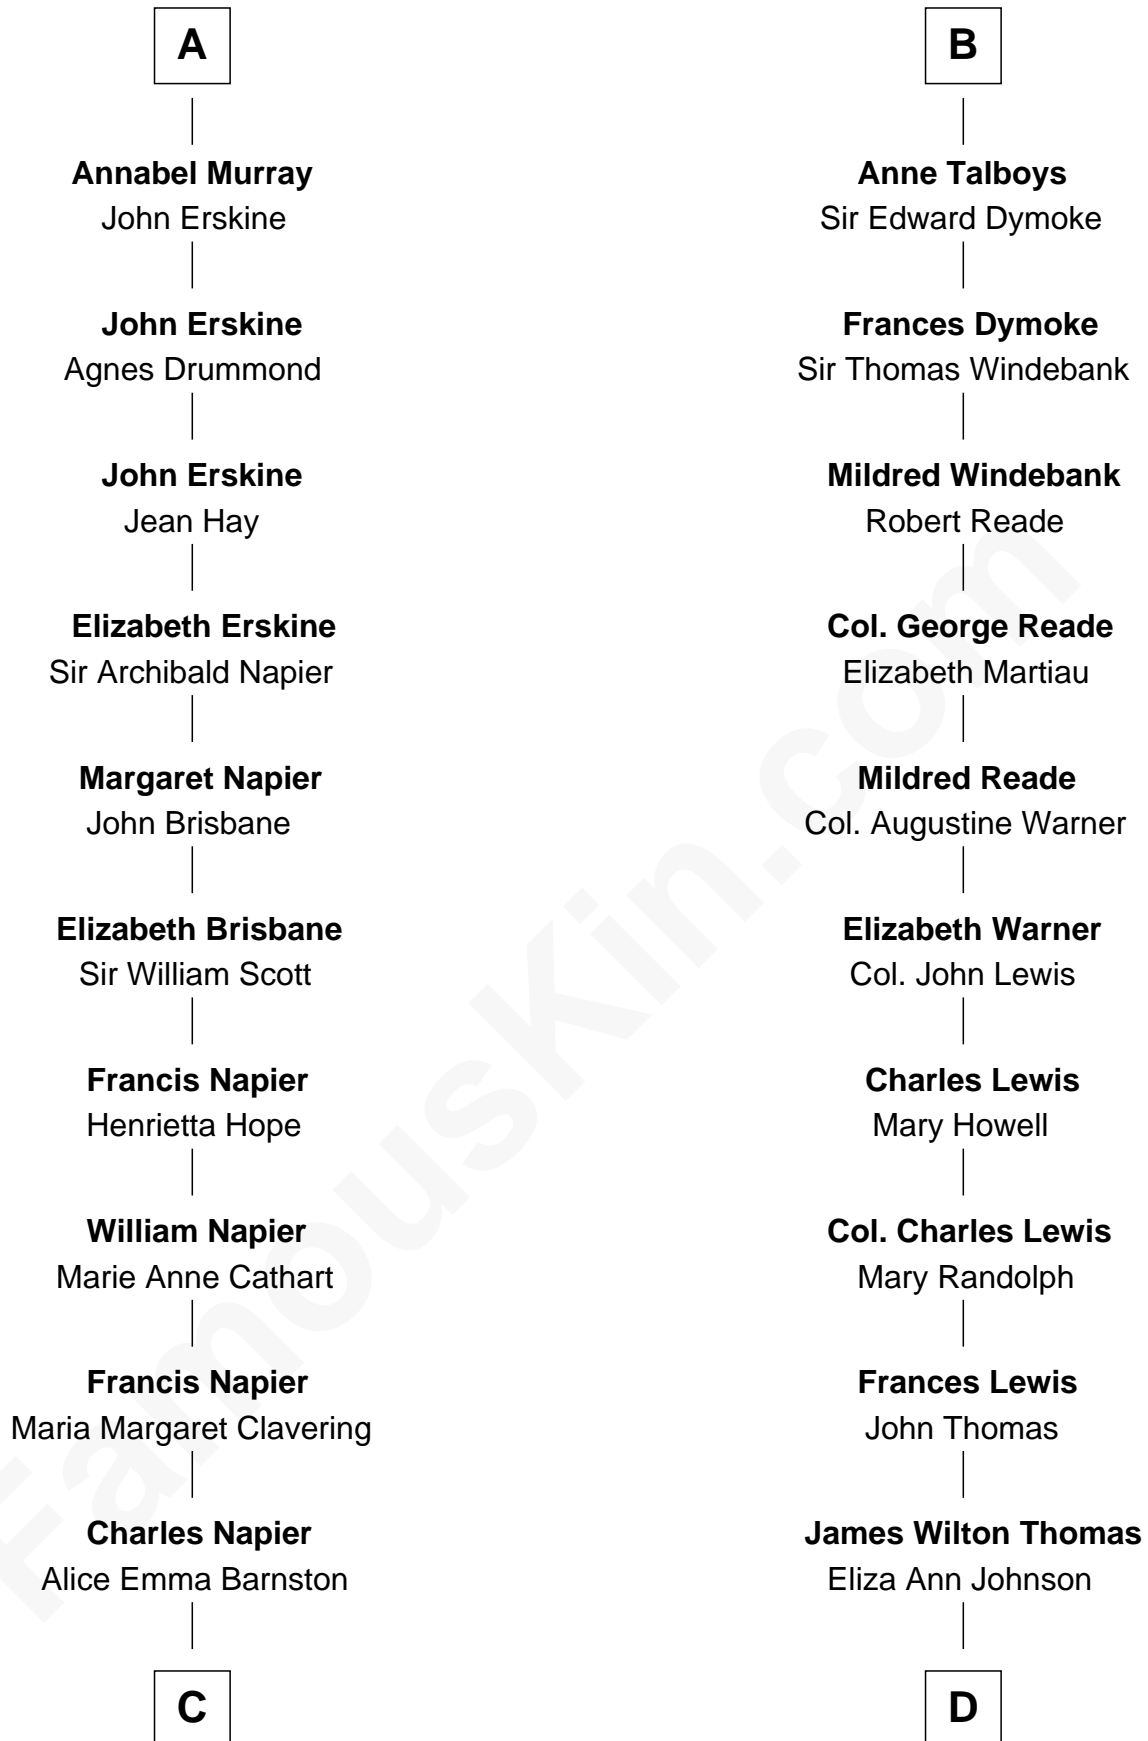

FamousKin.com Relationship Chart of

Alan Napier

TV and Movie Actor

19th cousin 2 times removed of

Douglas Trumbull

Film Special Effects Pioneer

Sir Robert de Holland

Maude la Zouche