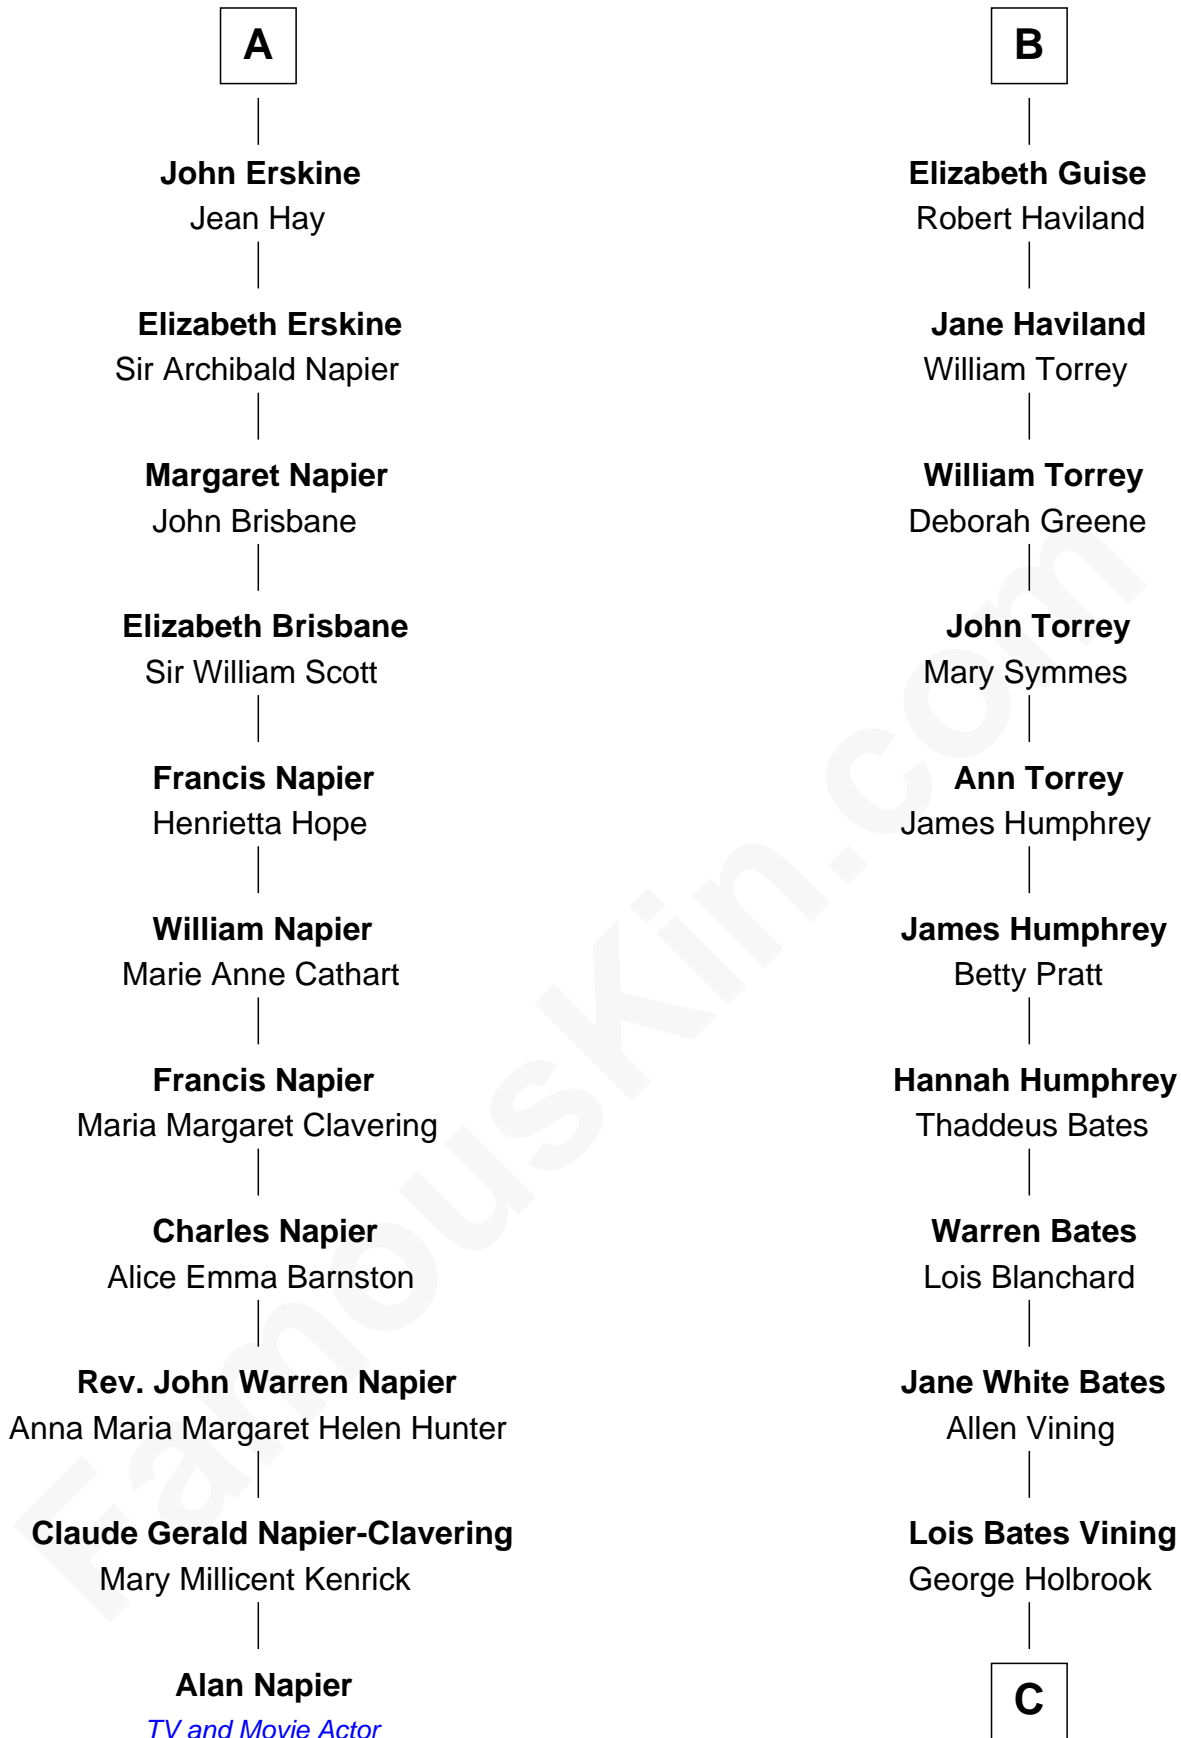

# FamousKin.com Relationship Chart of

**Alan Napier**

*TV and Movie Actor*

17th cousin 2 times removed of

**Hal Holbrook**

*TV and Movie Actor*

**John of Gaunt**

*with wife*  
*Katherine Roet*

**Sir Edmund Grey**  
Katherine Percy

**Margaret Stewart**  
Sir William Murray

**Anne Grey**  
Sir John Grey

**Sir William Murray**  
Katherine Campbell

**Tacy Grey**  
John Guise

**Annabel Murray**  
John Erskine

**William Guise**  
Mary Rotsey

**John Erskine**  
Agnes Drummond

**John Guise**  
Jane Pauncefoot

**A**

**B**

**C**

Allen Vining Holbrook  
Minnie Alberta Rowe

Harold Rowe Holbrook  
Aileen R. Davenport