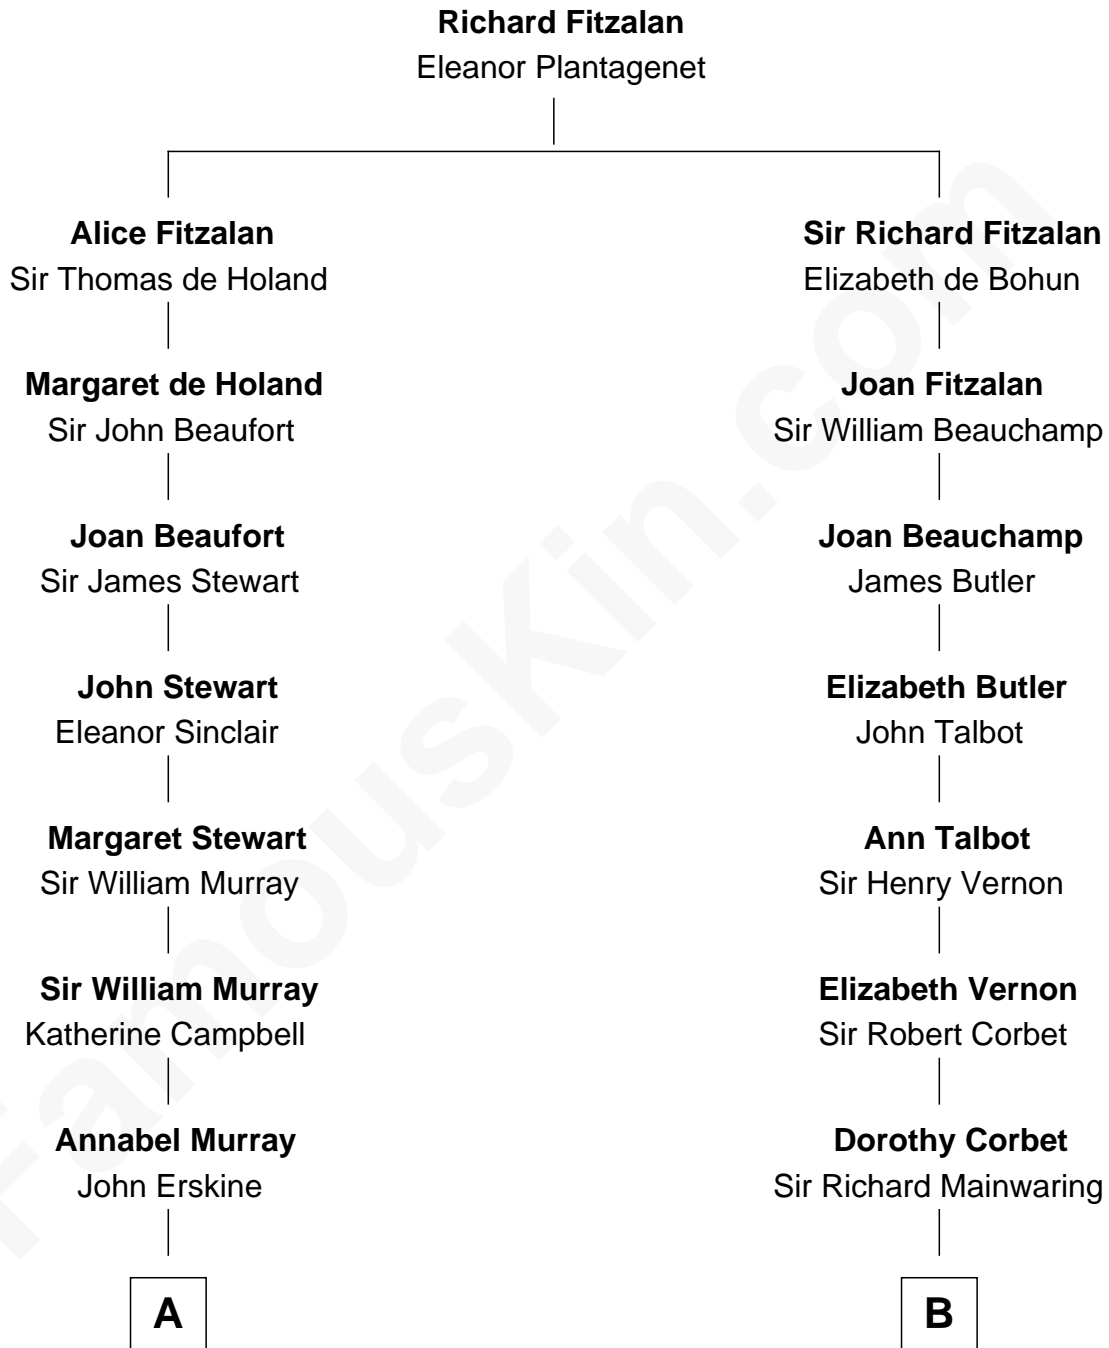

FamousKin.com Relationship Chart of

Alan Napier

TV and Movie Actor

18th cousin 3 times removed of

Amber Stevens West

TV and Movie Actress

C

Claude Gerald Napier-Clavering