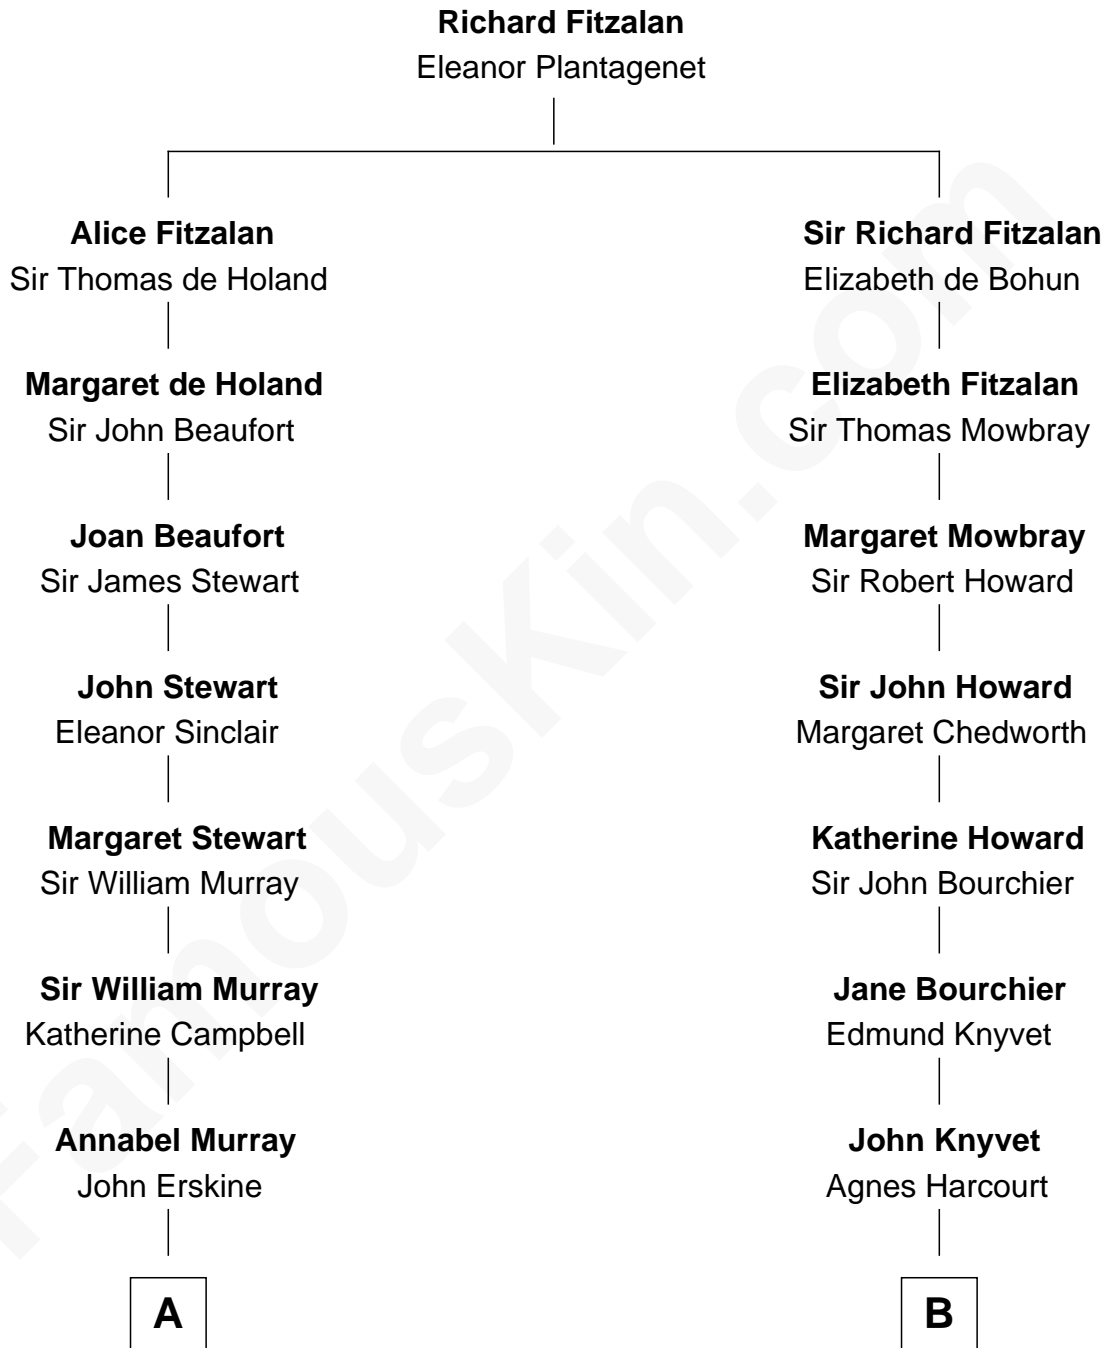

FamousKin.com Relationship Chart of

Alan Napier

TV and Movie Actor

18th cousin 2 times removed of

Angela Y. Davis

Civil Rights Activist and former Black Panther

C

Claude Gerald Napier-Clavering

Mary Millicent Kenrick

Alan Napier

TV and Movie Actor

D

Henrietta C. Campbell

Murphy Valentine Jones

Murphy Renchor Jones

Mollie Spencer