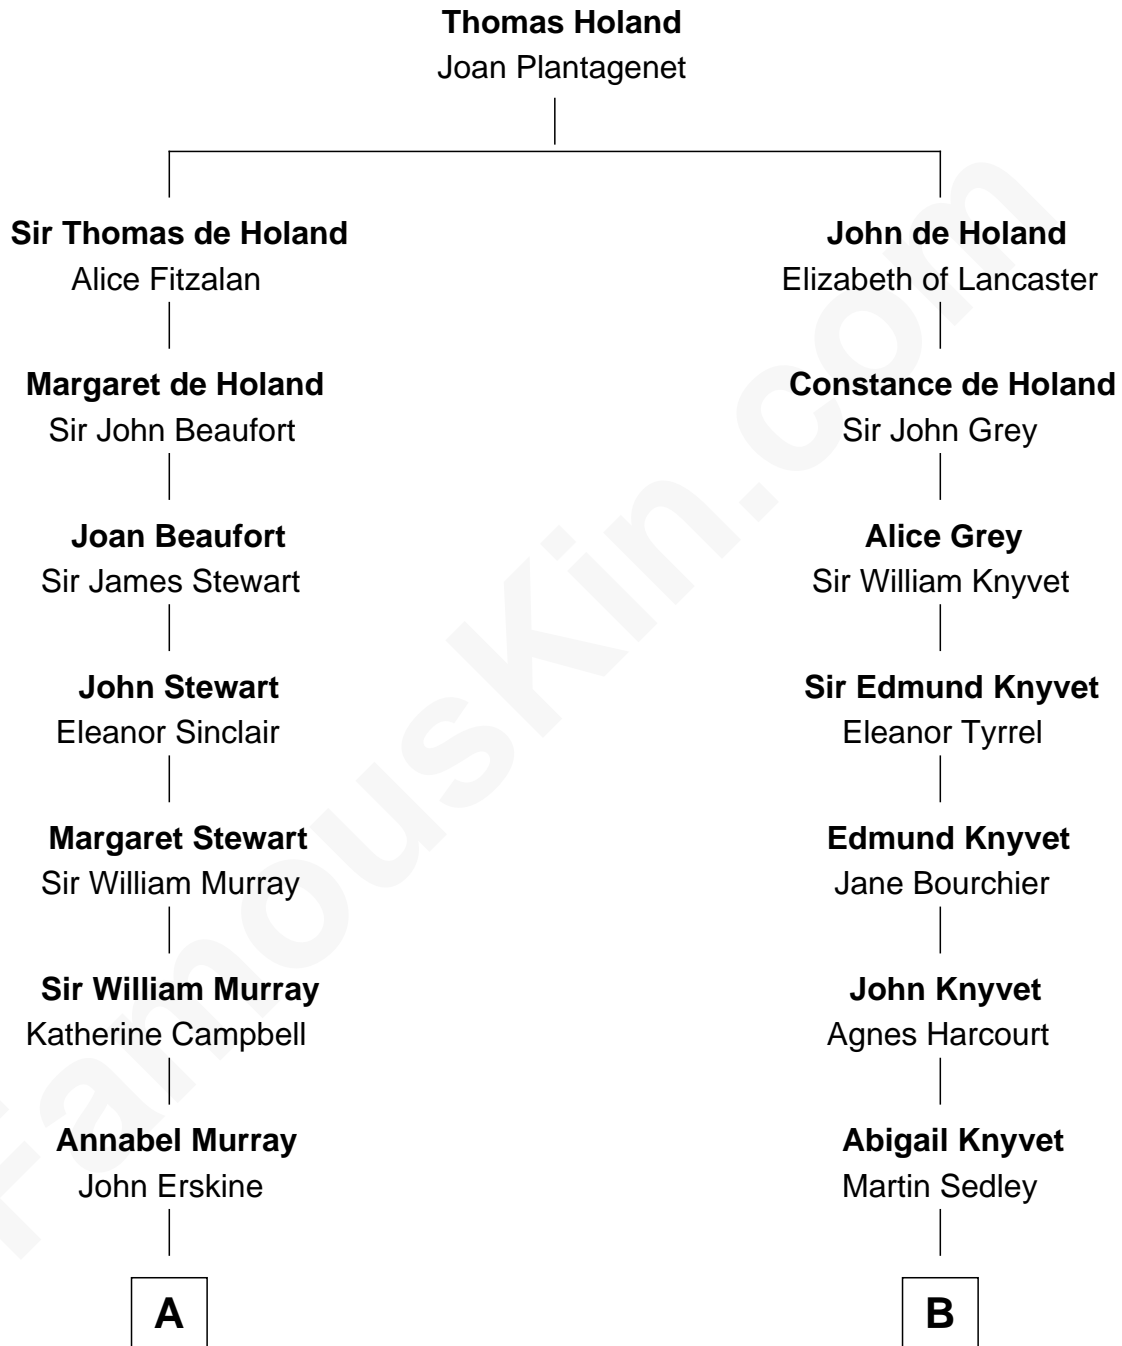

FamousKin.com Relationship Chart of

Alan Napier

TV and Movie Actor

18th cousin 1 time removed of

Angela Y. Davis

Civil Rights Activist and former Black Panther

C

Claude Gerald Napier-Clavering

Mary Millicent Kenrick

Alan Napier

TV and Movie Actor

D

Murphy Renchor Jones

Mollie Spencer

Benjamin Frank Davis

Sallye Margarite Bell