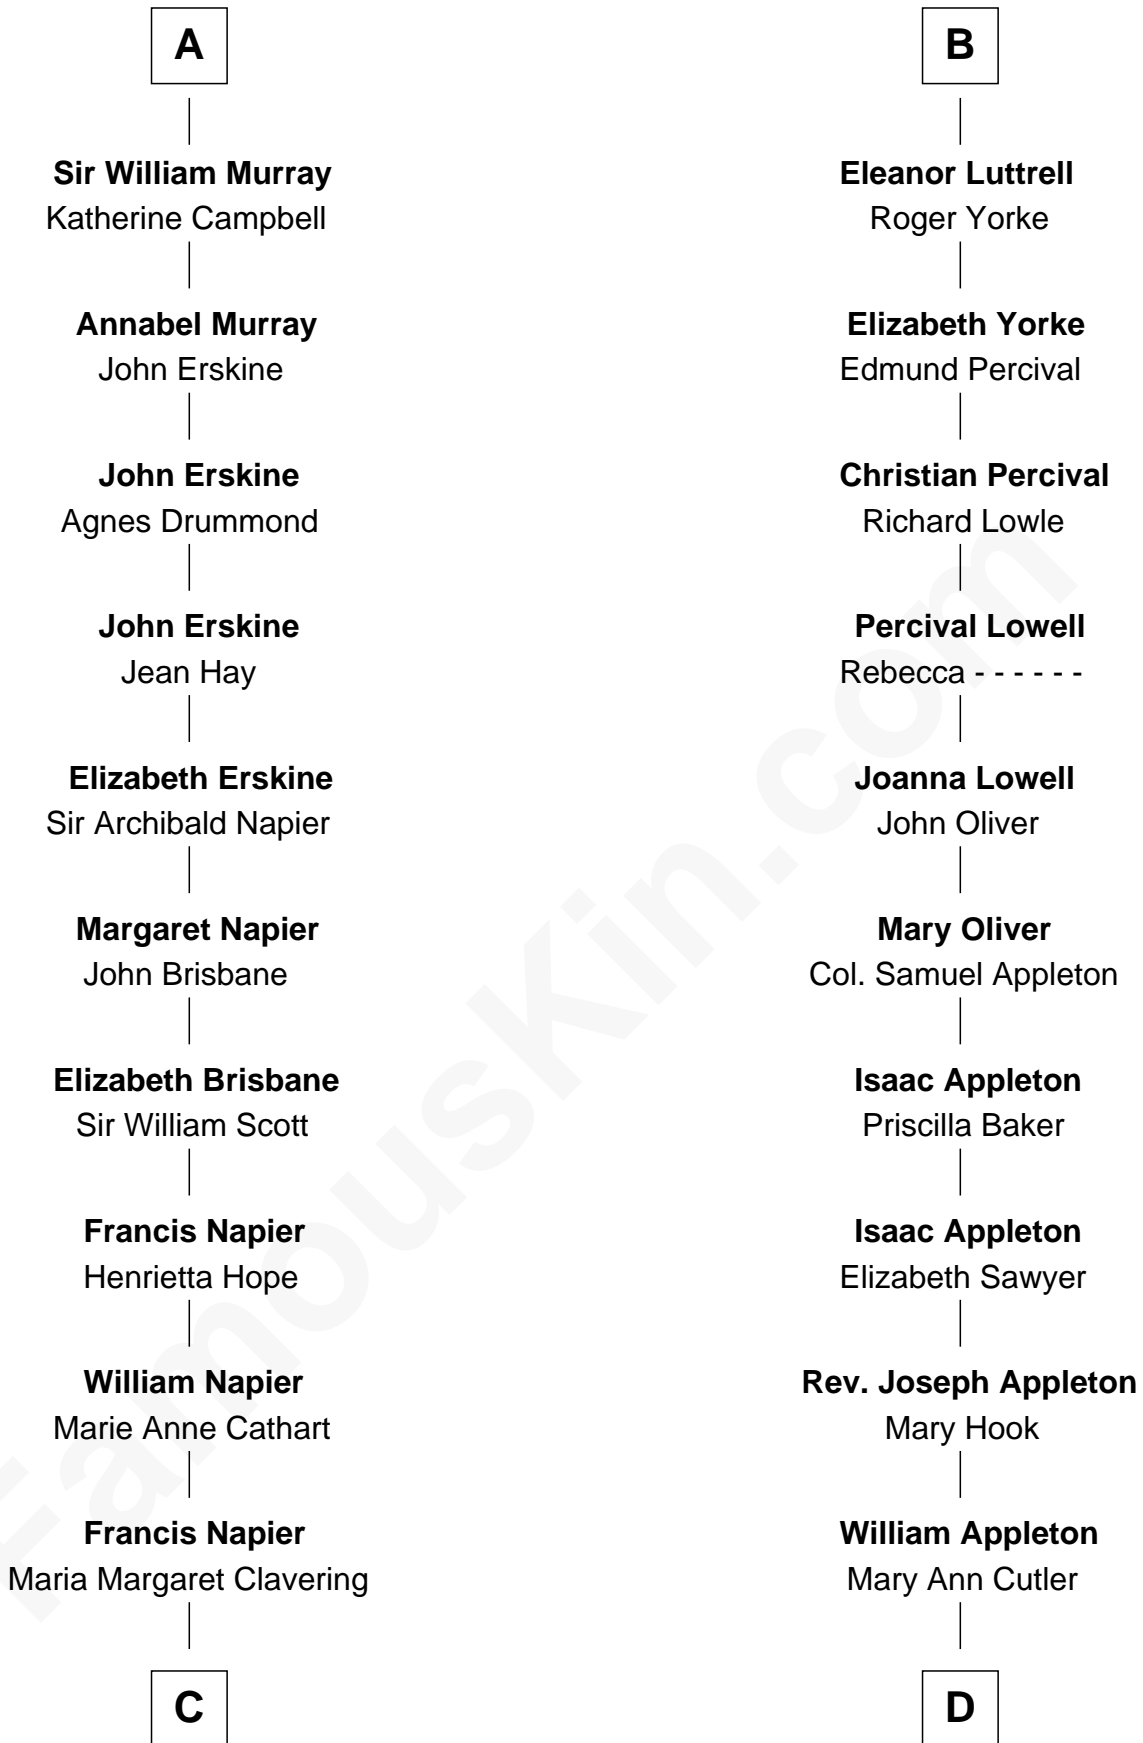

# FamousKin.com Relationship Chart of

**Alan Napier**

*TV and Movie Actor*

20th cousin 1 time removed of

**Jennifer Coolidge**

*TV and Movie Actress*

**C**

**Charles Napier**  
Alice Emma Barnston