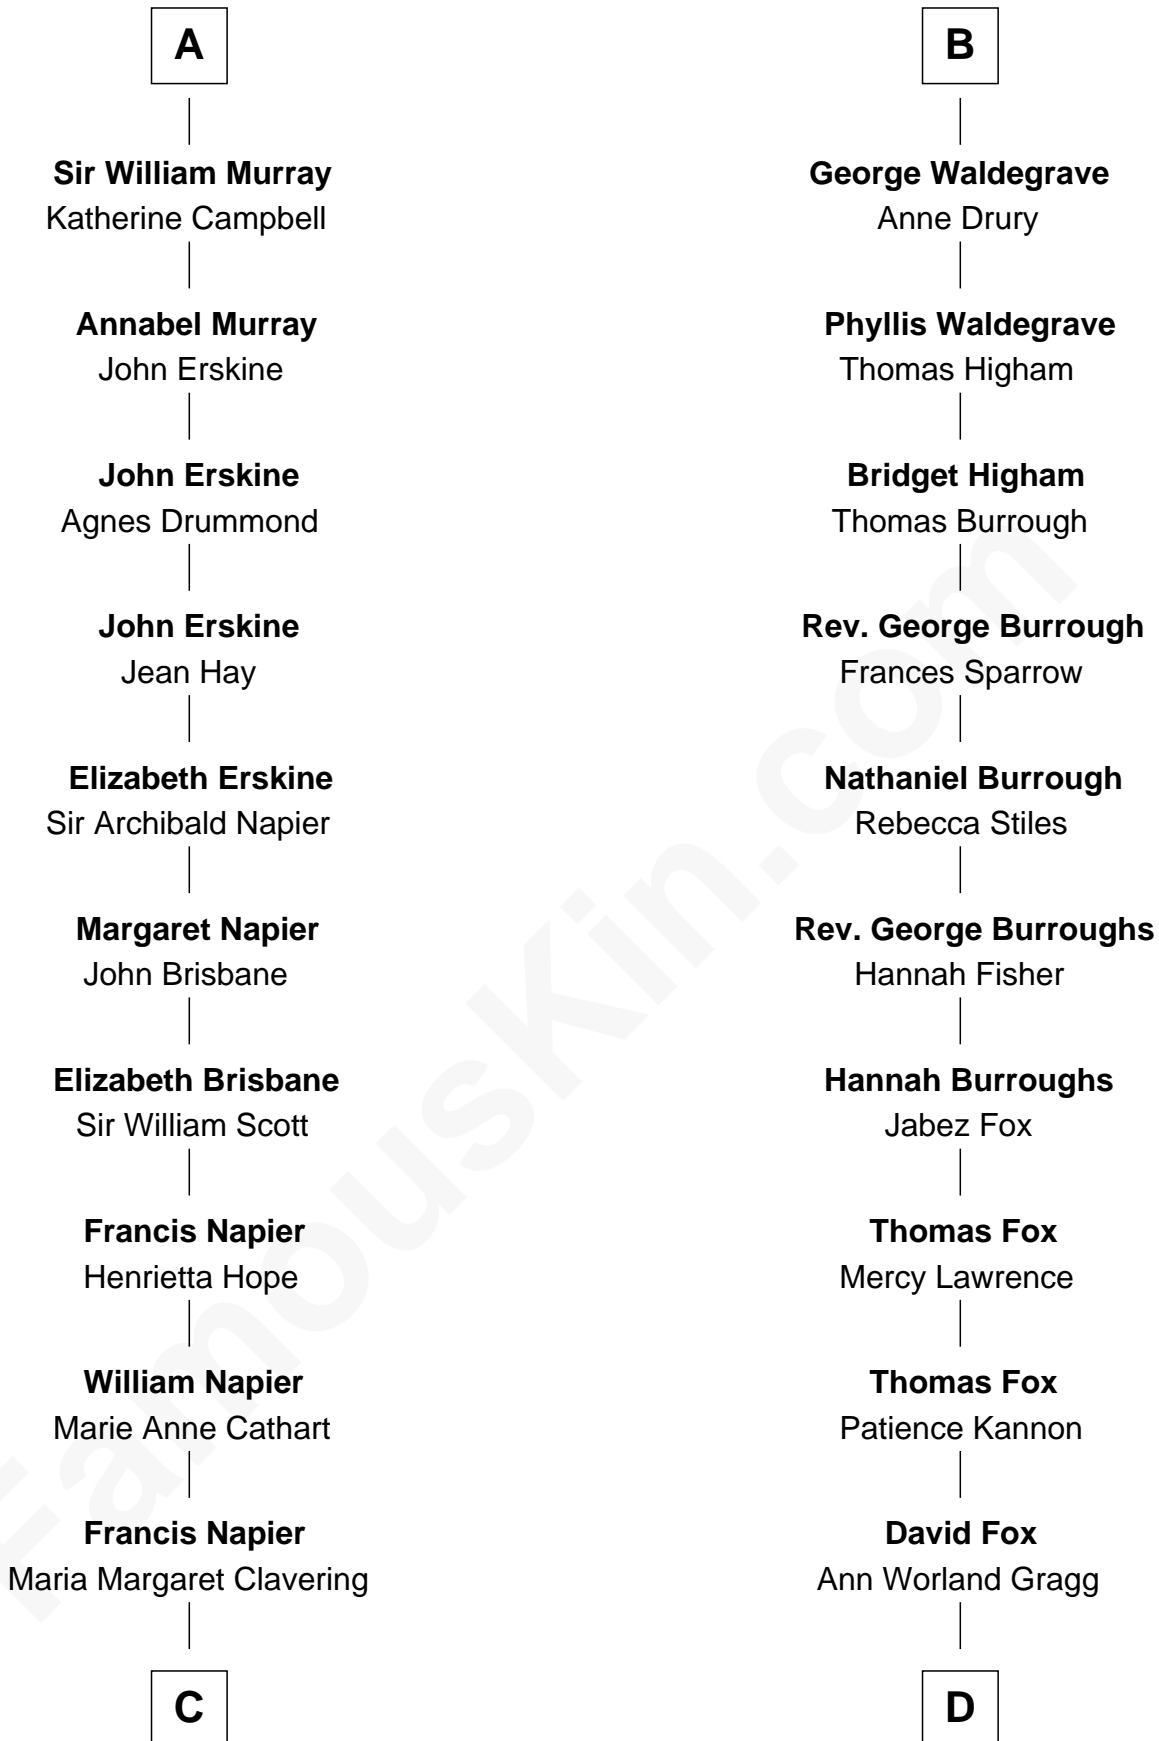

FamousKin.com Relationship Chart of

Alan Napier

TV and Movie Actor

20th cousin 1 time removed of

Bob Moore

Co-Founder, Bob's Red Mill

C

Charles Napier
Alice Emma Barnston

Clinton Morris Learnard
Gertrude Maud Yost

Doris Dell Learnard
Kenneth Earl Moore

Bob Moore
Co-Founder, Bob's Red Mill