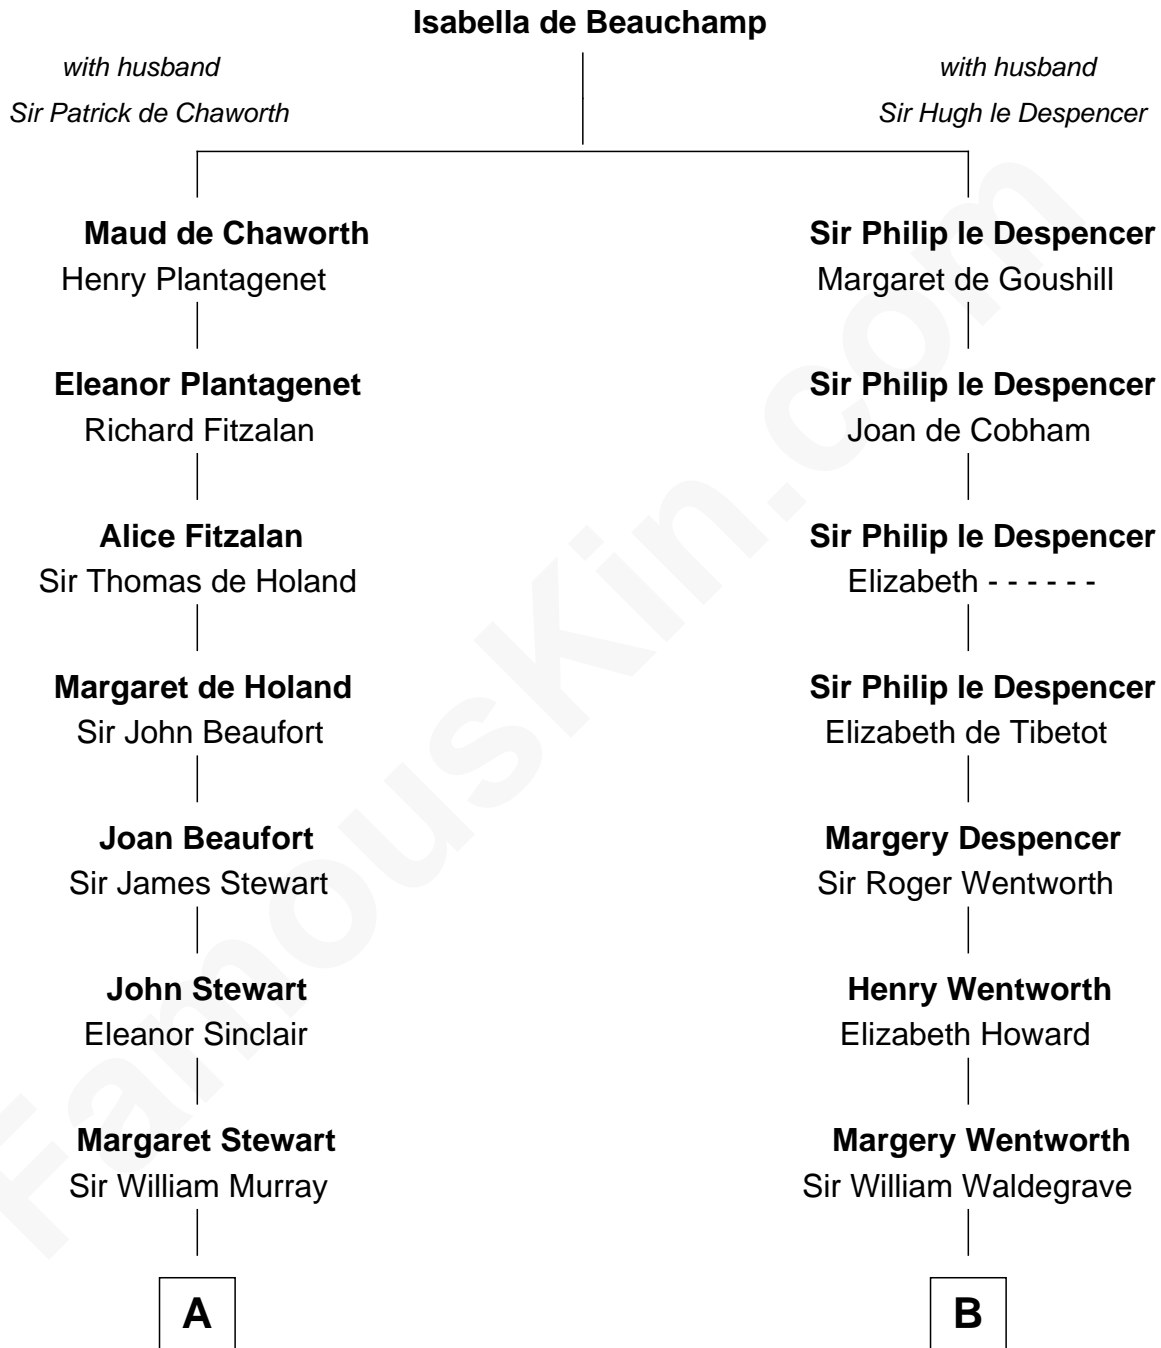

FamousKin.com Relationship Chart of

Alan Napier

TV and Movie Actor

20th cousin 1 time removed of

Bob Moore

Co-Founder, Bob's Red Mill

C

Charles Napier
Alice Emma Barnston

Clinton Morris Learnard
Gertrude Maud Yost

Doris Dell Learnard
Kenneth Earl Moore

Bob Moore
Co-Founder, Bob's Red Mill