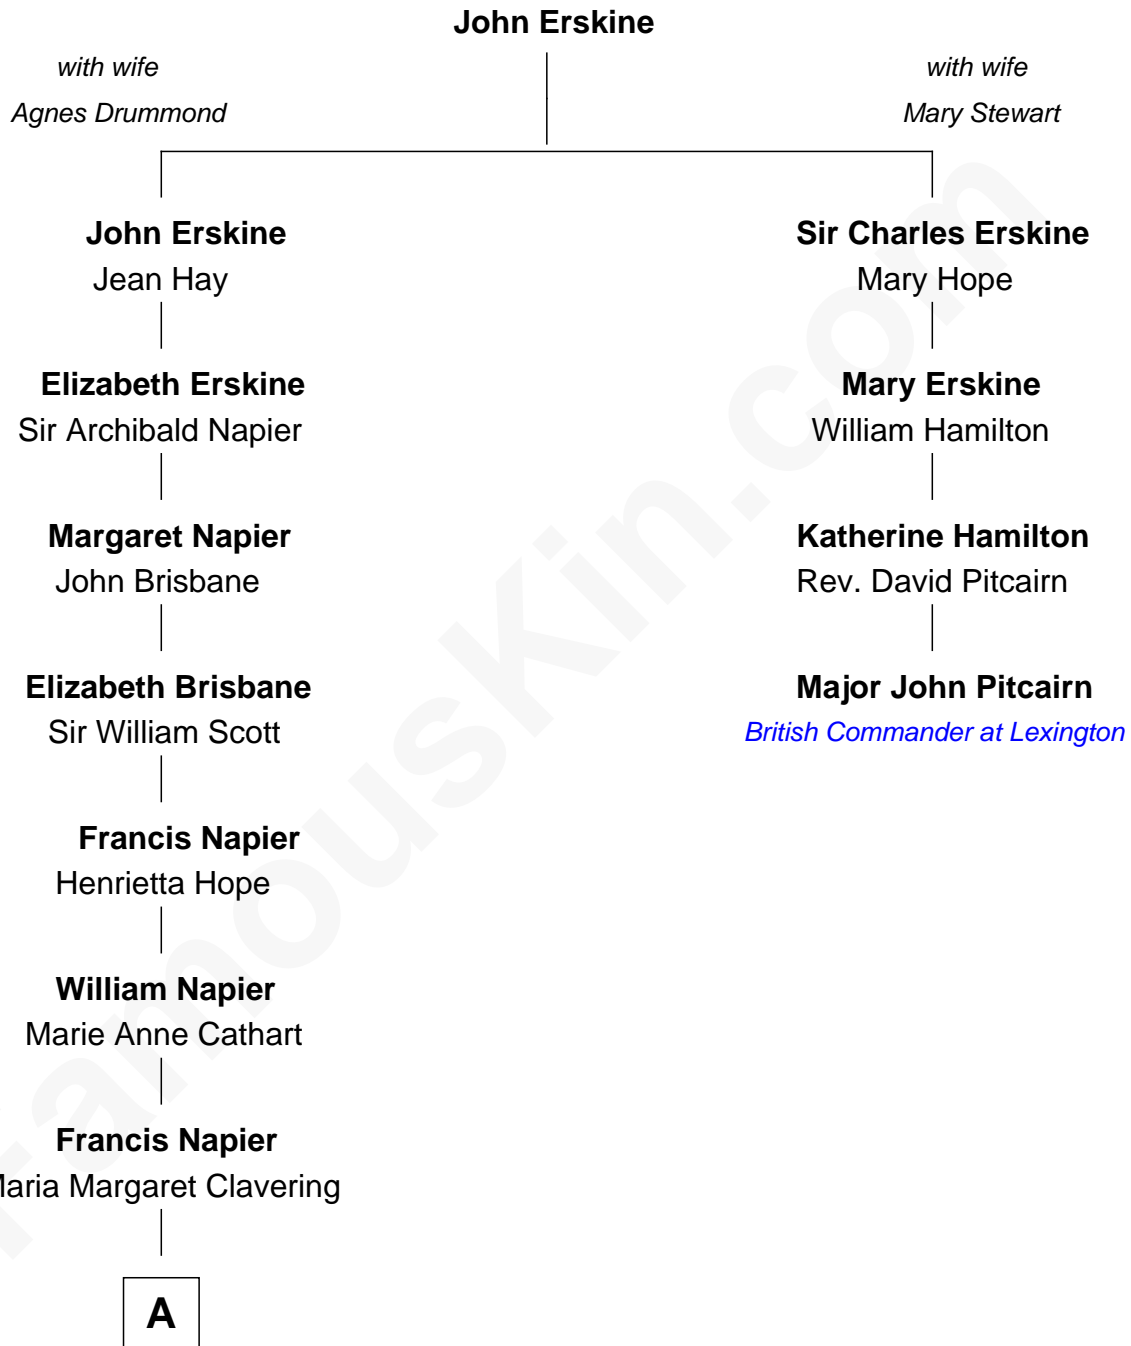

FamousKin.com Relationship Chart of

Alan Napier

TV and Movie Actor

3rd cousin 7 times removed of

Major John Pitcairn

British Commander at Battle of Lexington

A

Charles Napier