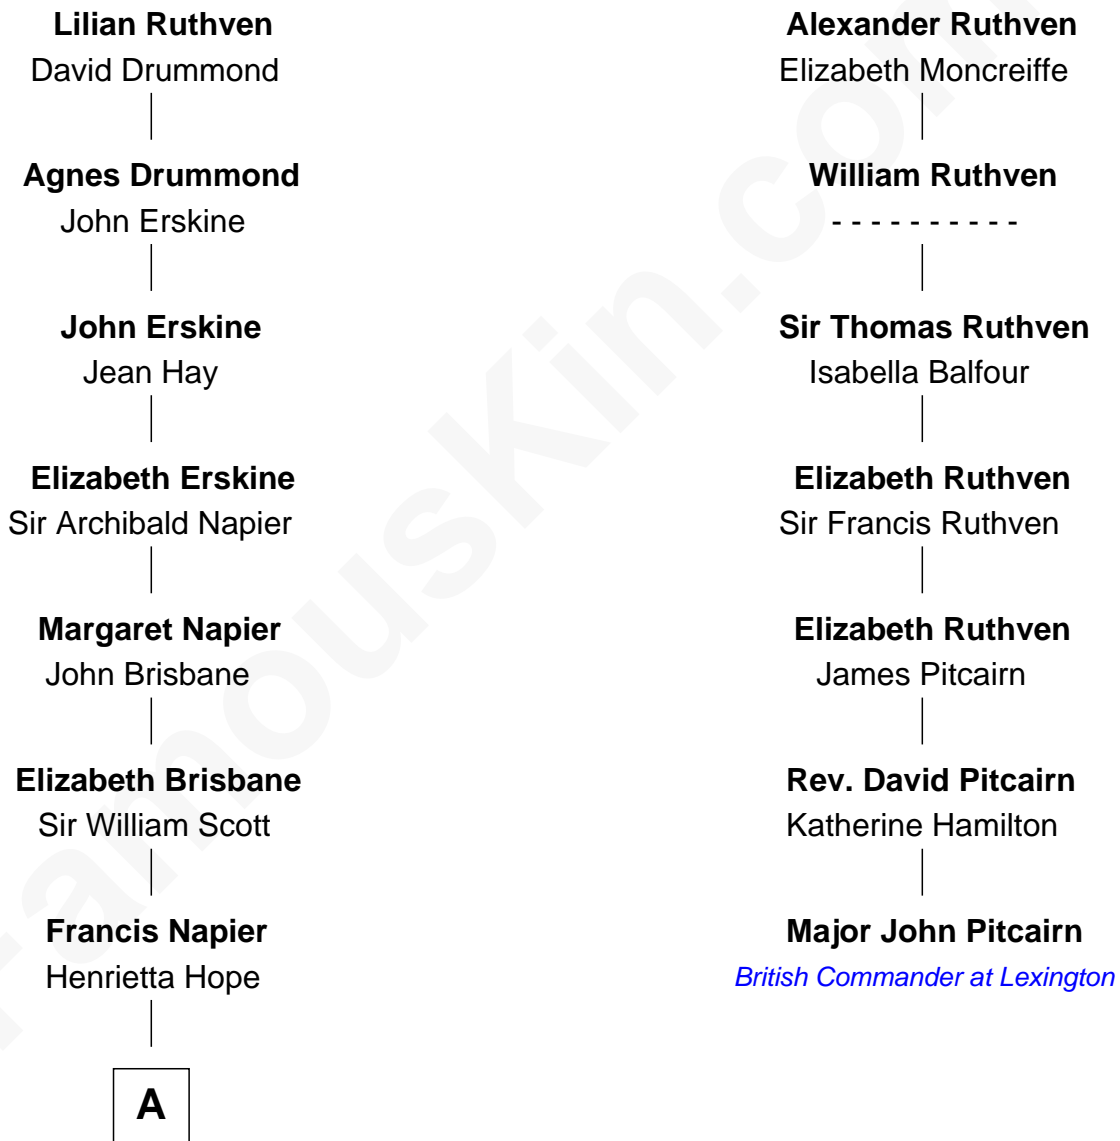

# FamousKin.com Relationship Chart of

**Alan Napier**

*TV and Movie Actor*

6th cousin 6 times removed of

**Major John Pitcairn**

*British Commander at Battle of Lexington*

**William Ruthven**  
Janet Haliburton

**A**

**William Napier**  
Marie Anne Cathart

**Francis Napier**  
Maria Margaret Clavering

**Charles Napier**  
Alice Emma Barnston

**Rev. John Warren Napier**  
Anna Maria Margaret Helen Hunter

**Claude Gerald Napier-Clavering**  
Mary Millicent Kenrick