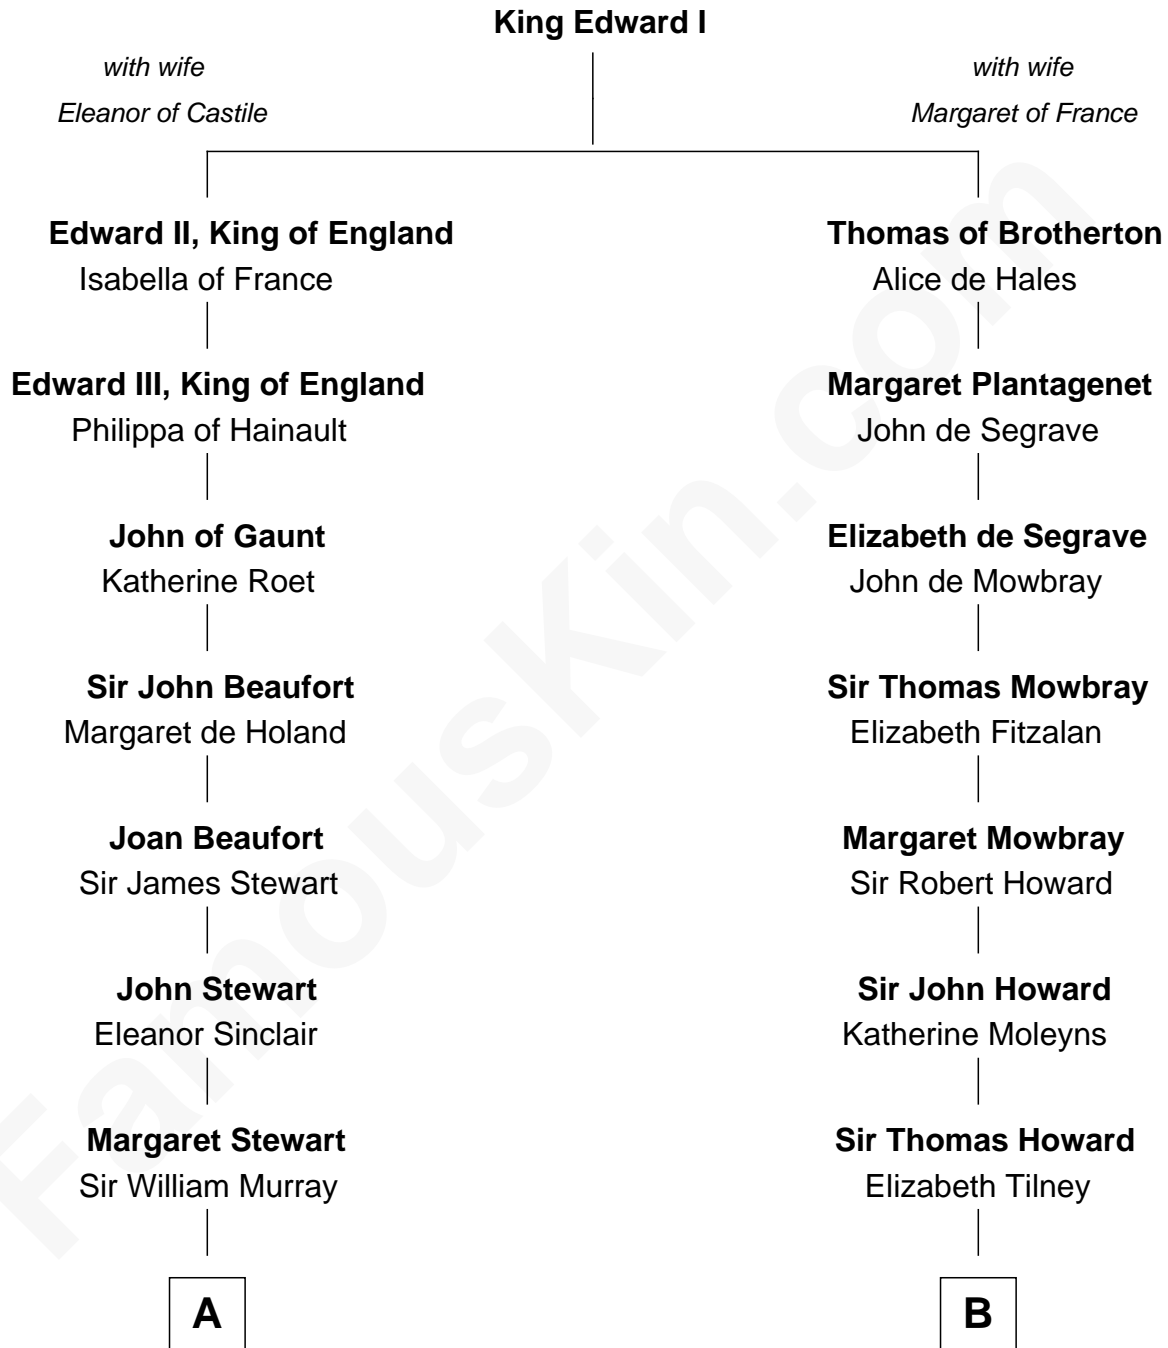

FamousKin.com Relationship Chart of

Alan Napier

TV and Movie Actor

8th cousin 12 times removed of

Catherine Howard

5th Wife of King Henry VIII

C

—
Charles Napier

Alice Emma Barnston

—
Rev. John Warren Napier

Anna Maria Margaret Helen Hunter

—
Claude Gerald Napier-Clavering

Mary Millicent Kenrick

—
Alan Napier

TV and Movie Actor

FamousKin.com