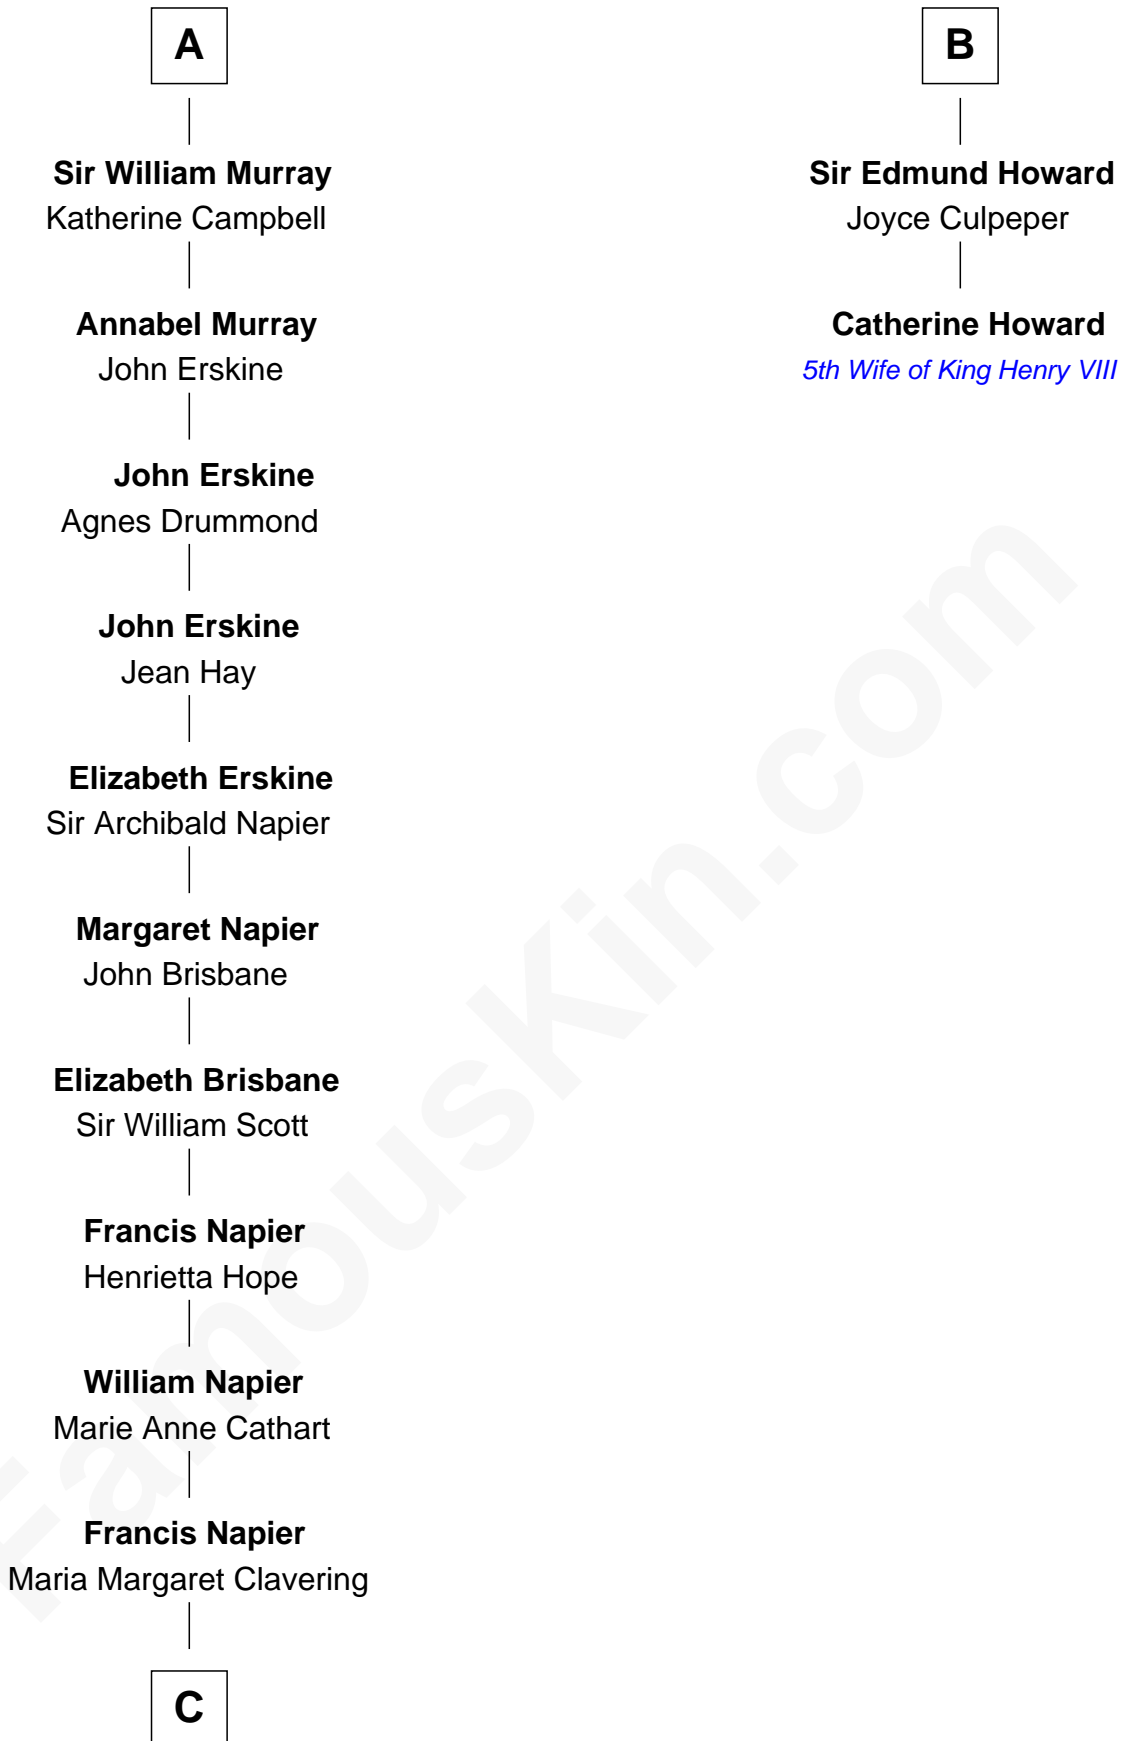

FamousKin.com Relationship Chart of

Alan Napier

TV and Movie Actor

8th cousin 12 times removed of

Catherine Howard

5th Wife of King Henry VIII

C

—
Charles Napier

Alice Emma Barnston

—
Rev. John Warren Napier

Anna Maria Margaret Helen Hunter

—
Claude Gerald Napier-Clavering

Mary Millicent Kenrick

—
Alan Napier

TV and Movie Actor

FamousKin.com