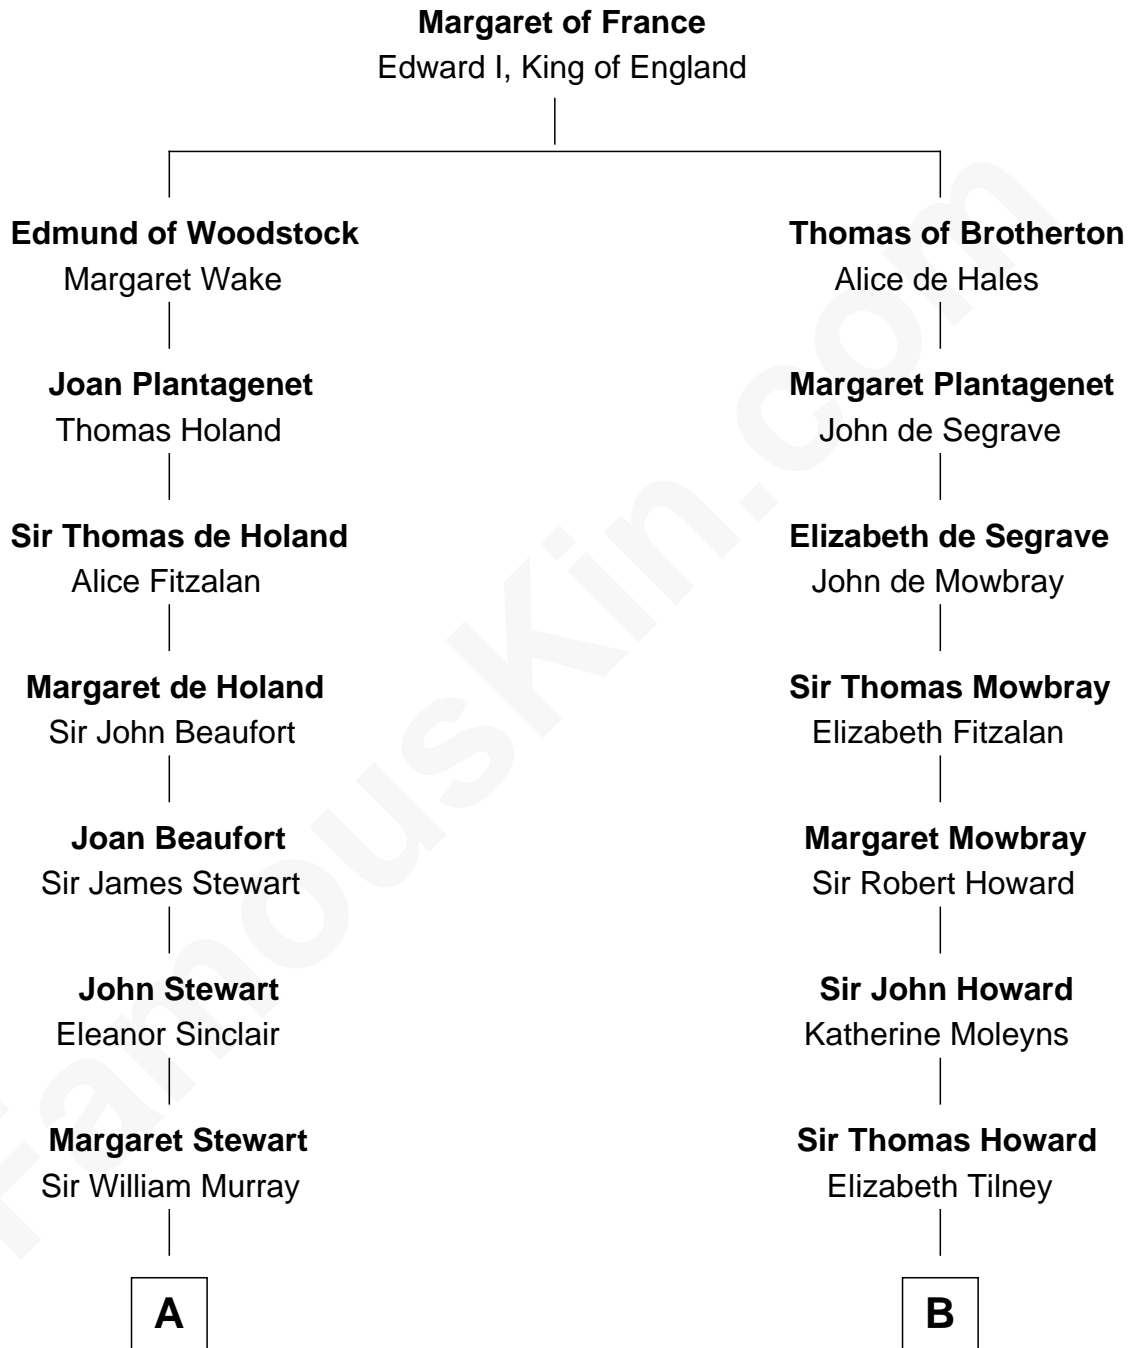

FamousKin.com Relationship Chart of

Alan Napier

TV and Movie Actor

8th cousin 12 times removed of

Catherine Howard

5th Wife of King Henry VIII

C

—
Charles Napier

Alice Emma Barnston

—
Rev. John Warren Napier

Anna Maria Margaret Helen Hunter

—
Claude Gerald Napier-Clavering

Mary Millicent Kenrick

—
Alan Napier

TV and Movie Actor

FamousKin.com