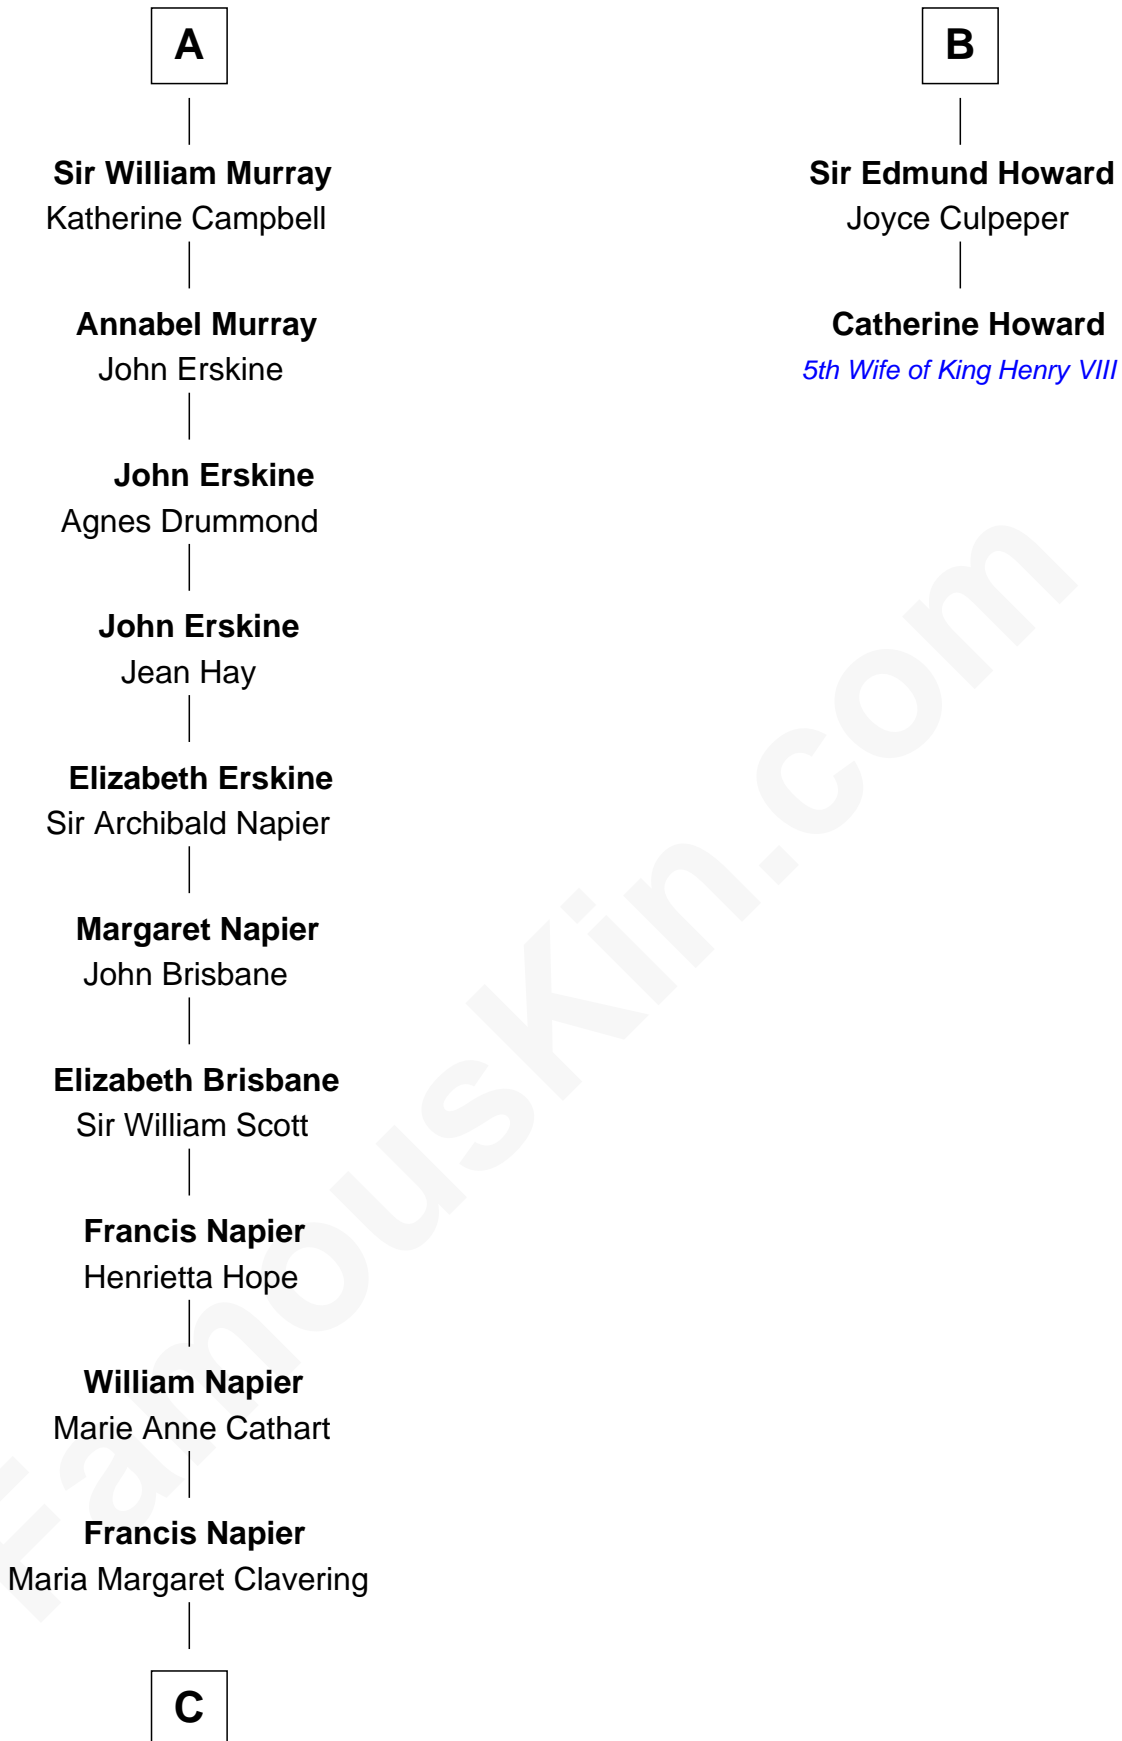

FamousKin.com Relationship Chart of

Alan Napier

TV and Movie Actor

8th cousin 12 times removed of

Catherine Howard

5th Wife of King Henry VIII

C

—
Charles Napier

Alice Emma Barnston

—
Rev. John Warren Napier

Anna Maria Margaret Helen Hunter

—
Claude Gerald Napier-Clavering

Mary Millicent Kenrick

—
Alan Napier

TV and Movie Actor

FamousKin.com