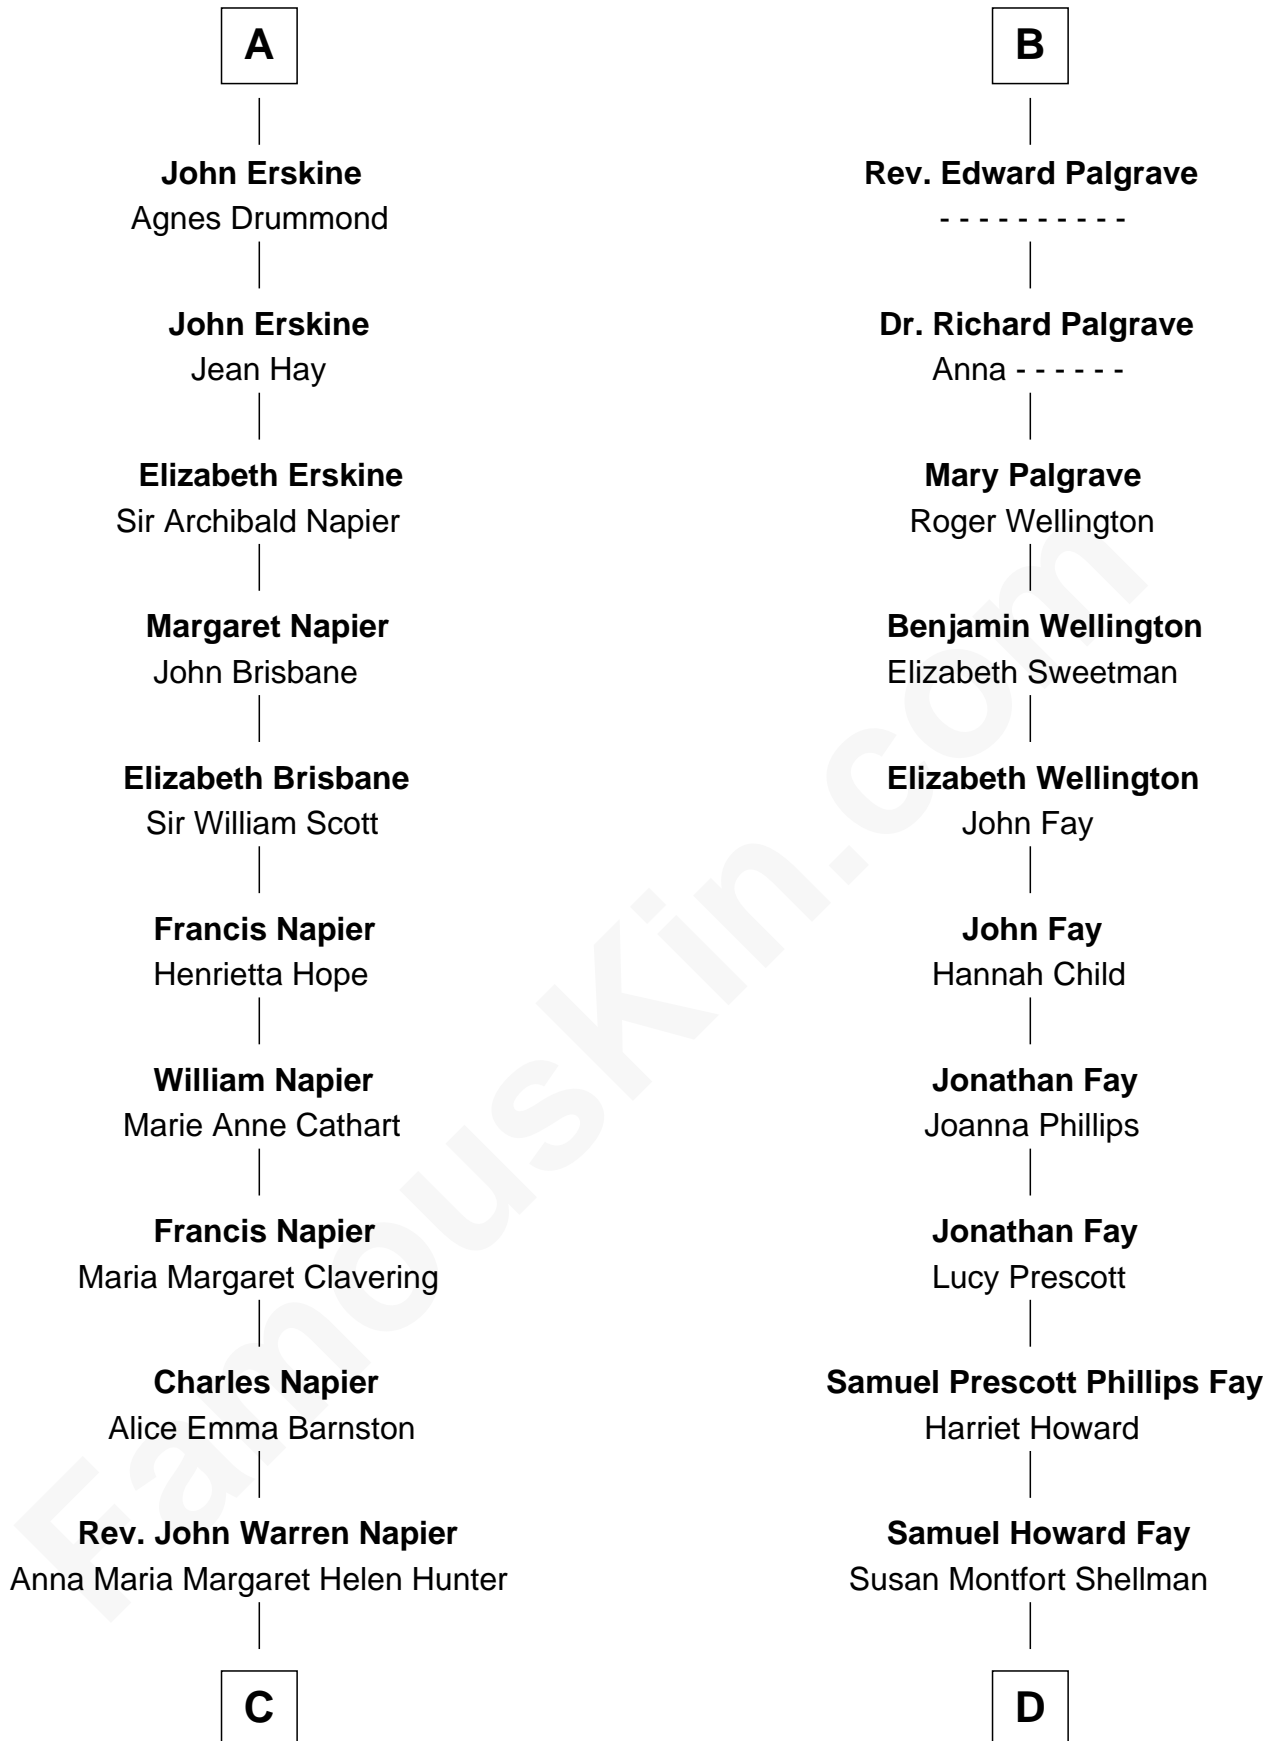

FamousKin.com Relationship Chart of

Alan Napier

TV and Movie Actor

18th cousin 2 times removed of

George H. W. Bush

41st U.S. President

Richard Fitzalan
Eleanor Plantagenet

Alice Fitzalan
Sir Thomas de Holand

Margaret de Holand
Sir John Beaufort

Joan Beaufort
Sir James Stewart

John Stewart
Eleanor Sinclair

Margaret Stewart
Sir William Murray

Sir William Murray
Katherine Campbell

Annabel Murray
John Erskine

A

Sir Richard Fitzalan
Elizabeth de Bohun

Elizabeth Fitzalan
Sir Robert Goushill

Elizabeth Goushill
Sir Robert Wingfield

Elizabeth Wingfield
Sir William Brandon

Eleanor Brandon
John Glemham

Anne Glemham
Henry Palgrave

Thomas Palgrave
Alice Gunton

B