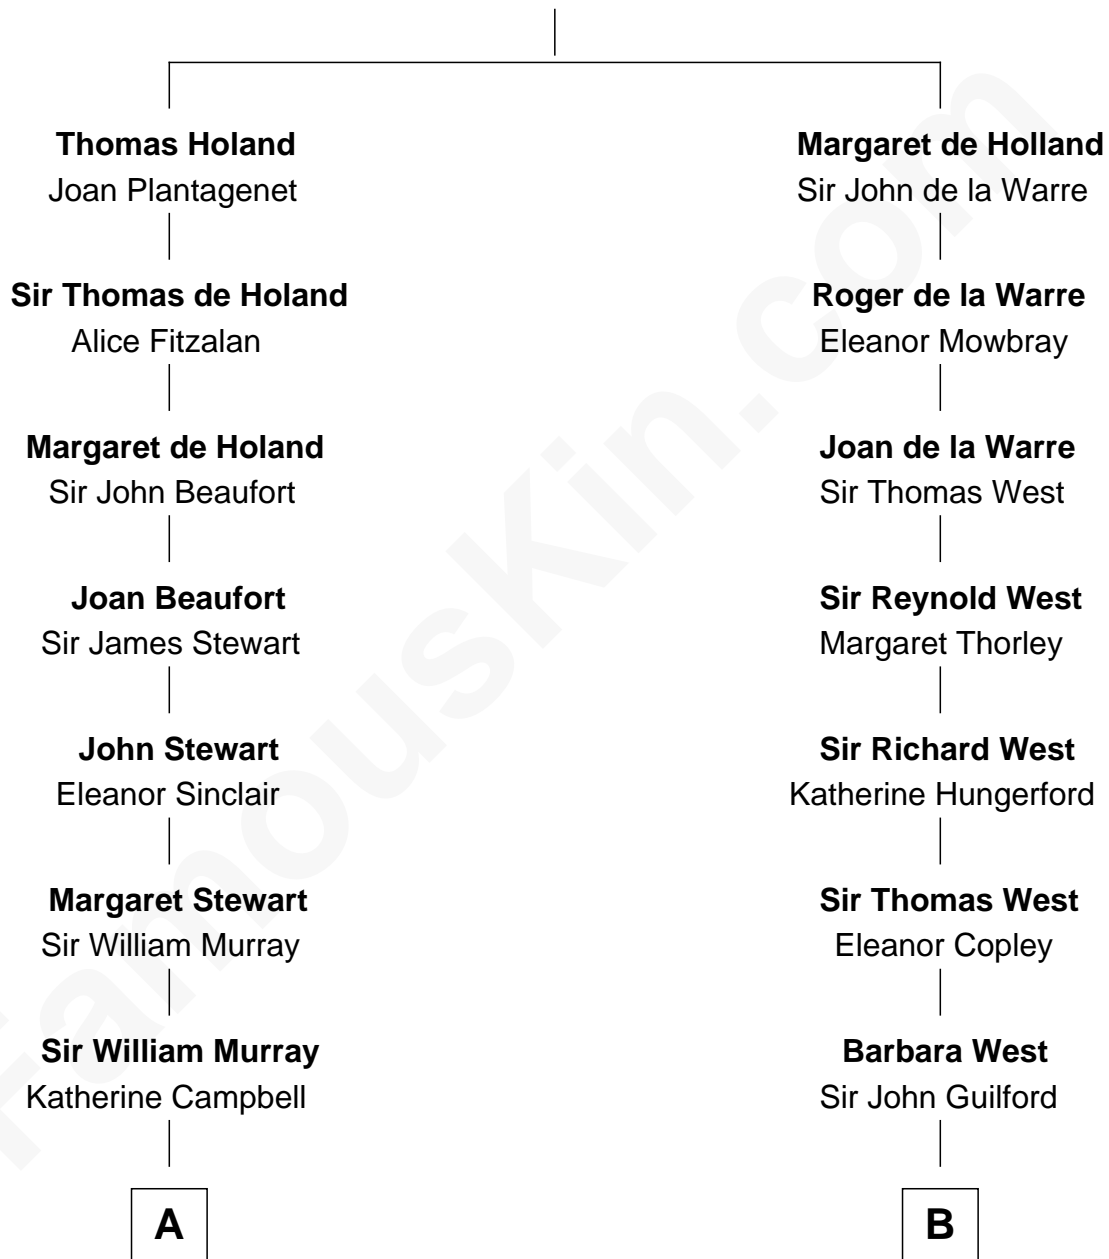

# FamousKin.com Relationship Chart of

**Alan Napier**

*TV and Movie Actor*

19th cousin 1 time removed of

**George H. W. Bush**

*41st U.S. President*

**Sir Robert de Holland**

Maude la Zouche

**Samuel Prescott Bush**  
Flora Sheldon

**Prescott Sheldon Bush**  
Dorothy Wear Walker

**George H. W. Bush**  
*41st U.S. President*

FamousKin.com