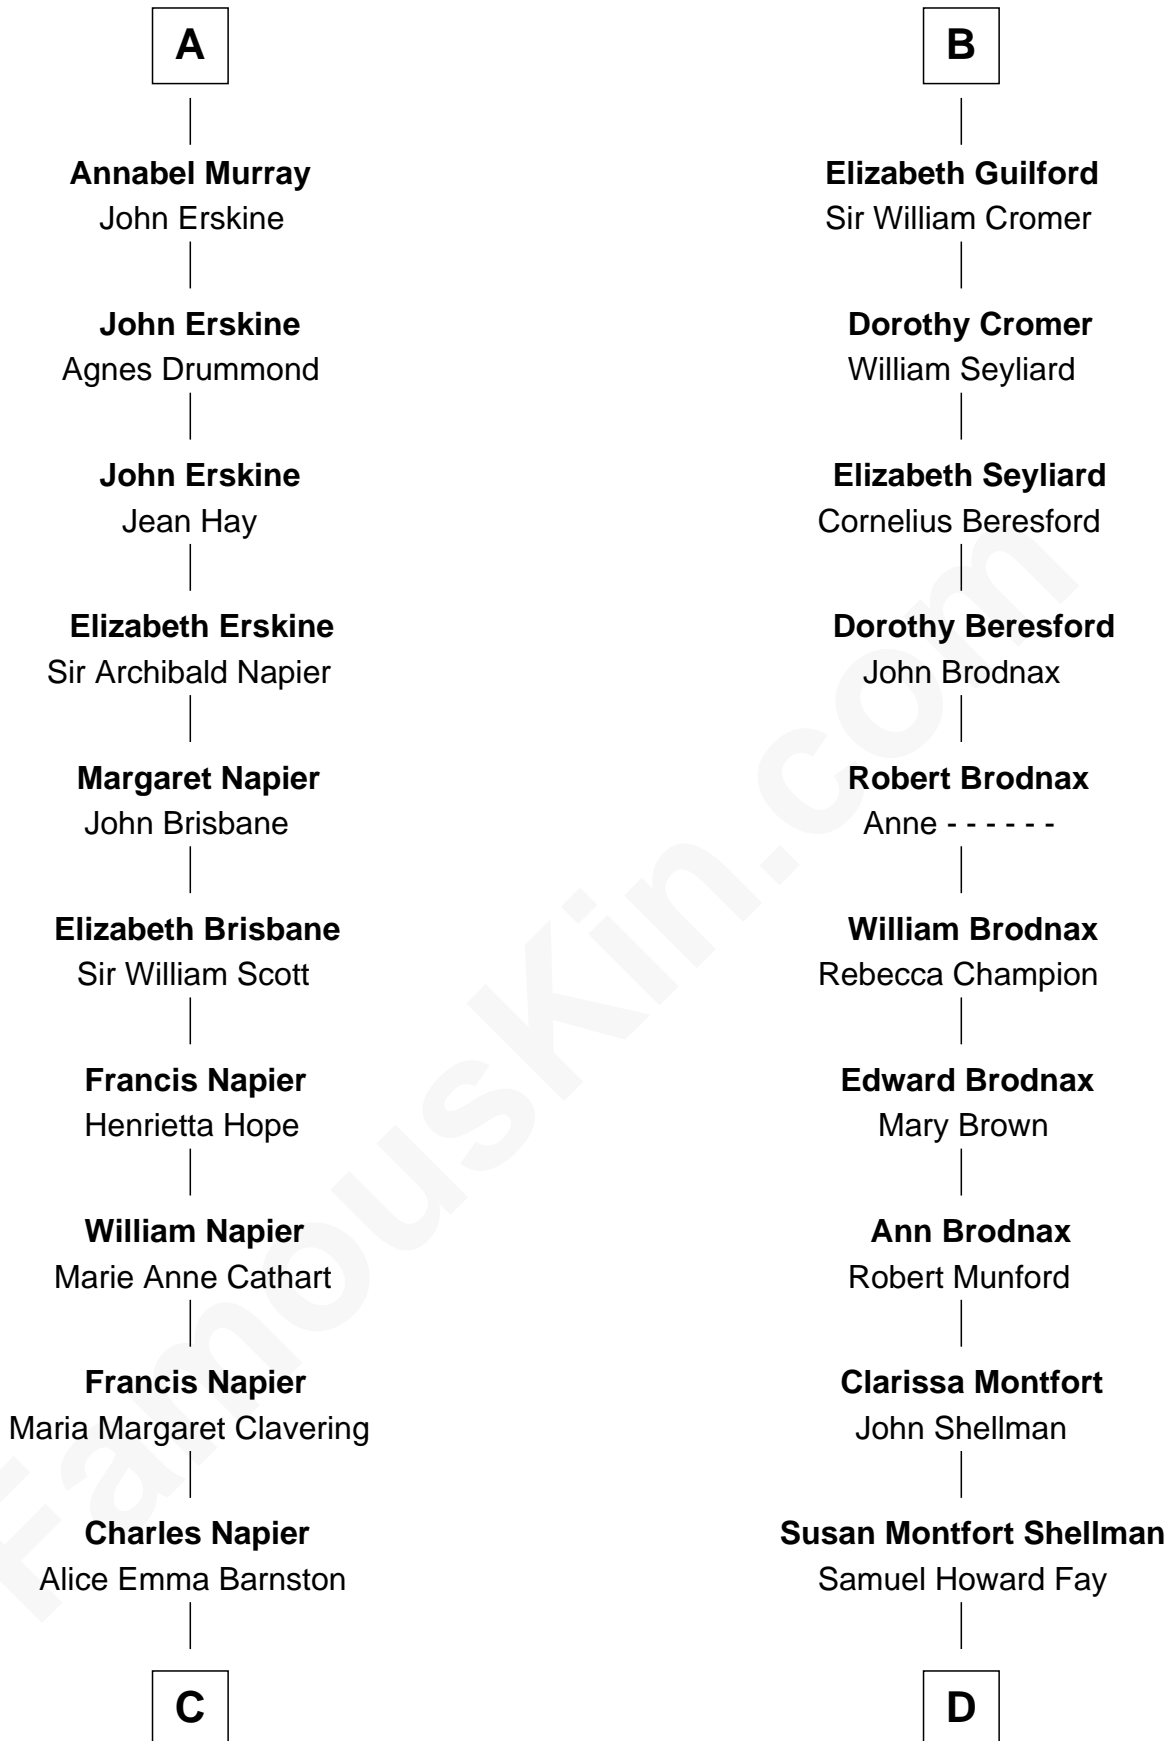

# FamousKin.com Relationship Chart of

**Alan Napier**

*TV and Movie Actor*

19th cousin 1 time removed of

**George H. W. Bush**

*41st U.S. President*

**Sir Robert de Holland**

Maude la Zouche

**Samuel Prescott Bush**  
Flora Sheldon

**Prescott Sheldon Bush**  
Dorothy Wear Walker

**George H. W. Bush**  
*41st U.S. President*

FamousKin.com