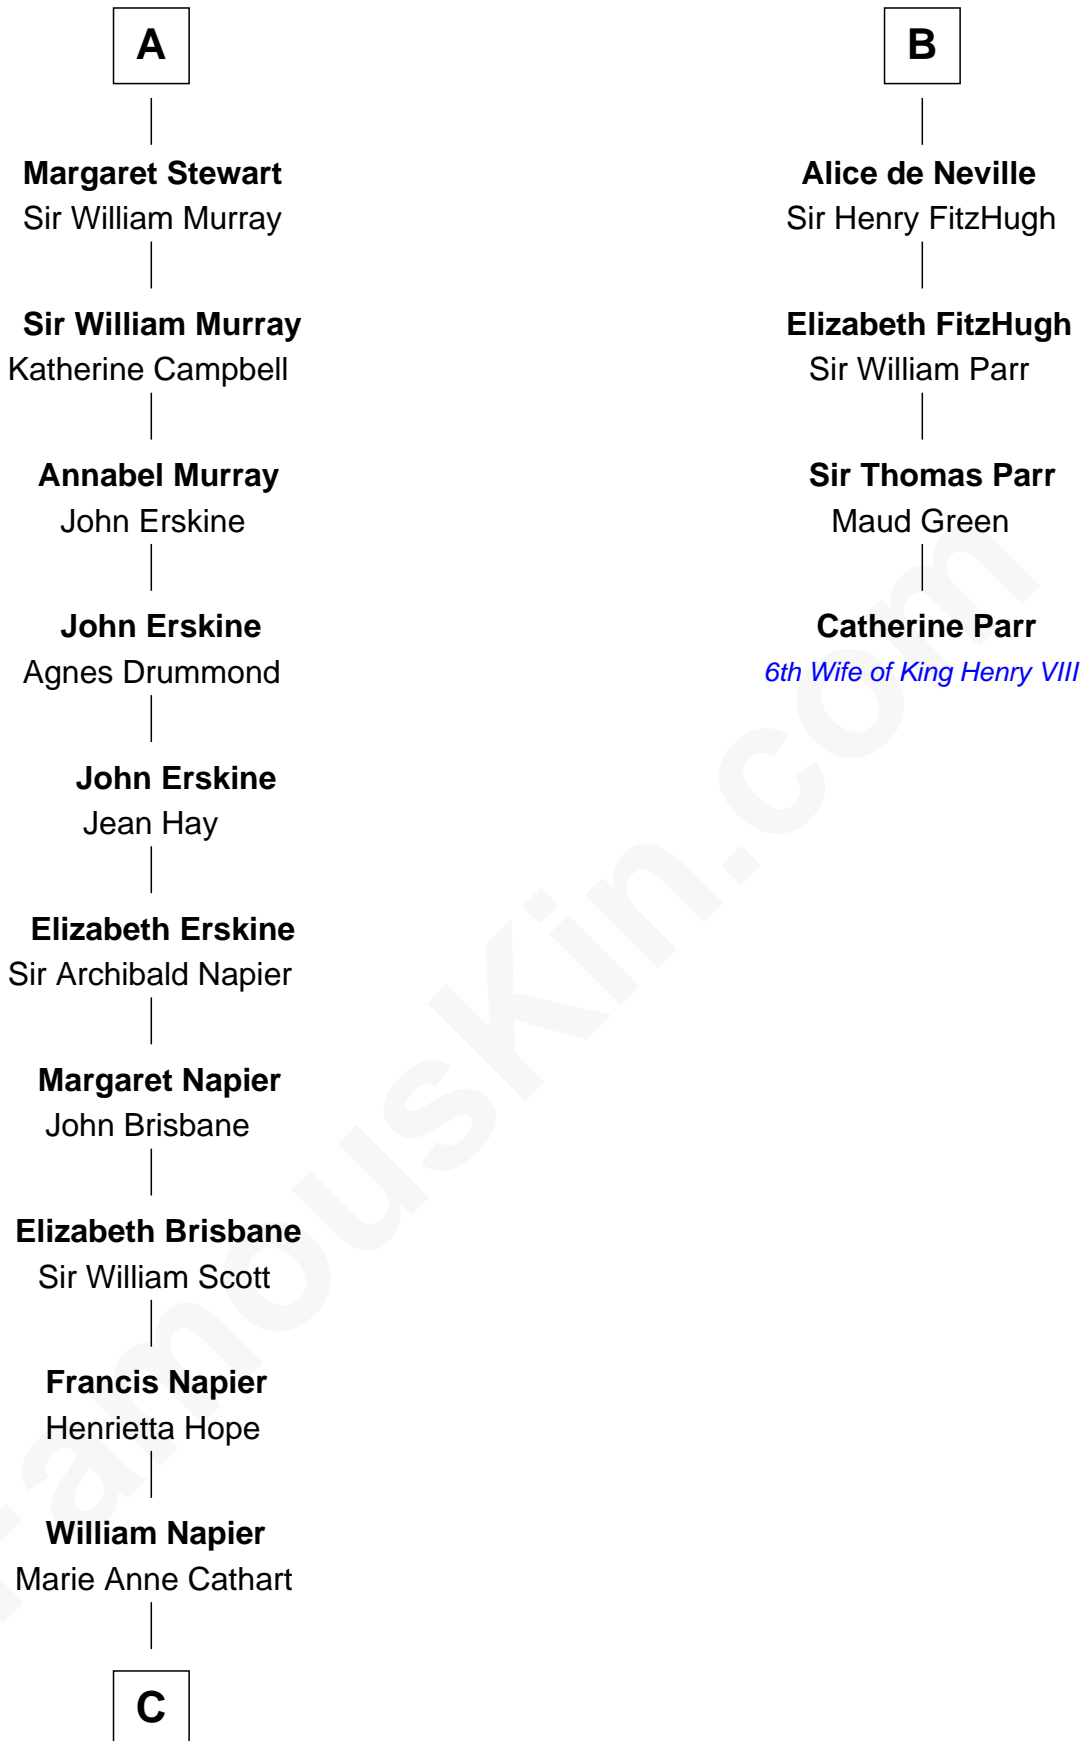

FamousKin.com Relationship Chart of

Alan Napier

TV and Movie Actor

10th cousin 11 times removed of

Catherine Parr

6th Wife of King Henry VIII

Robert I, Count of Artois

Matilda of Brabant