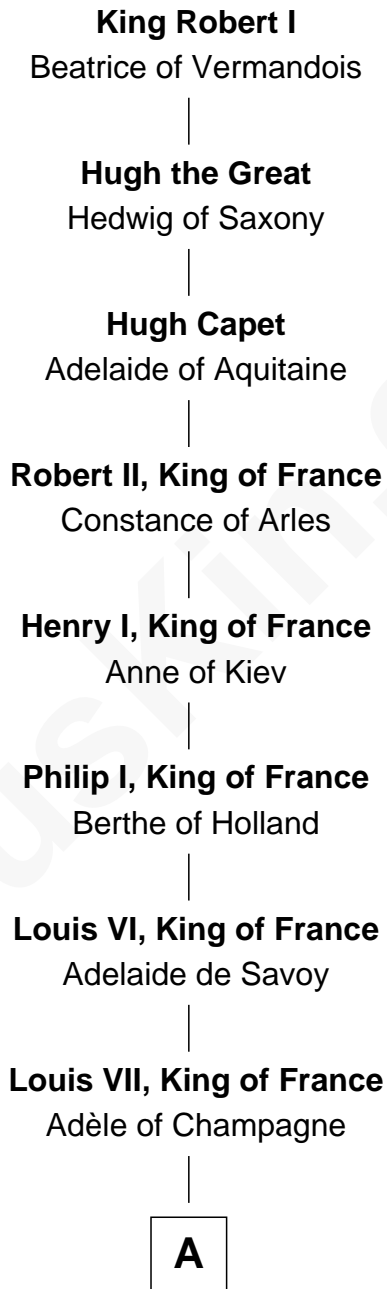

FamousKin.com Relationship Chart of

Alan Napier

TV and Movie Actor

30th Great-grandson of

King Robert I

King of France

A

Philip II Auguste, King of France