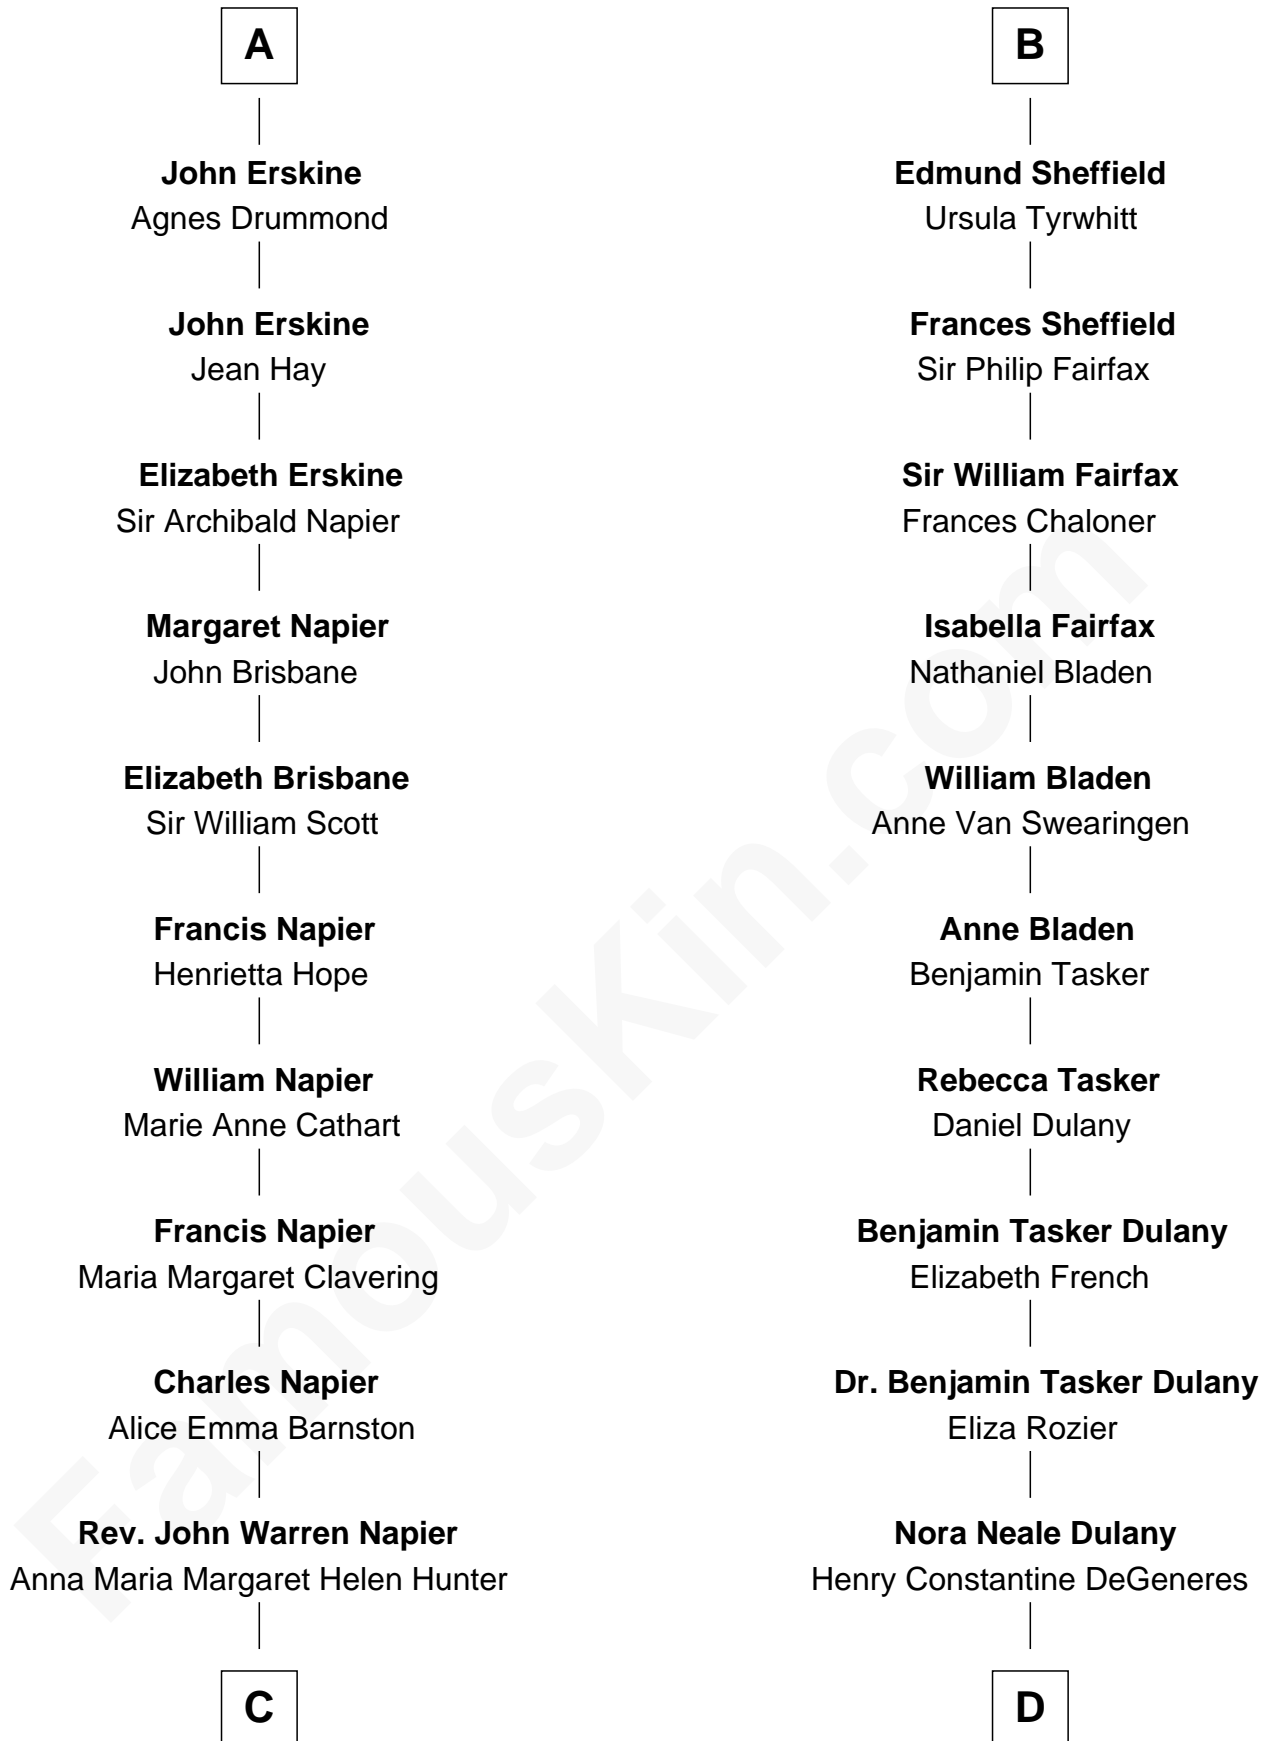

FamousKin.com Relationship Chart of

Alan Napier

TV and Movie Actor

18th cousin 3 times removed of

Ellen DeGeneres

Comedienne and TV Personality

C

Claude Gerald Napier-Clavering