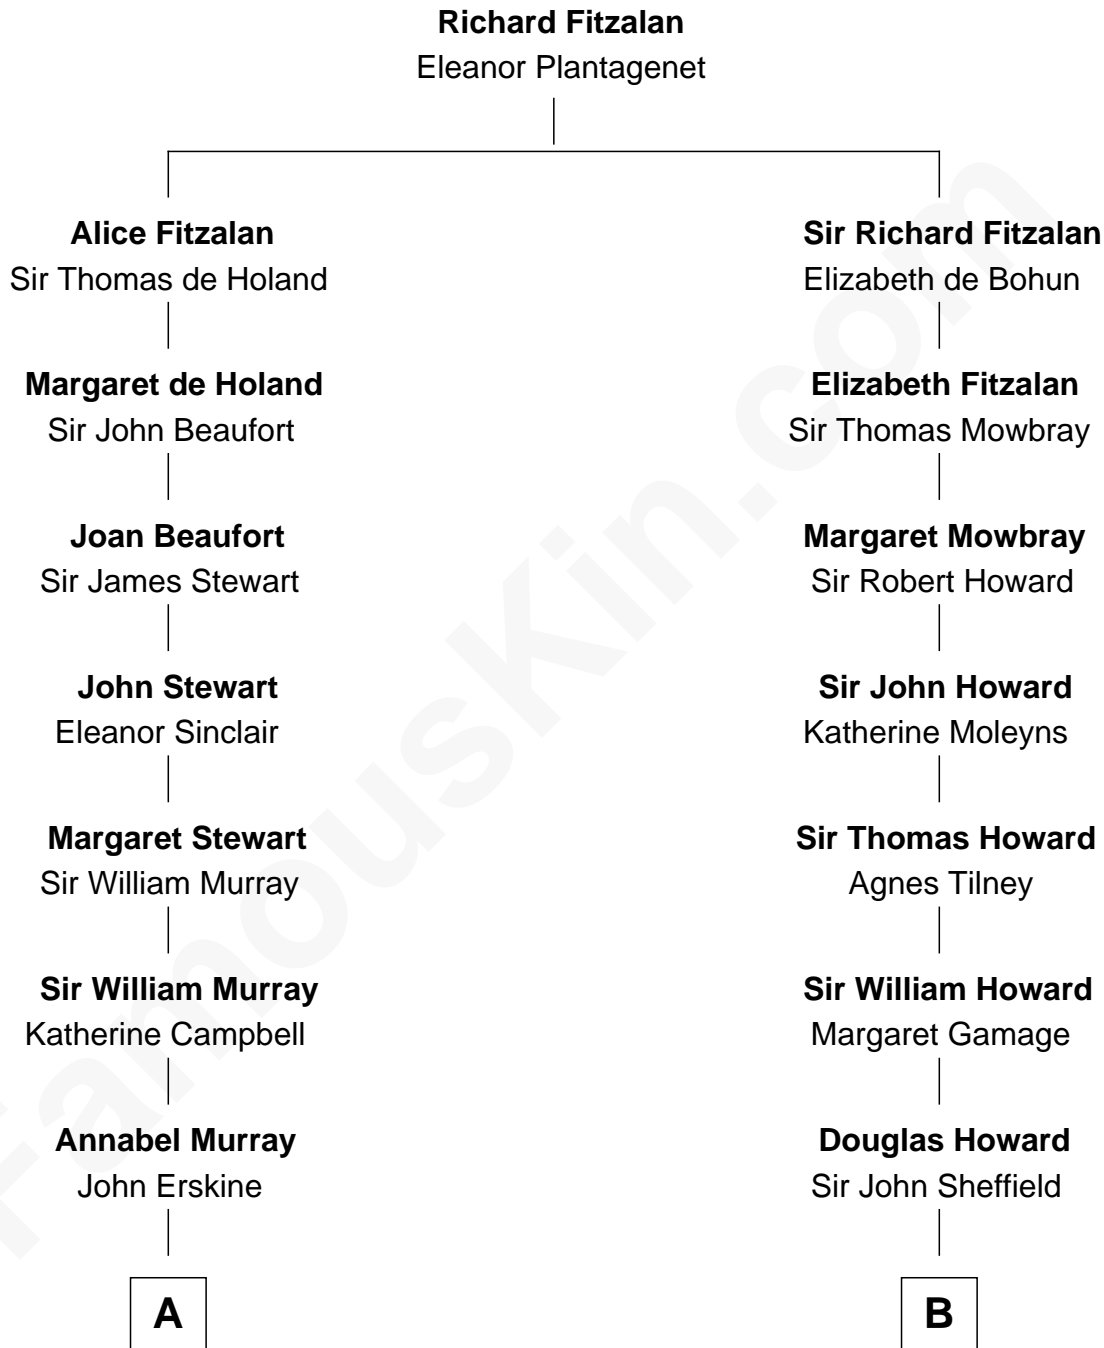

FamousKin.com Relationship Chart of

Alan Napier

TV and Movie Actor

18th cousin 3 times removed of

Ellen DeGeneres

Comedienne and TV Personality

C

Claude Gerald Napier-Clavering

Mary Millicent Kenrick

Alan Napier

TV and Movie Actor

D

Joseph C. DeGeneres

Mary Whittemore

Alfred George DeGeneres

Julia E. Billiu