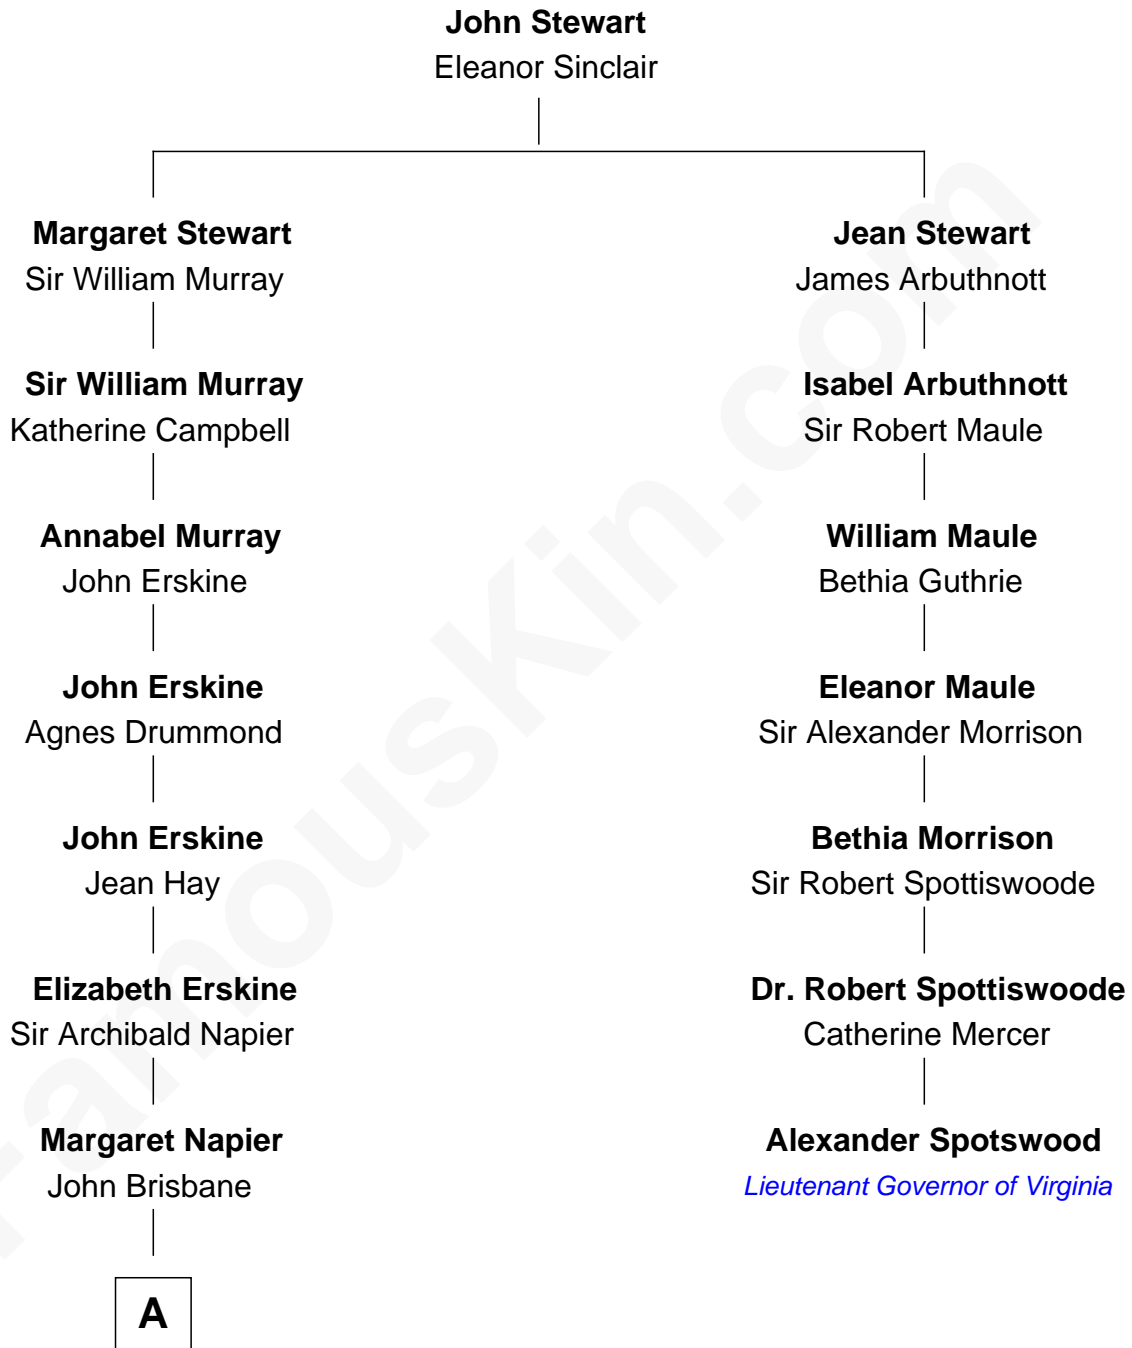

FamousKin.com Relationship Chart of

Alan Napier

TV and Movie Actor

6th cousin 8 times removed of

Alexander Spotswood

Lieutenant Governor of Virginia

A

Elizabeth Brisbane

Sir William Scott

Francis Napier

Henrietta Hope

William Napier

Marie Anne Cathart

Francis Napier

Maria Margaret Clavering

Charles Napier