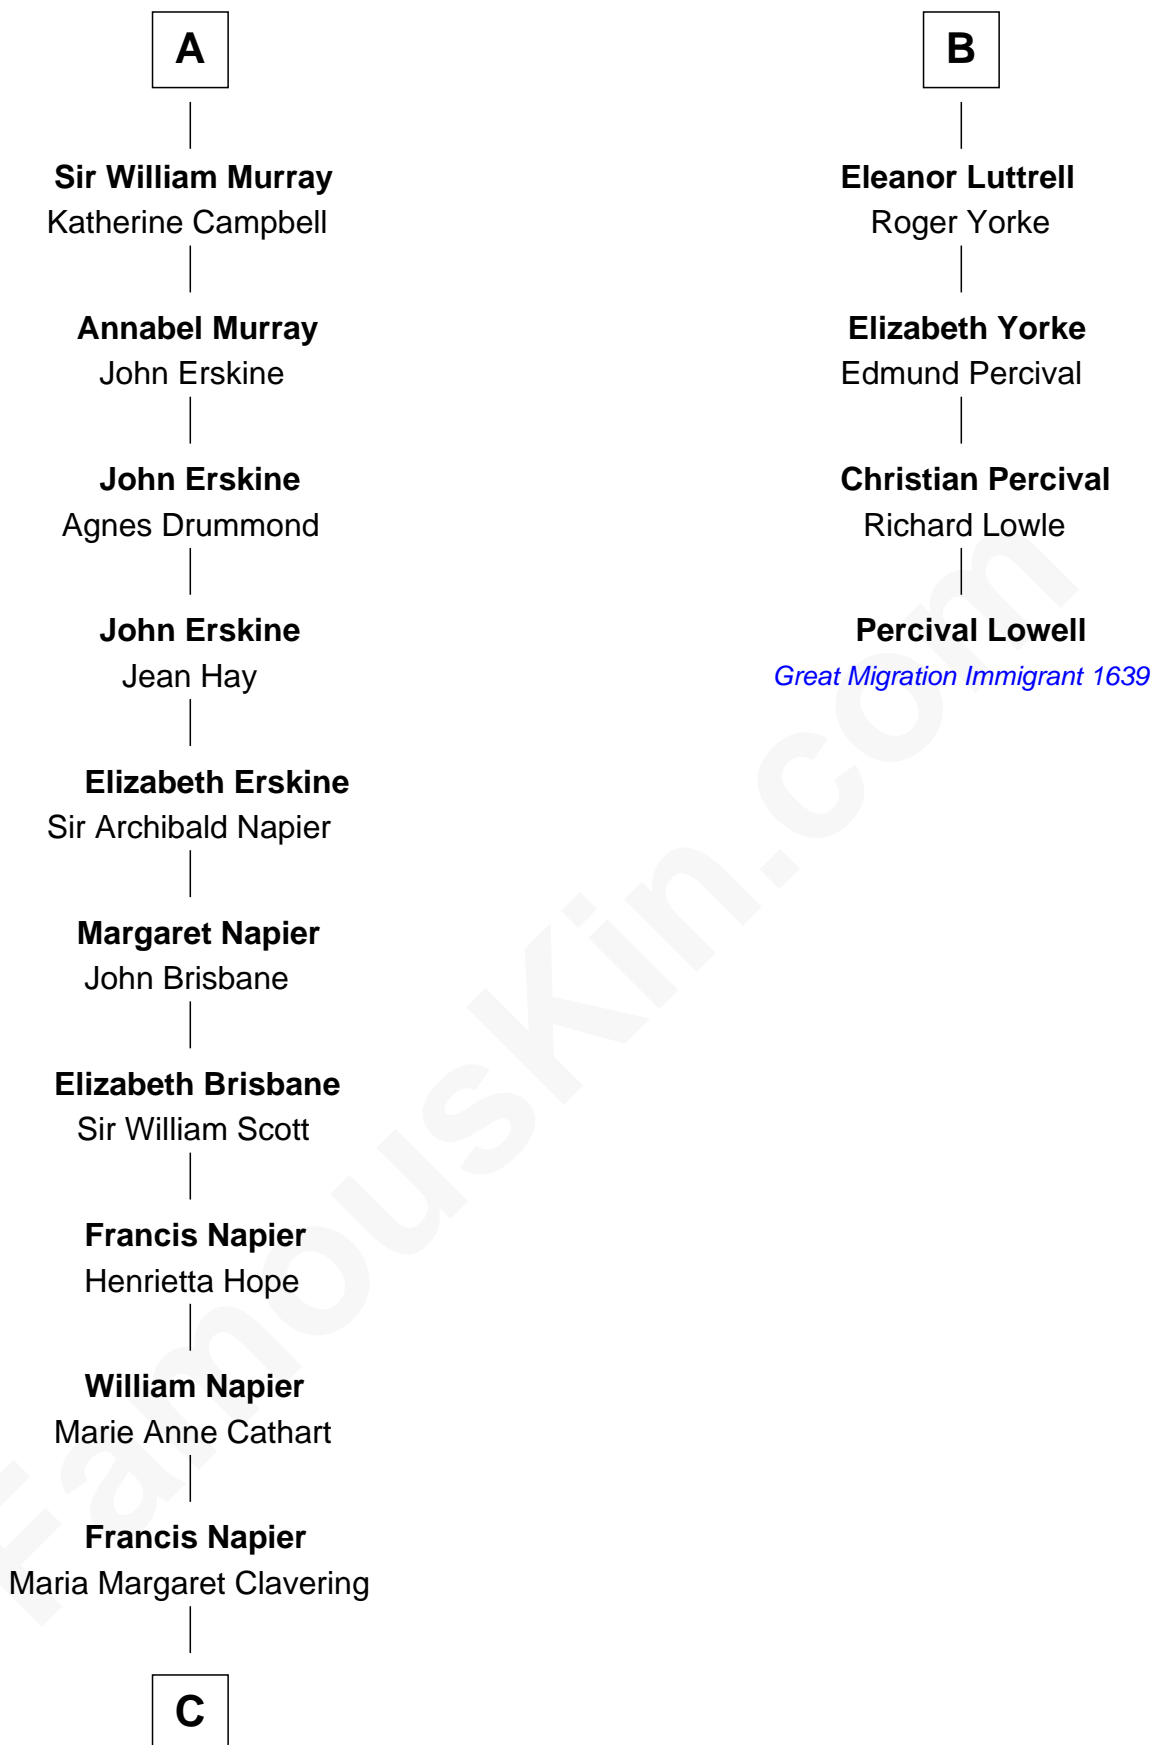

FamousKin.com Relationship Chart of

Alan Napier

TV and Movie Actor

10th cousin 10 times removed of

Percival Lowell

(c1570 - c1666) Great Migration Immigrant 1639

C

Charles Napier

Alice Emma Barnston

Rev. John Warren Napier

Anna Maria Margaret Helen Hunter

Claude Gerald Napier-Clavering

Mary Millicent Kenrick

Alan Napier

TV and Movie Actor

FamousKin.com