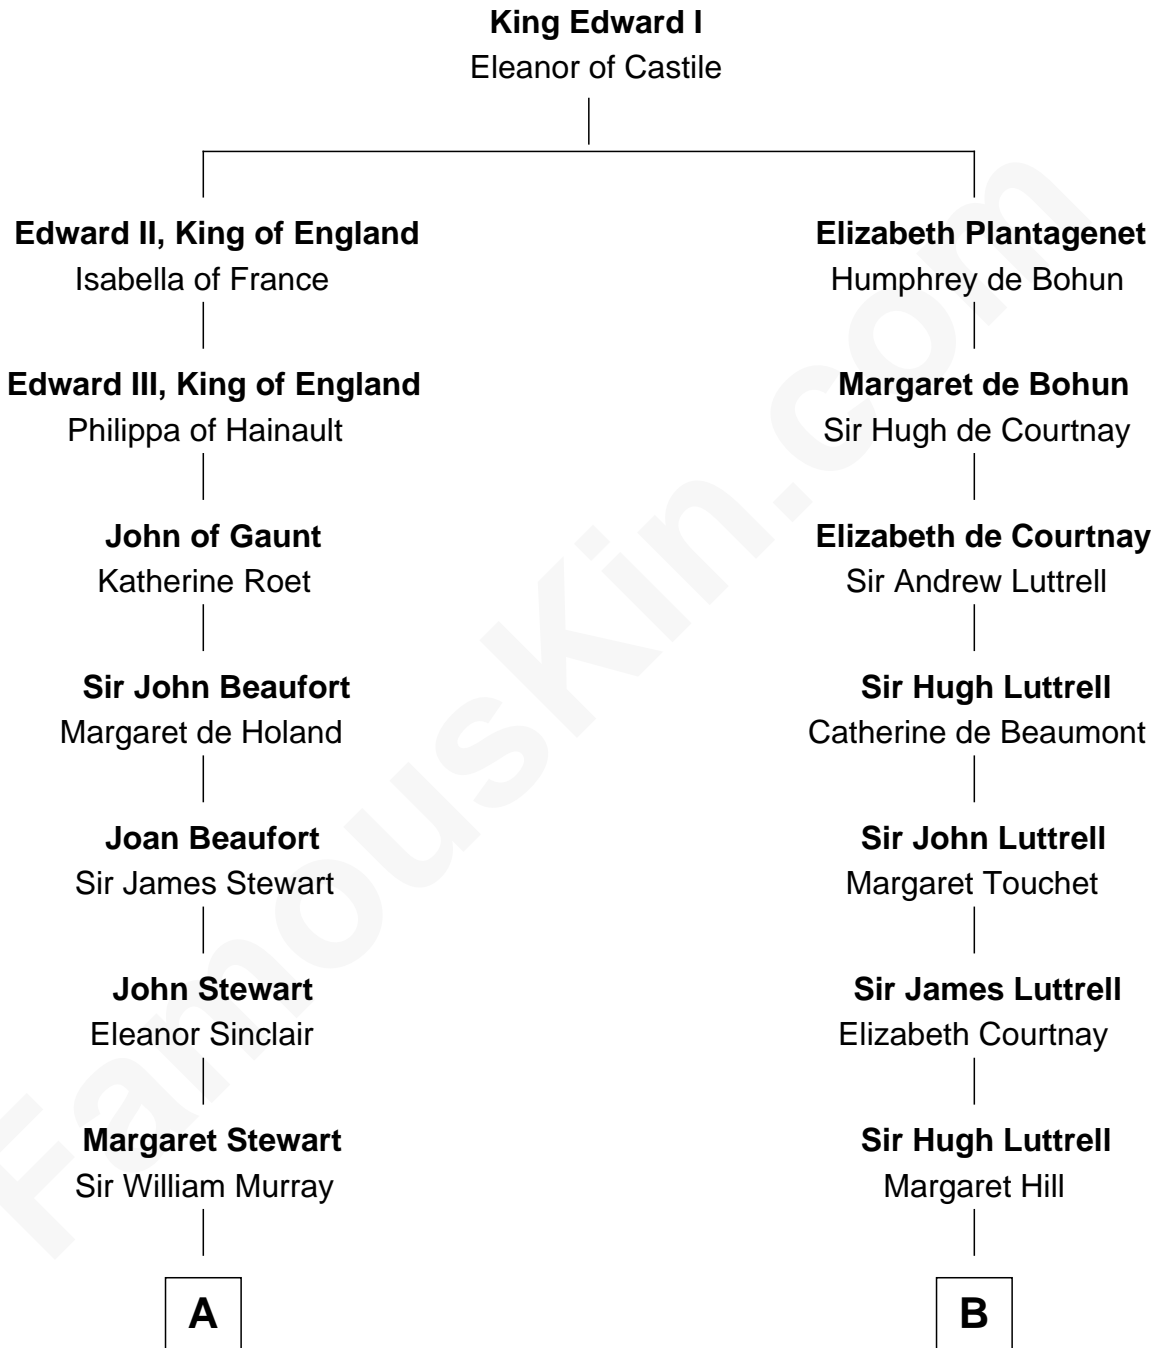

FamousKin.com Relationship Chart of

Alan Napier

TV and Movie Actor

10th cousin 10 times removed of

Percival Lowell

(c1570 - c1666) Great Migration Immigrant 1639

C

Charles Napier

Alice Emma Barnston

Rev. John Warren Napier

Anna Maria Margaret Helen Hunter

Claude Gerald Napier-Clavering

Mary Millicent Kenrick

Alan Napier

TV and Movie Actor

FamousKin.com