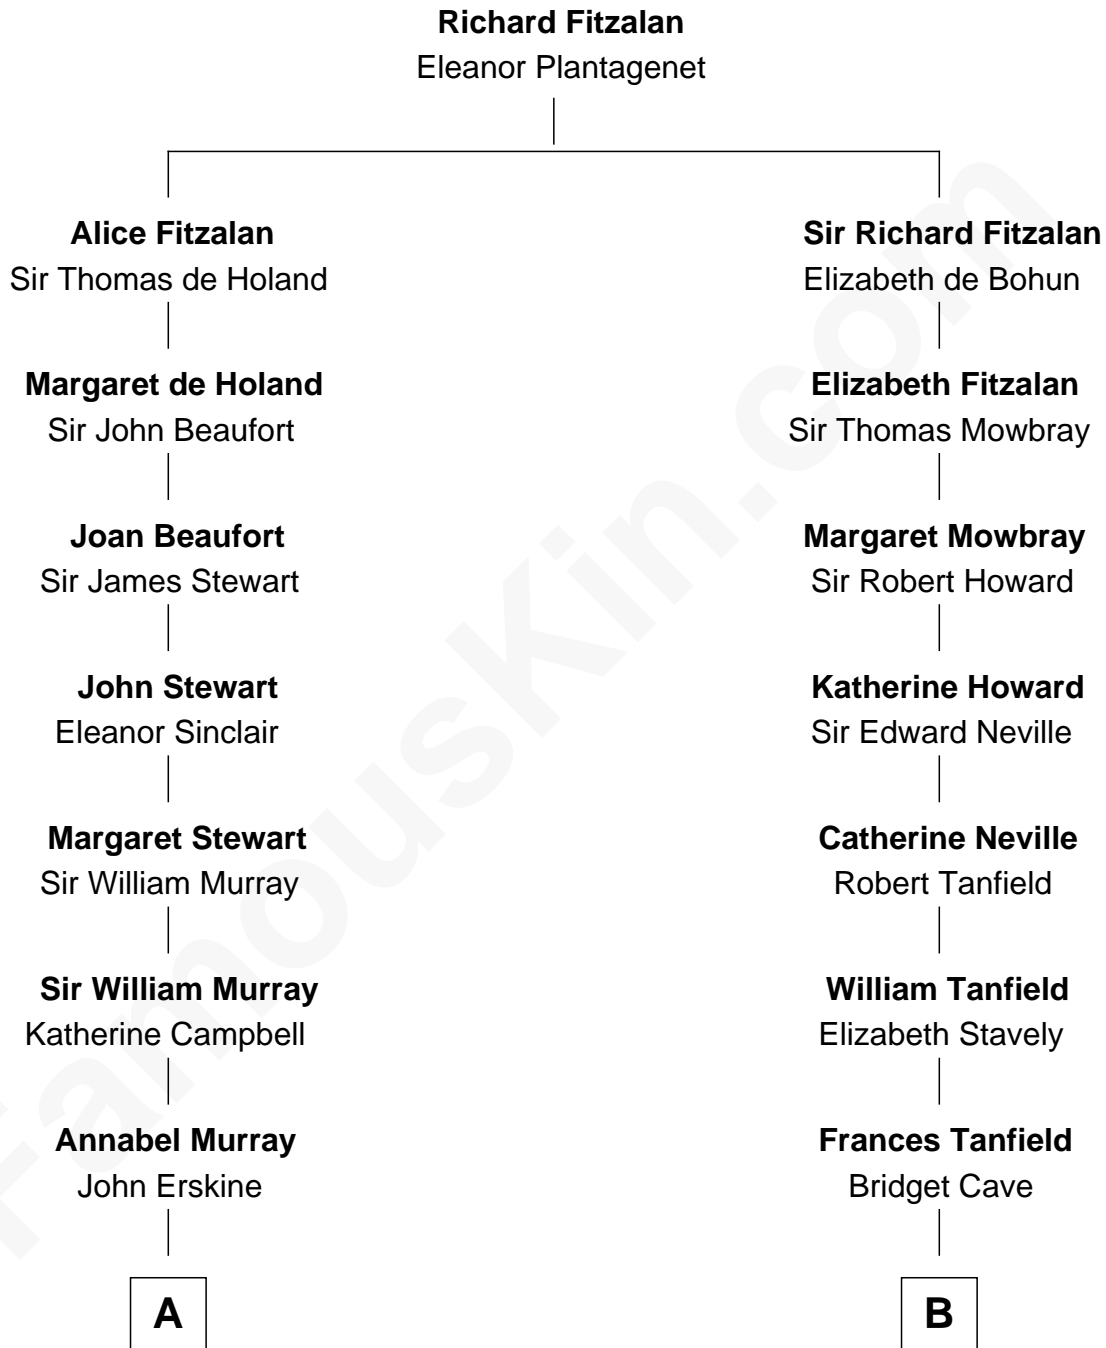

# FamousKin.com Relationship Chart of

**Alan Napier**

*TV and Movie Actor*

14th cousin 4 times removed of

**Thomas Jefferson**

*3rd U.S. President and Signer of the Declaration of Independence*

**C**

—  
**Claude Gerald Napier-Clavering**

Mary Millicent Kenrick

—  
**Alan Napier**

*TV and Movie Actor*

FamousKin.com