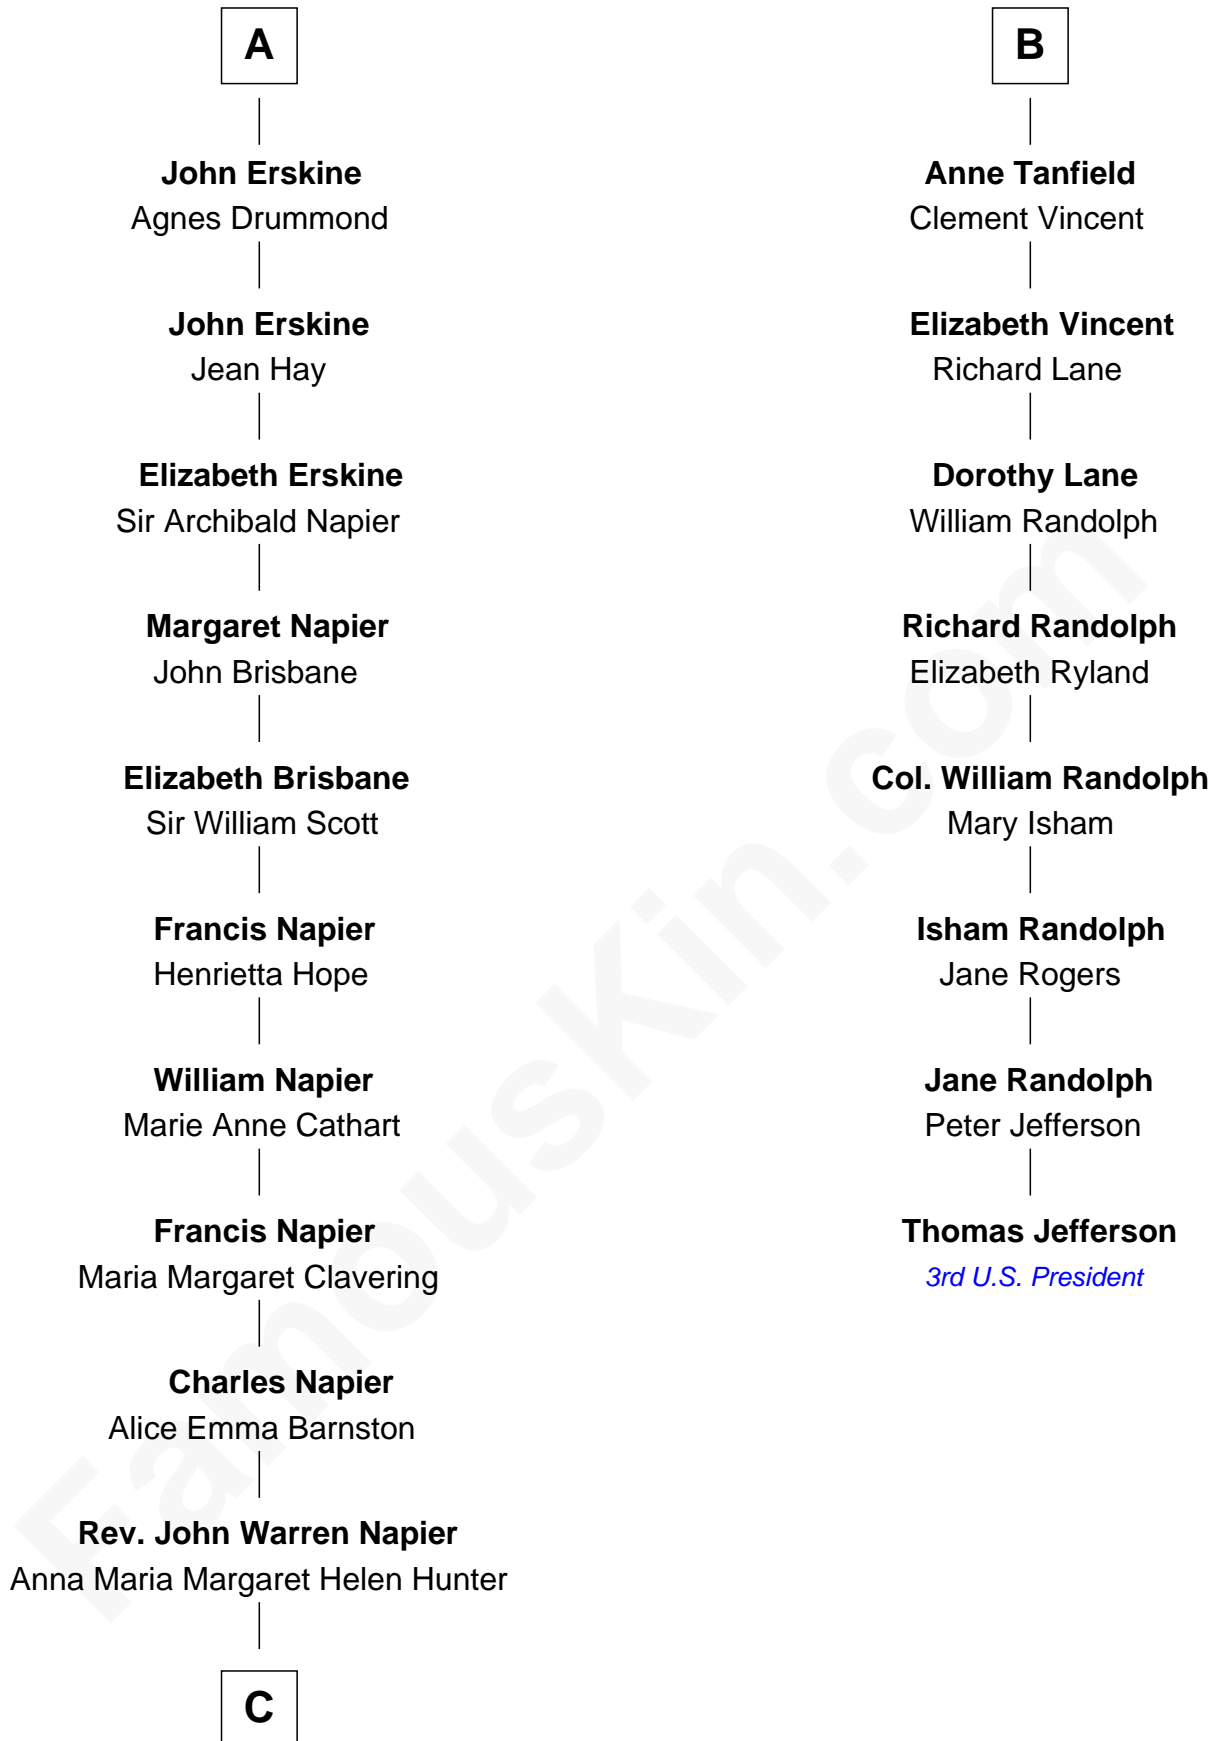

# FamousKin.com Relationship Chart of

**Alan Napier**

*TV and Movie Actor*

14th cousin 4 times removed of

**Thomas Jefferson**

*3rd U.S. President and Signer of the Declaration of Independence*

**C**

—  
**Claude Gerald Napier-Clavering**

Mary Millicent Kenrick

—  
**Alan Napier**

*TV and Movie Actor*

FamousKin.com