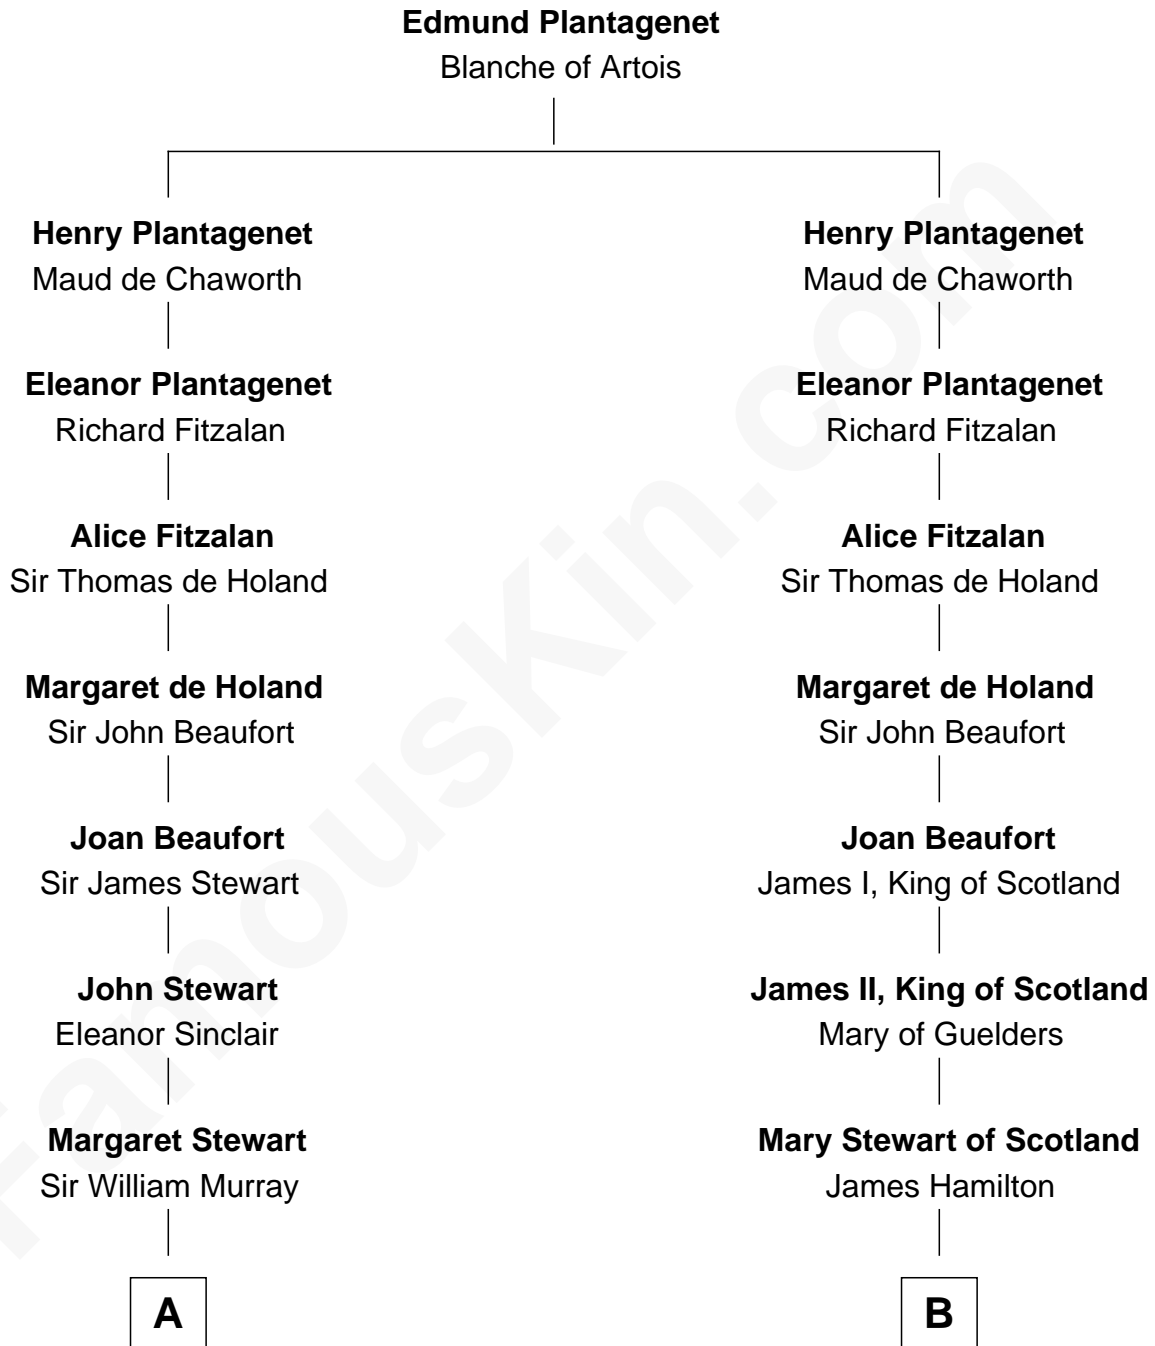

FamousKin.com Relationship Chart of

Alan Napier

TV and Movie Actor

17th cousin 3 times removed of

Alexander Hamilton

1st U.S. Secretary of the Treasury

C

Charles Napier

Alice Emma Barnston

Rev. John Warren Napier

Anna Maria Margaret Helen Hunter

Claude Gerald Napier-Clavering

Mary Millicent Kenrick

Alan Napier

TV and Movie Actor

FamousKin.com