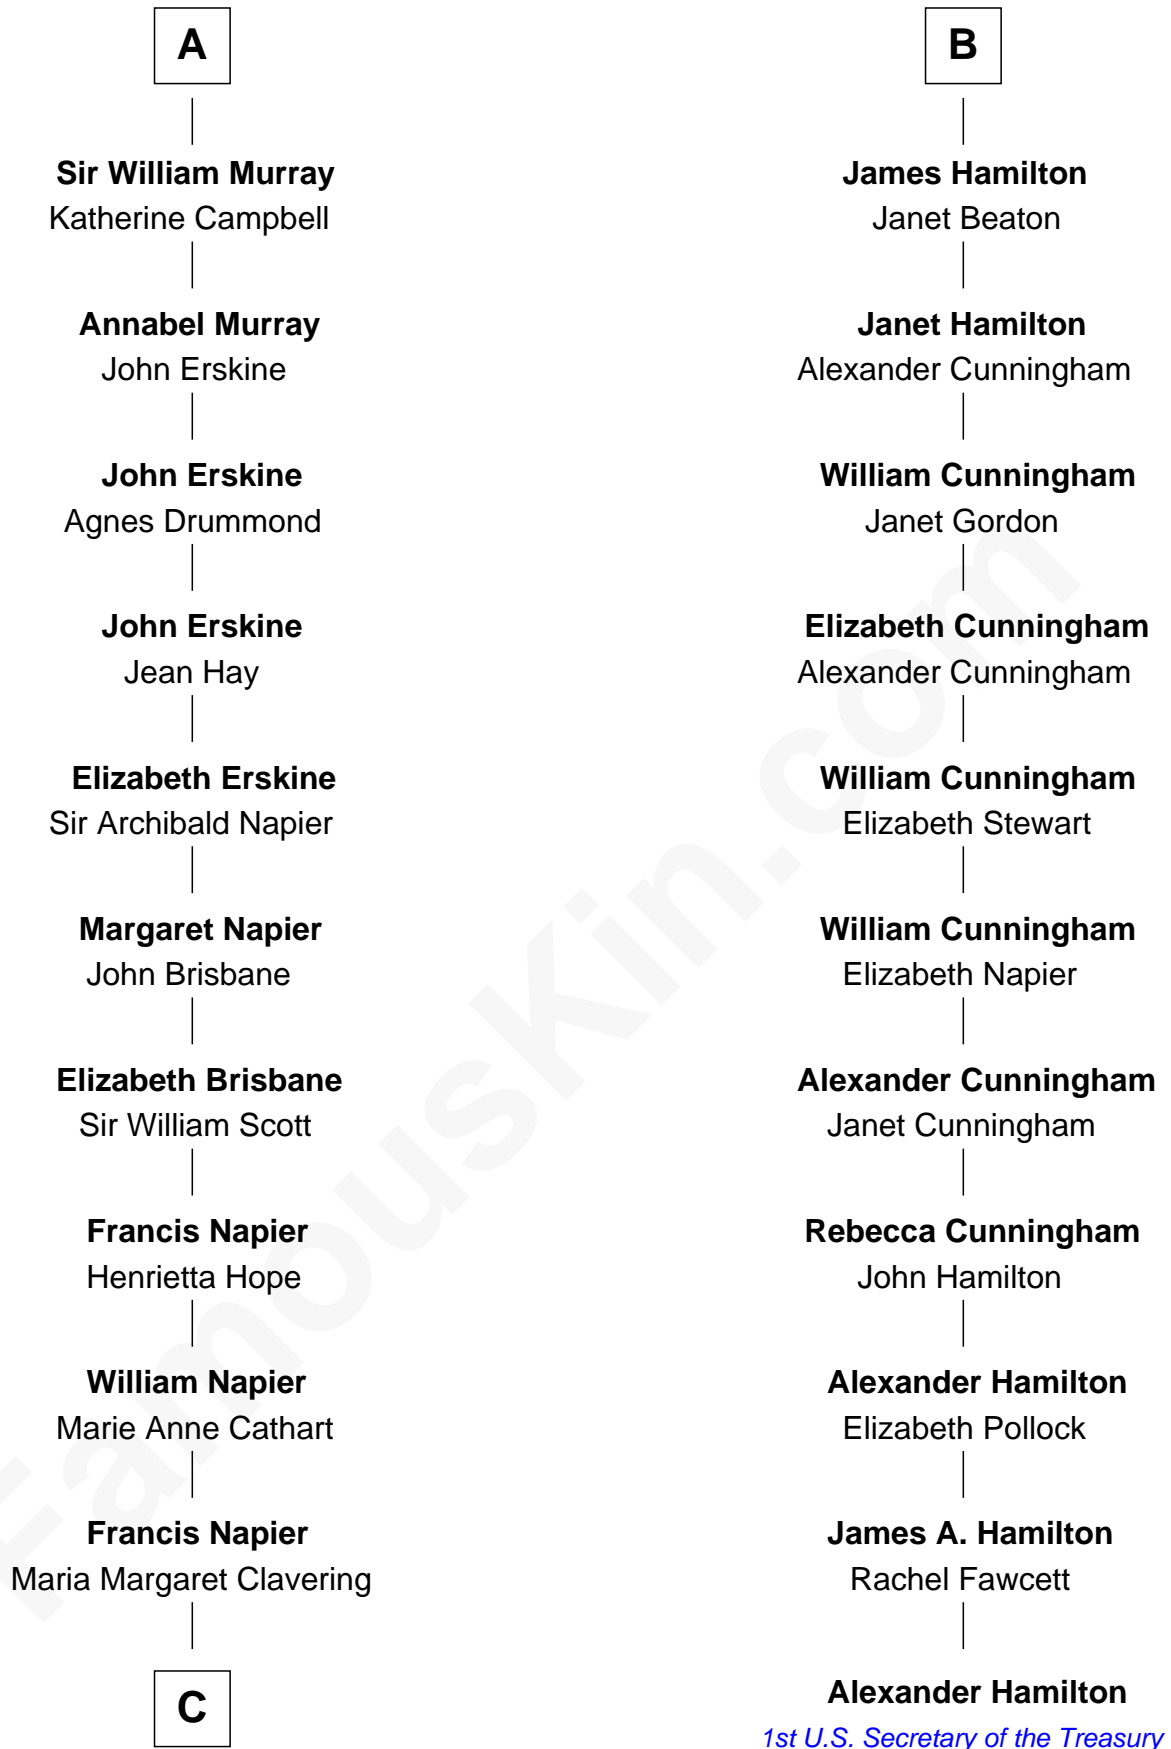

FamousKin.com Relationship Chart of

Alan Napier

TV and Movie Actor

17th cousin 3 times removed of

Alexander Hamilton

1st U.S. Secretary of the Treasury

C

Charles Napier

Alice Emma Barnston

Rev. John Warren Napier

Anna Maria Margaret Helen Hunter

Claude Gerald Napier-Clavering

Mary Millicent Kenrick

Alan Napier

TV and Movie Actor

FamousKin.com