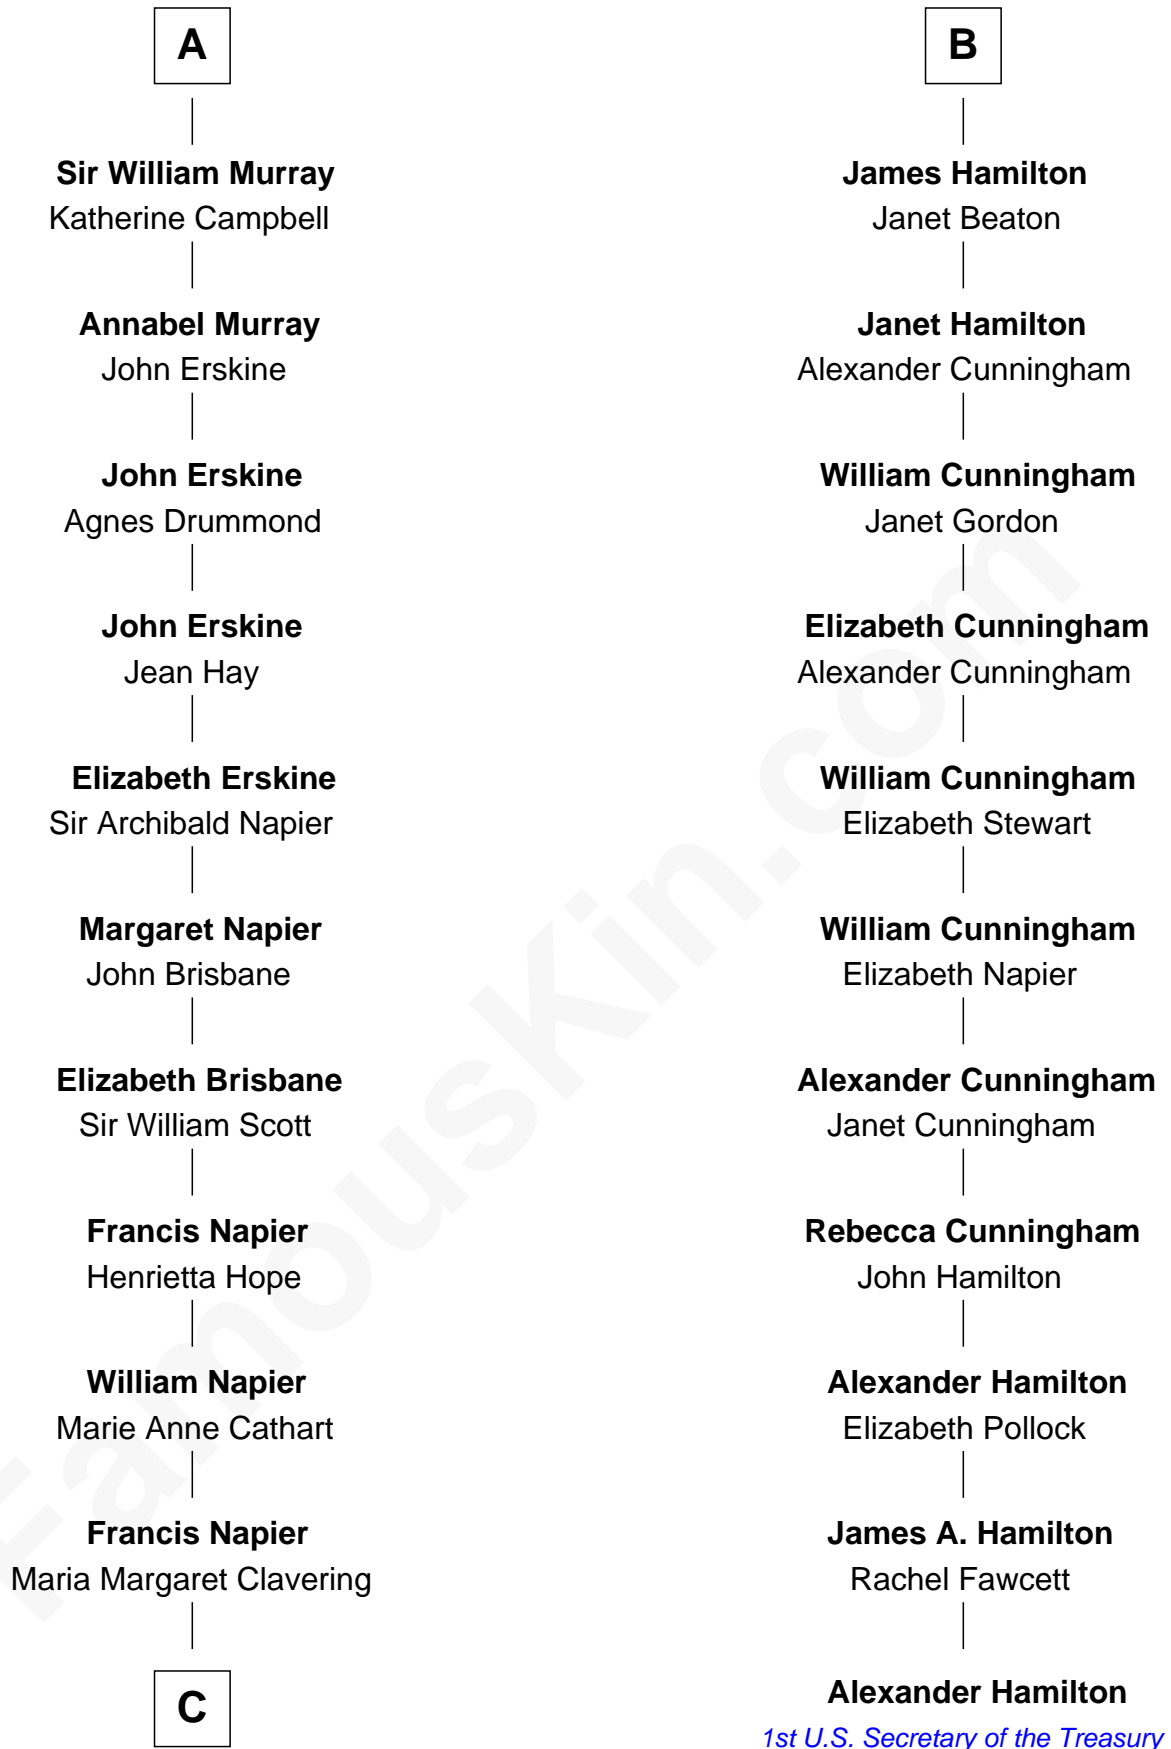

FamousKin.com Relationship Chart of

Alan Napier

TV and Movie Actor

17th cousin 3 times removed of

Alexander Hamilton

1st U.S. Secretary of the Treasury

Sir Robert de Holland

Elizabeth Samlesbury

Joan Beaufort

Sir James Stewart

John Stewart

Eleanor Sinclair

Margaret Stewart

Sir William Murray

A

Sir Robert de Holland

Maude la Zouche

Thomas Holand

Joan Plantagenet

Sir Thomas de Holand

Alice Fitzalan

Margaret de Holand

Sir John Beaufort

Joan Beaufort

James I, King of Scotland

James II, King of Scotland

Mary of Guelders

Mary Stewart of Scotland

James Hamilton

B

C

Charles Napier