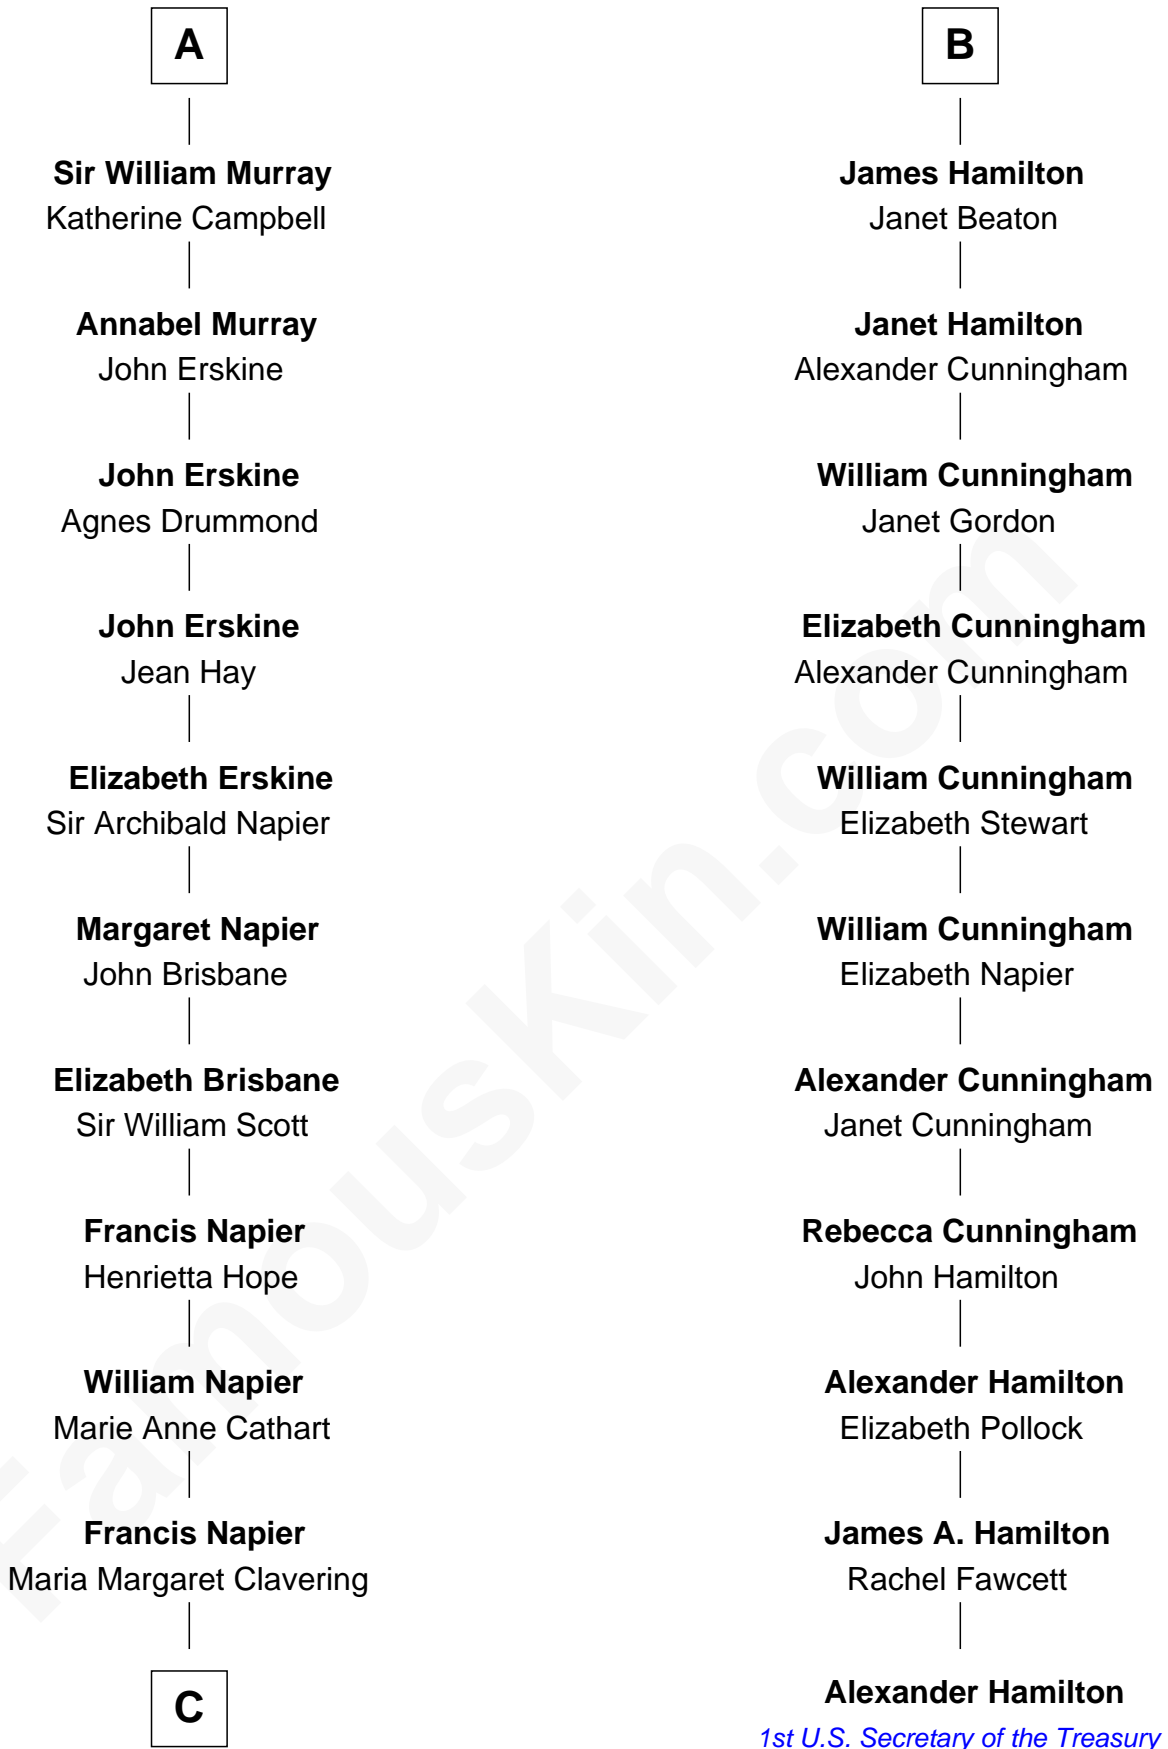

FamousKin.com Relationship Chart of

Alan Napier

TV and Movie Actor

17th cousin 3 times removed of

Alexander Hamilton

1st U.S. Secretary of the Treasury

Sir Patrick de Chaworth

Isabella de Beauchamp

C

Charles Napier

Alice Emma Barnston

Rev. John Warren Napier

Anna Maria Margaret Helen Hunter

Claude Gerald Napier-Clavering

Mary Millicent Kenrick

Alan Napier