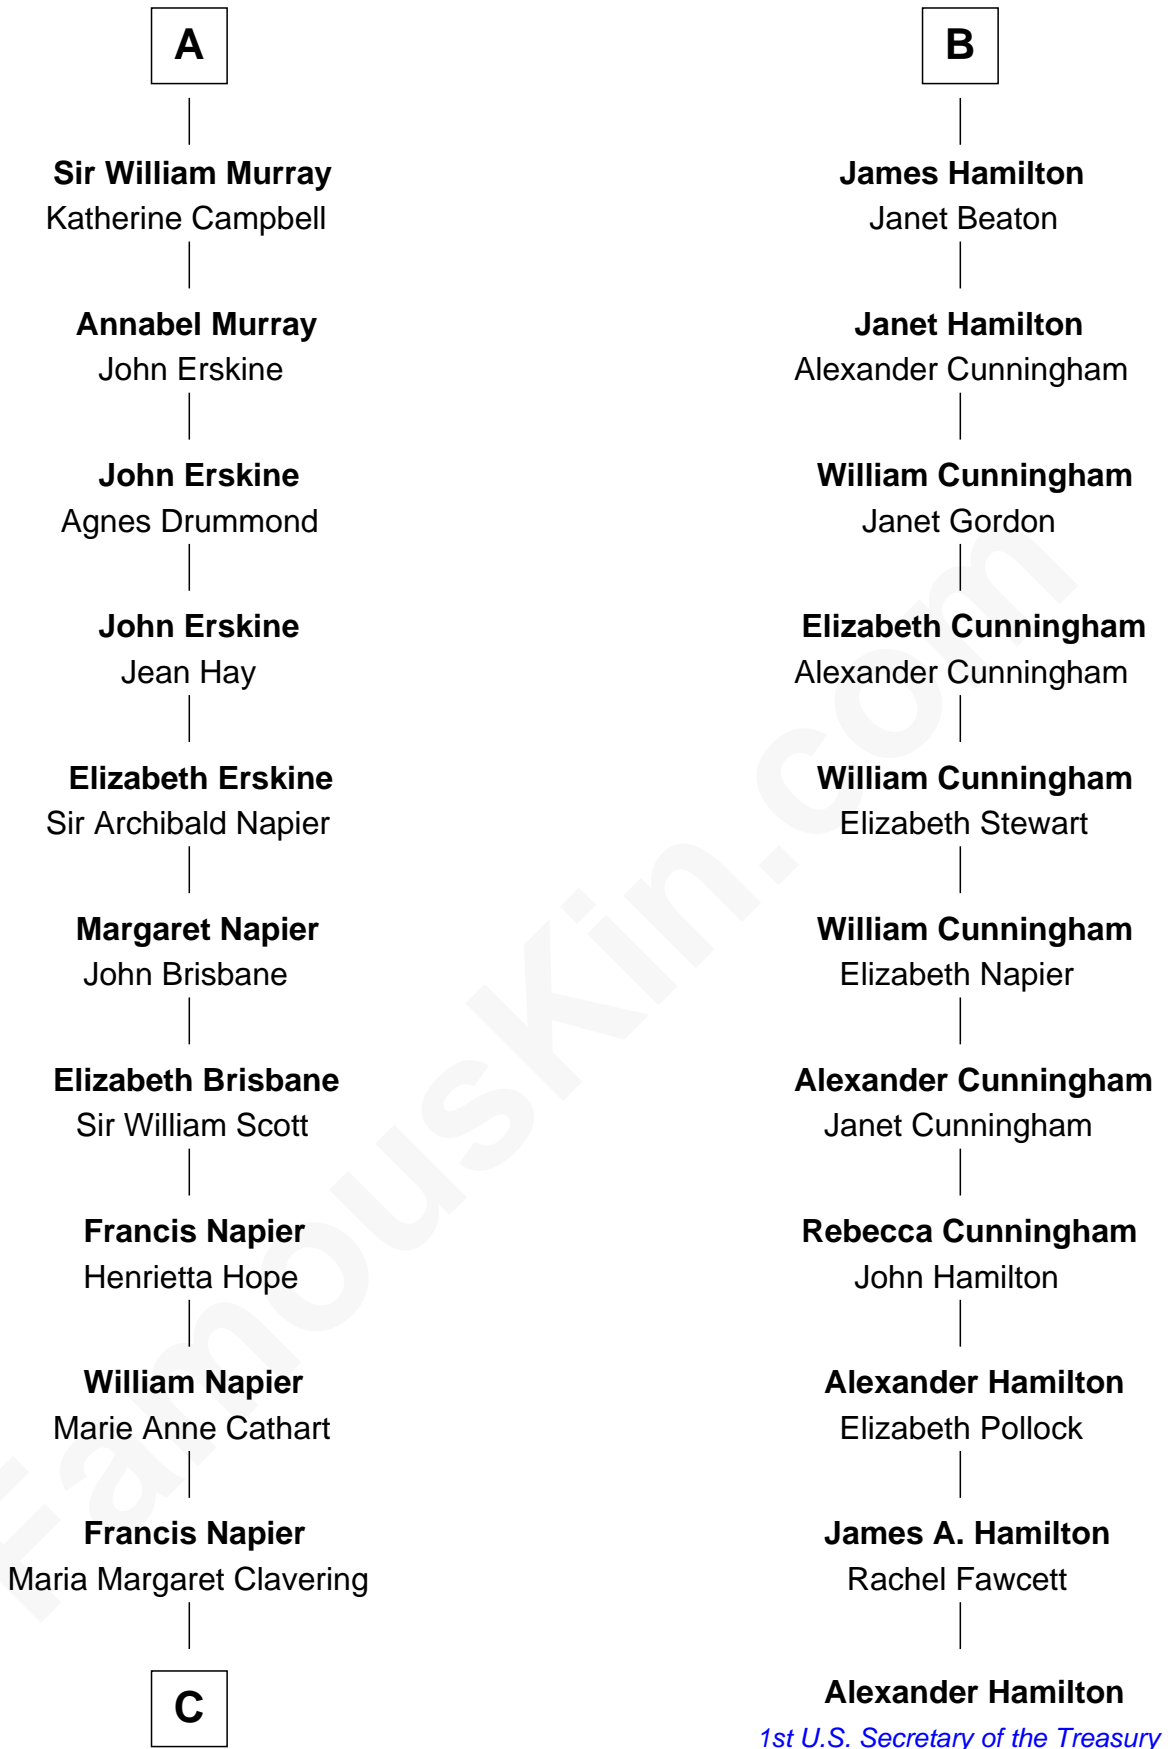

FamousKin.com Relationship Chart of

Alan Napier

TV and Movie Actor

17th cousin 3 times removed of

Alexander Hamilton

1st U.S. Secretary of the Treasury

Sir Alan la Zouche

Eleanor de Segrave

C

Charles Napier

Alice Emma Barnston

Rev. John Warren Napier

Anna Maria Margaret Helen Hunter

Claude Gerald Napier-Clavering

Mary Millicent Kenrick

Alan Napier