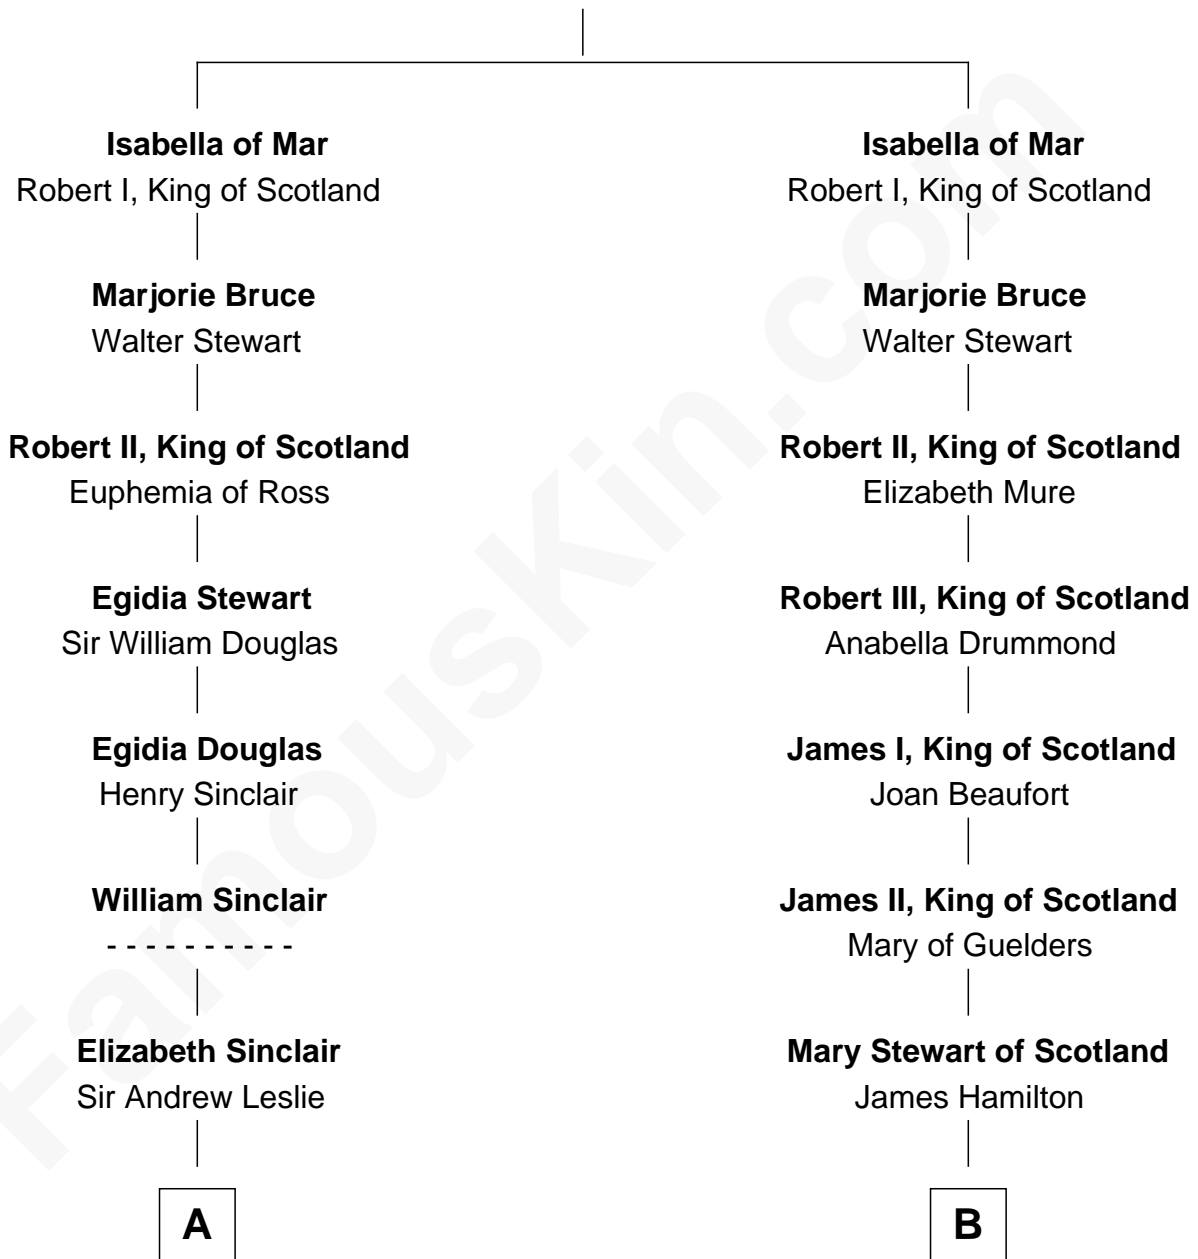

FamousKin.com Relationship Chart of

Alan Napier

TV and Movie Actor

17th cousin 4 times removed of

Alexander Hamilton

1st U.S. Secretary of the Treasury

Earl Donald I of Mar

A

William Leslie
Margaret Balfour

George Leslie
Agnes Somerville

Helen Leslie
Mark Kerr

Mark Kerr
Margaret Maxwell

Robert Kerr
Annabella Campbell

Anne Kerr
Sir William Kerr

Henrietta Kerr
Sir Francis Scott

Sir William Scott
Elizabeth Brisbane