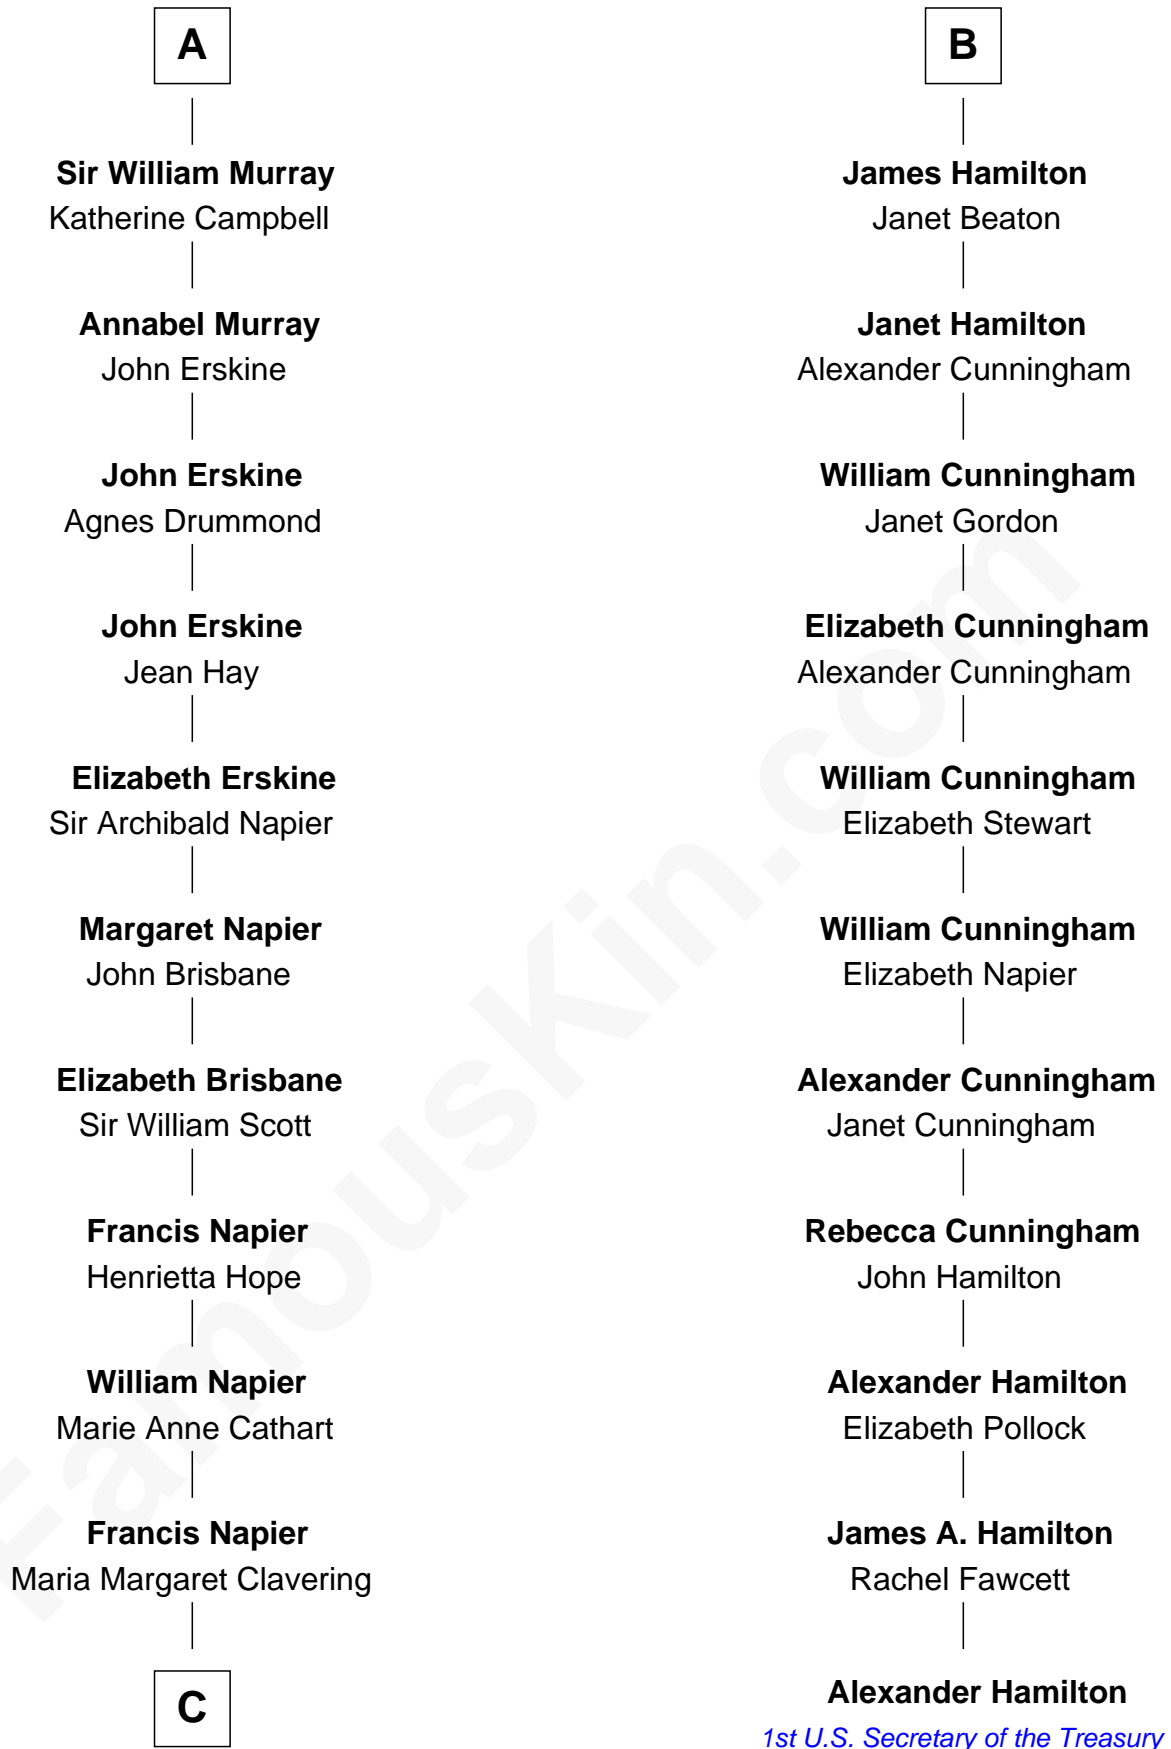

FamousKin.com Relationship Chart of

Alan Napier

TV and Movie Actor

17th cousin 3 times removed of

Alexander Hamilton

1st U.S. Secretary of the Treasury

King Philip IV of France

Joan of Navarre

Sir James Stewart

John Stewart

Eleanor Sinclair

Margaret Stewart

Sir William Murray

A

Isabella of France

Edward II, King of England

Edward III, King of England

Philippa of Hainault

John of Gaunt

Katherine Roet

Sir John Beaufort

Margaret de Holand

Joan Beaufort

James I, King of Scotland

James II, King of Scotland

Mary of Guelders

Mary Stewart of Scotland

James Hamilton

B

C

Charles Napier

Alice Emma Barnston