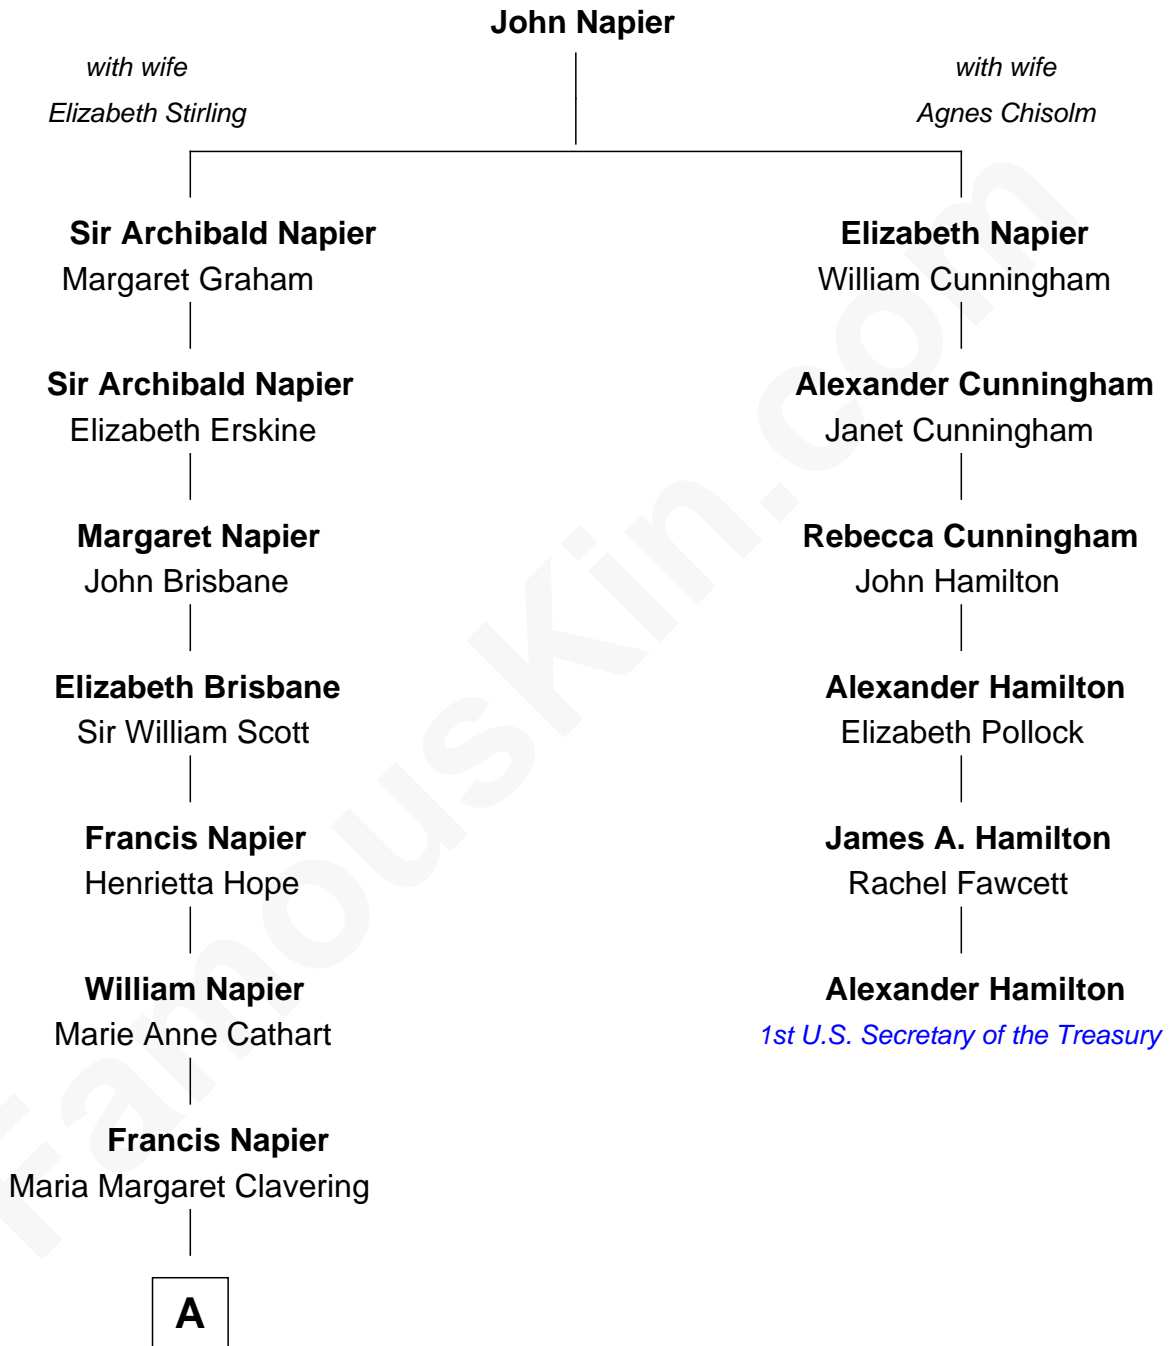

FamousKin.com Relationship Chart of

Alan Napier

TV and Movie Actor

5th cousin 5 times removed of

Alexander Hamilton

1st U.S. Secretary of the Treasury

A

Charles Napier

Alice Emma Barnston

Rev. John Warren Napier

Anna Maria Margaret Helen Hunter

Claude Gerald Napier-Clavering

Mary Millicent Kenrick

Alan Napier

TV and Movie Actor

FamousKin.com