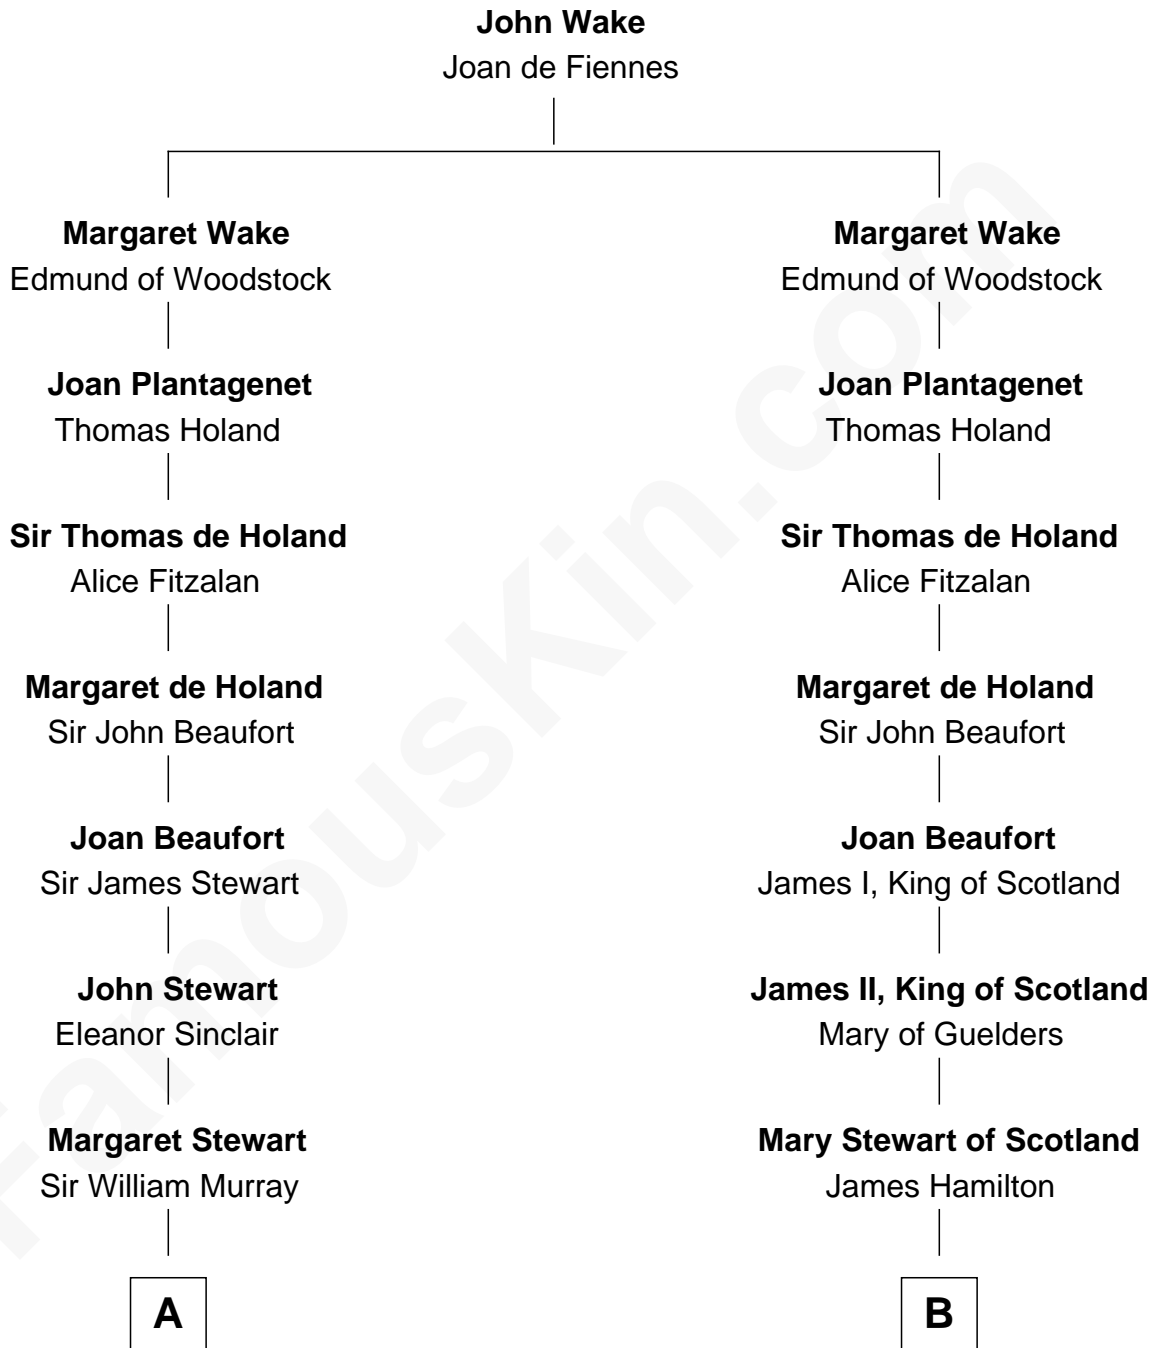

FamousKin.com Relationship Chart of

Alan Napier

TV and Movie Actor

17th cousin 3 times removed of

Alexander Hamilton

1st U.S. Secretary of the Treasury

C

Charles Napier

Alice Emma Barnston

Rev. John Warren Napier

Anna Maria Margaret Helen Hunter

Claude Gerald Napier-Clavering

Mary Millicent Kenrick

Alan Napier

TV and Movie Actor

FamousKin.com