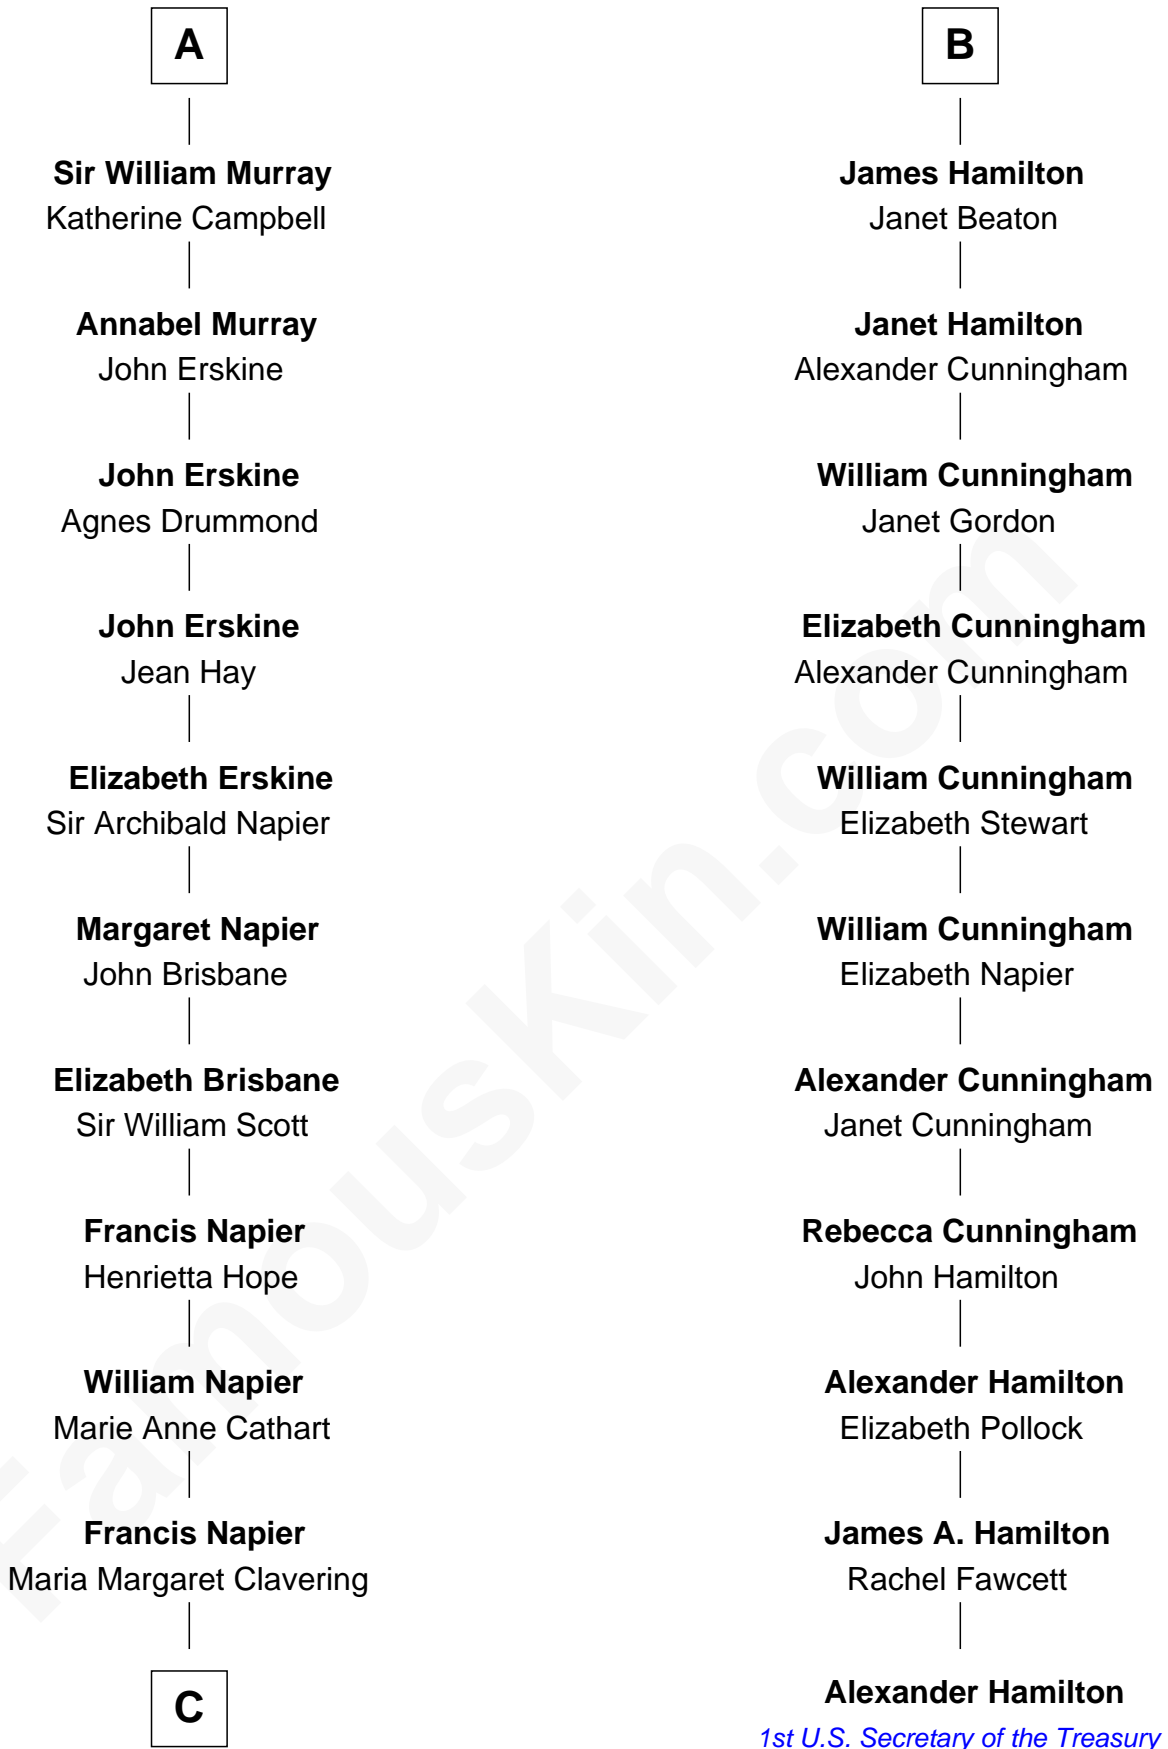

FamousKin.com Relationship Chart of

Alan Napier

TV and Movie Actor

17th cousin 3 times removed of

Alexander Hamilton

1st U.S. Secretary of the Treasury

C

Charles Napier

Alice Emma Barnston

Rev. John Warren Napier

Anna Maria Margaret Helen Hunter

Claude Gerald Napier-Clavering

Mary Millicent Kenrick

Alan Napier

TV and Movie Actor

FamousKin.com