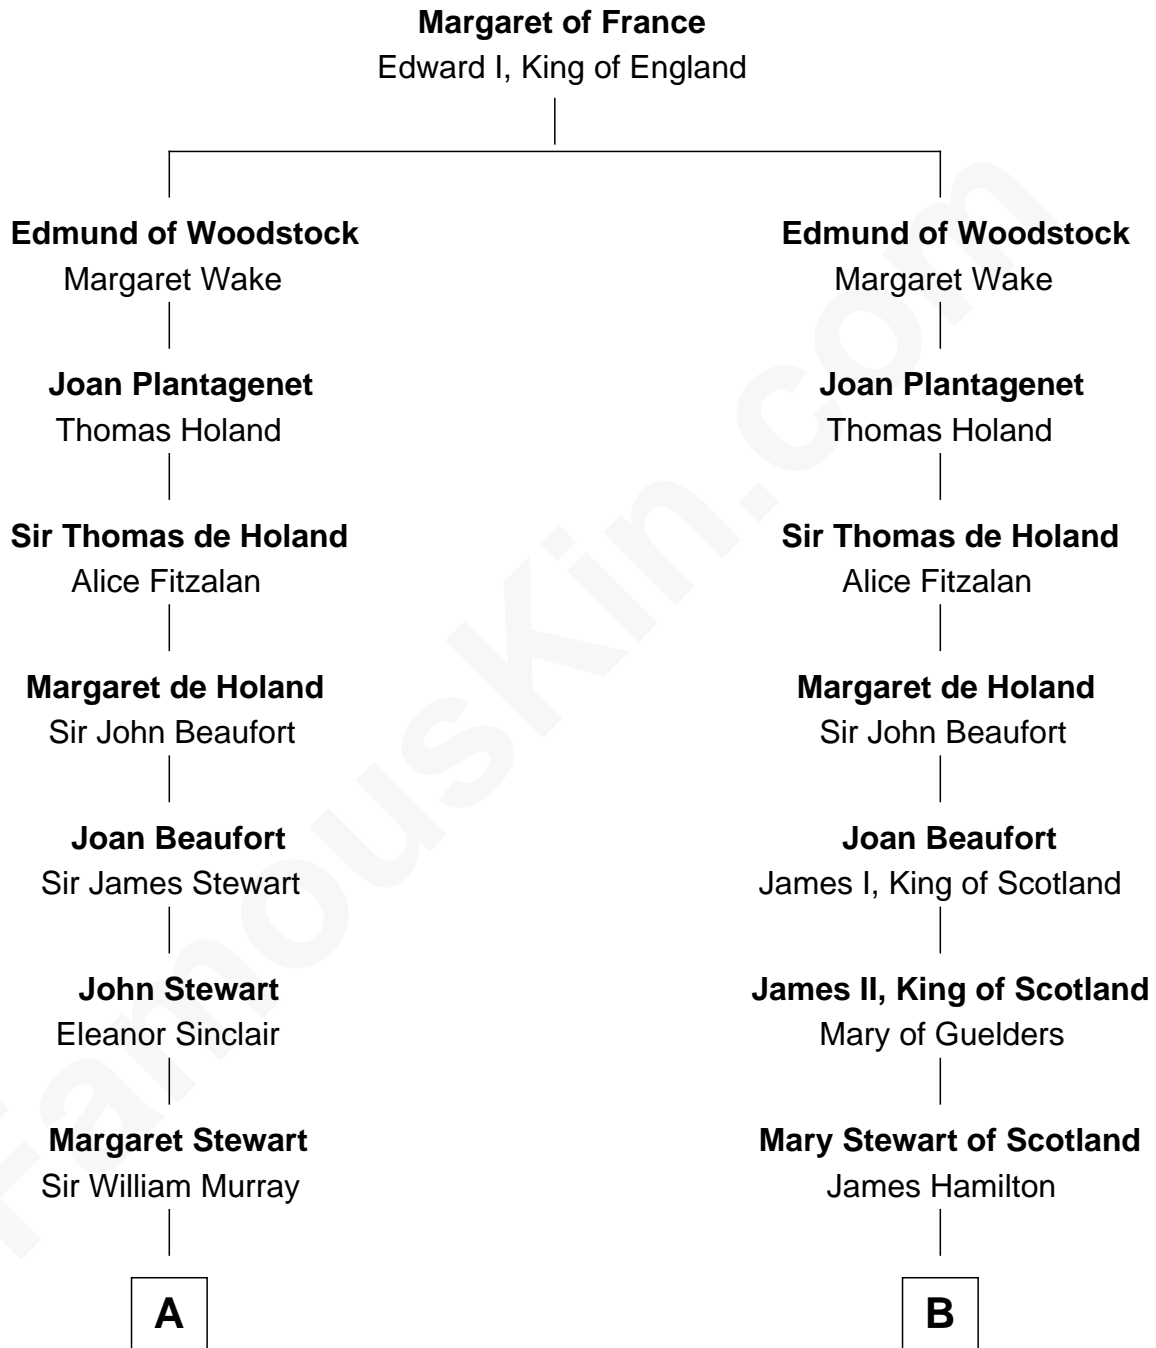

FamousKin.com Relationship Chart of

Alan Napier

TV and Movie Actor

17th cousin 3 times removed of

Alexander Hamilton

1st U.S. Secretary of the Treasury

C

Charles Napier

Alice Emma Barnston

Rev. John Warren Napier

Anna Maria Margaret Helen Hunter

Claude Gerald Napier-Clavering

Mary Millicent Kenrick

Alan Napier

TV and Movie Actor

FamousKin.com