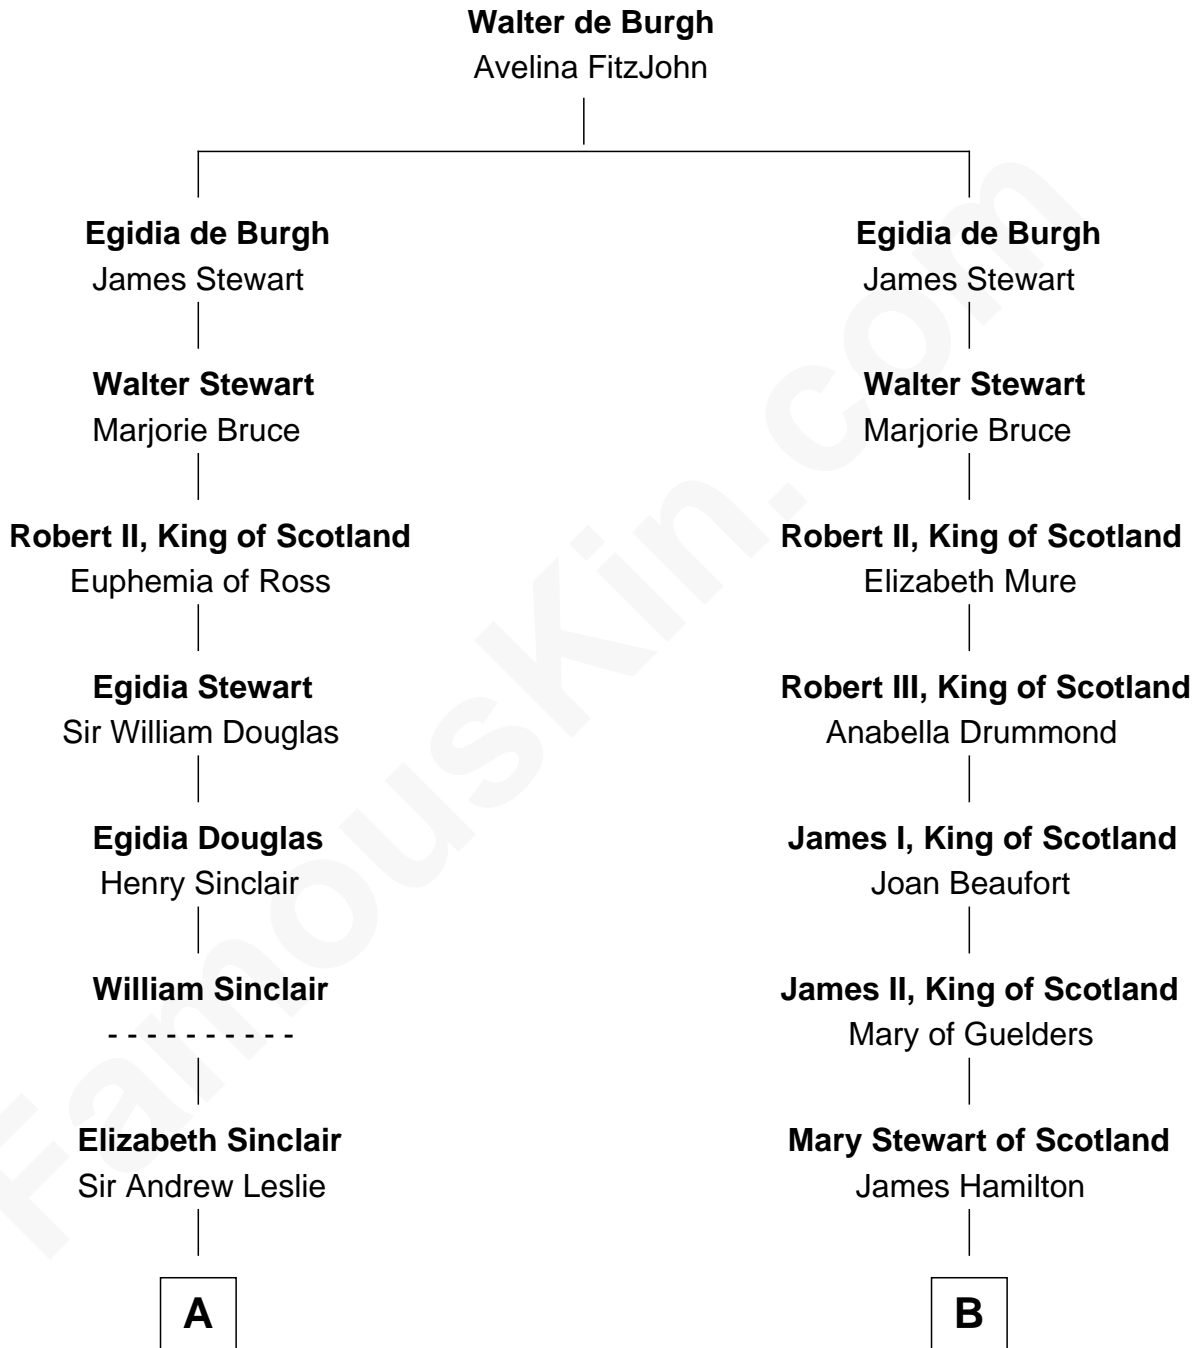

FamousKin.com Relationship Chart of

Alan Napier

TV and Movie Actor

17th cousin 4 times removed of

Alexander Hamilton

1st U.S. Secretary of the Treasury

C

Francis Napier
Maria Margaret Clavering