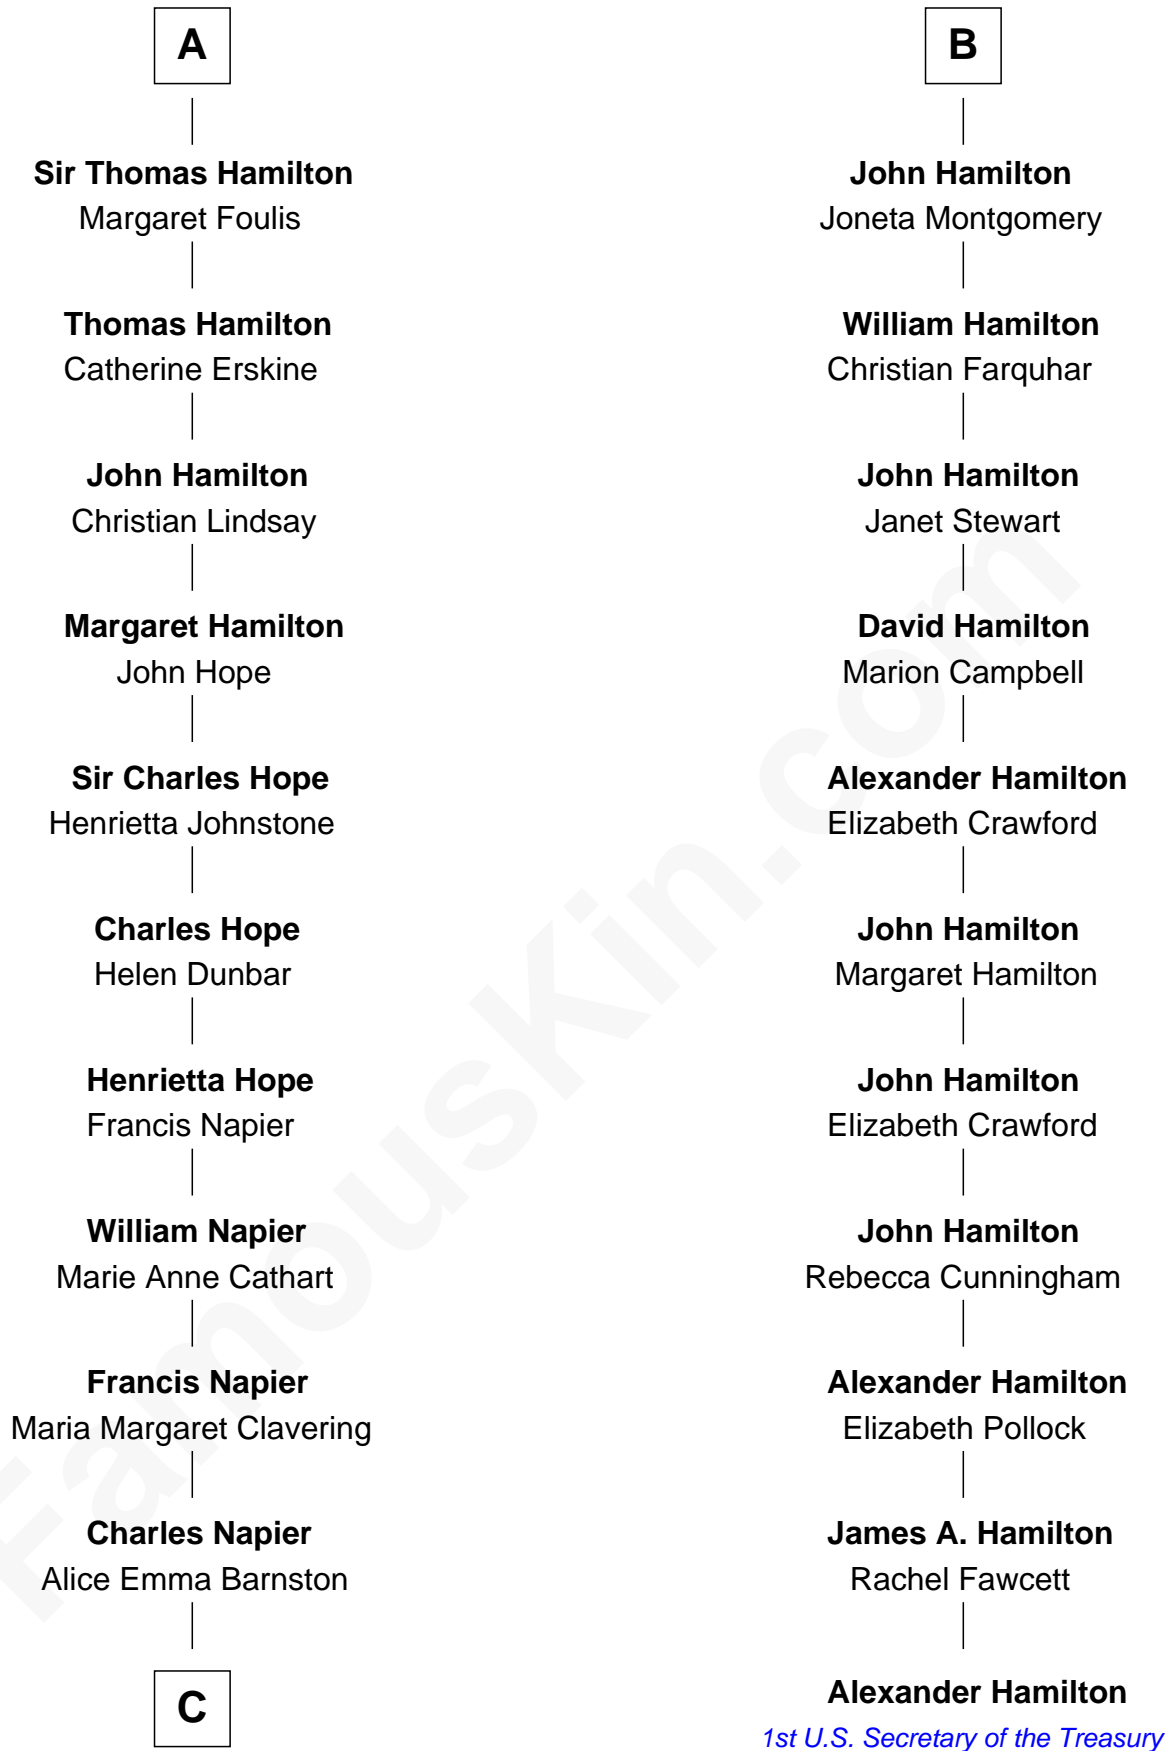

FamousKin.com Relationship Chart of

Alan Napier

TV and Movie Actor

17th cousin 2 times removed of

Alexander Hamilton

1st U.S. Secretary of the Treasury

Walter FitzGilbert

Mary Gordon

C

—
Rev. John Warren Napier
Anna Maria Margaret Helen Hunter

—
Claude Gerald Napier-Clavering
Mary Millicent Kenrick

—
Alan Napier
TV and Movie Actor

FamousKin.com