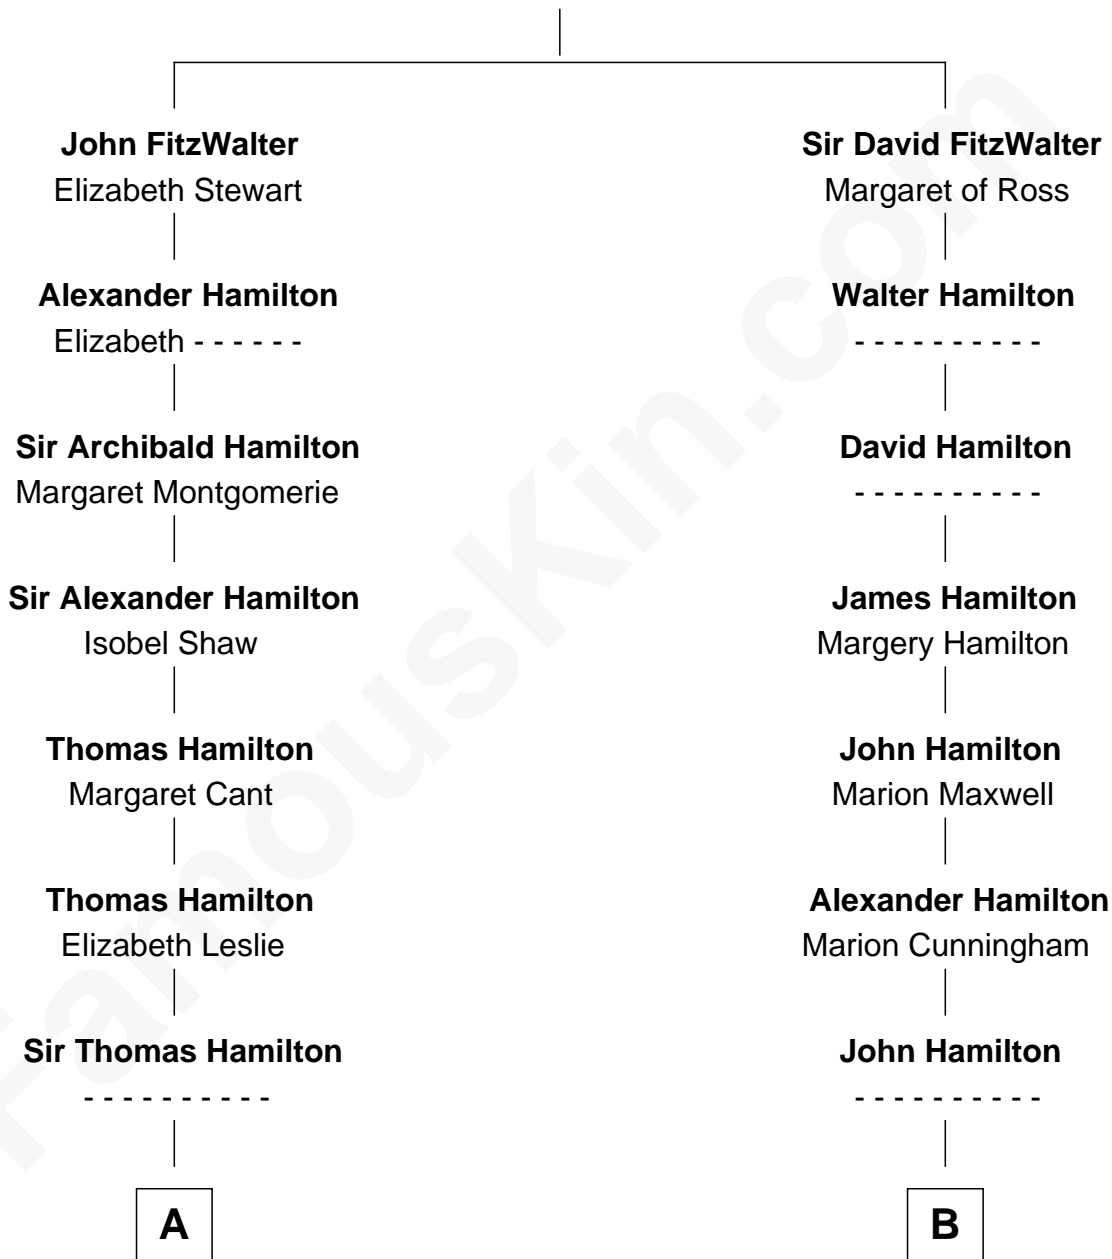

FamousKin.com Relationship Chart of

Alan Napier

TV and Movie Actor

17th cousin 2 times removed of

Alexander Hamilton

1st U.S. Secretary of the Treasury

Walter FitzGilbert

Mary Gordon