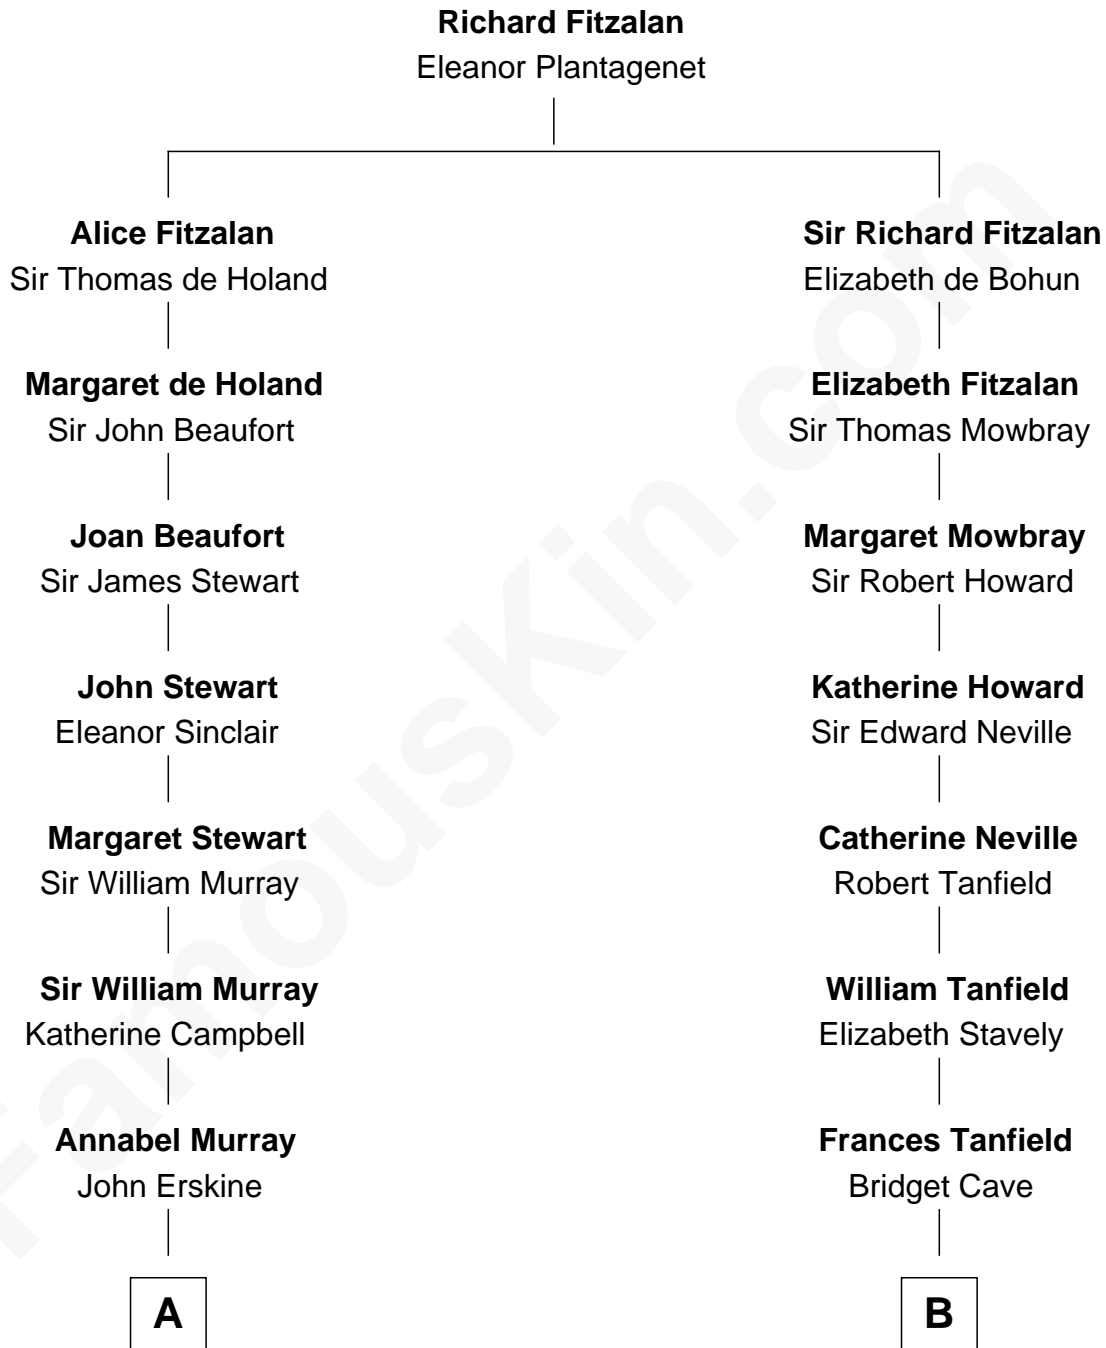

FamousKin.com Relationship Chart of

Alan Napier

TV and Movie Actor

15th cousin 3 times removed of

John Marshall

4th Chief Justice of the U.S. Supreme Court

C

—
Claude Gerald Napier-Clavering

Mary Millicent Kenrick

—
Alan Napier

TV and Movie Actor

FamousKin.com