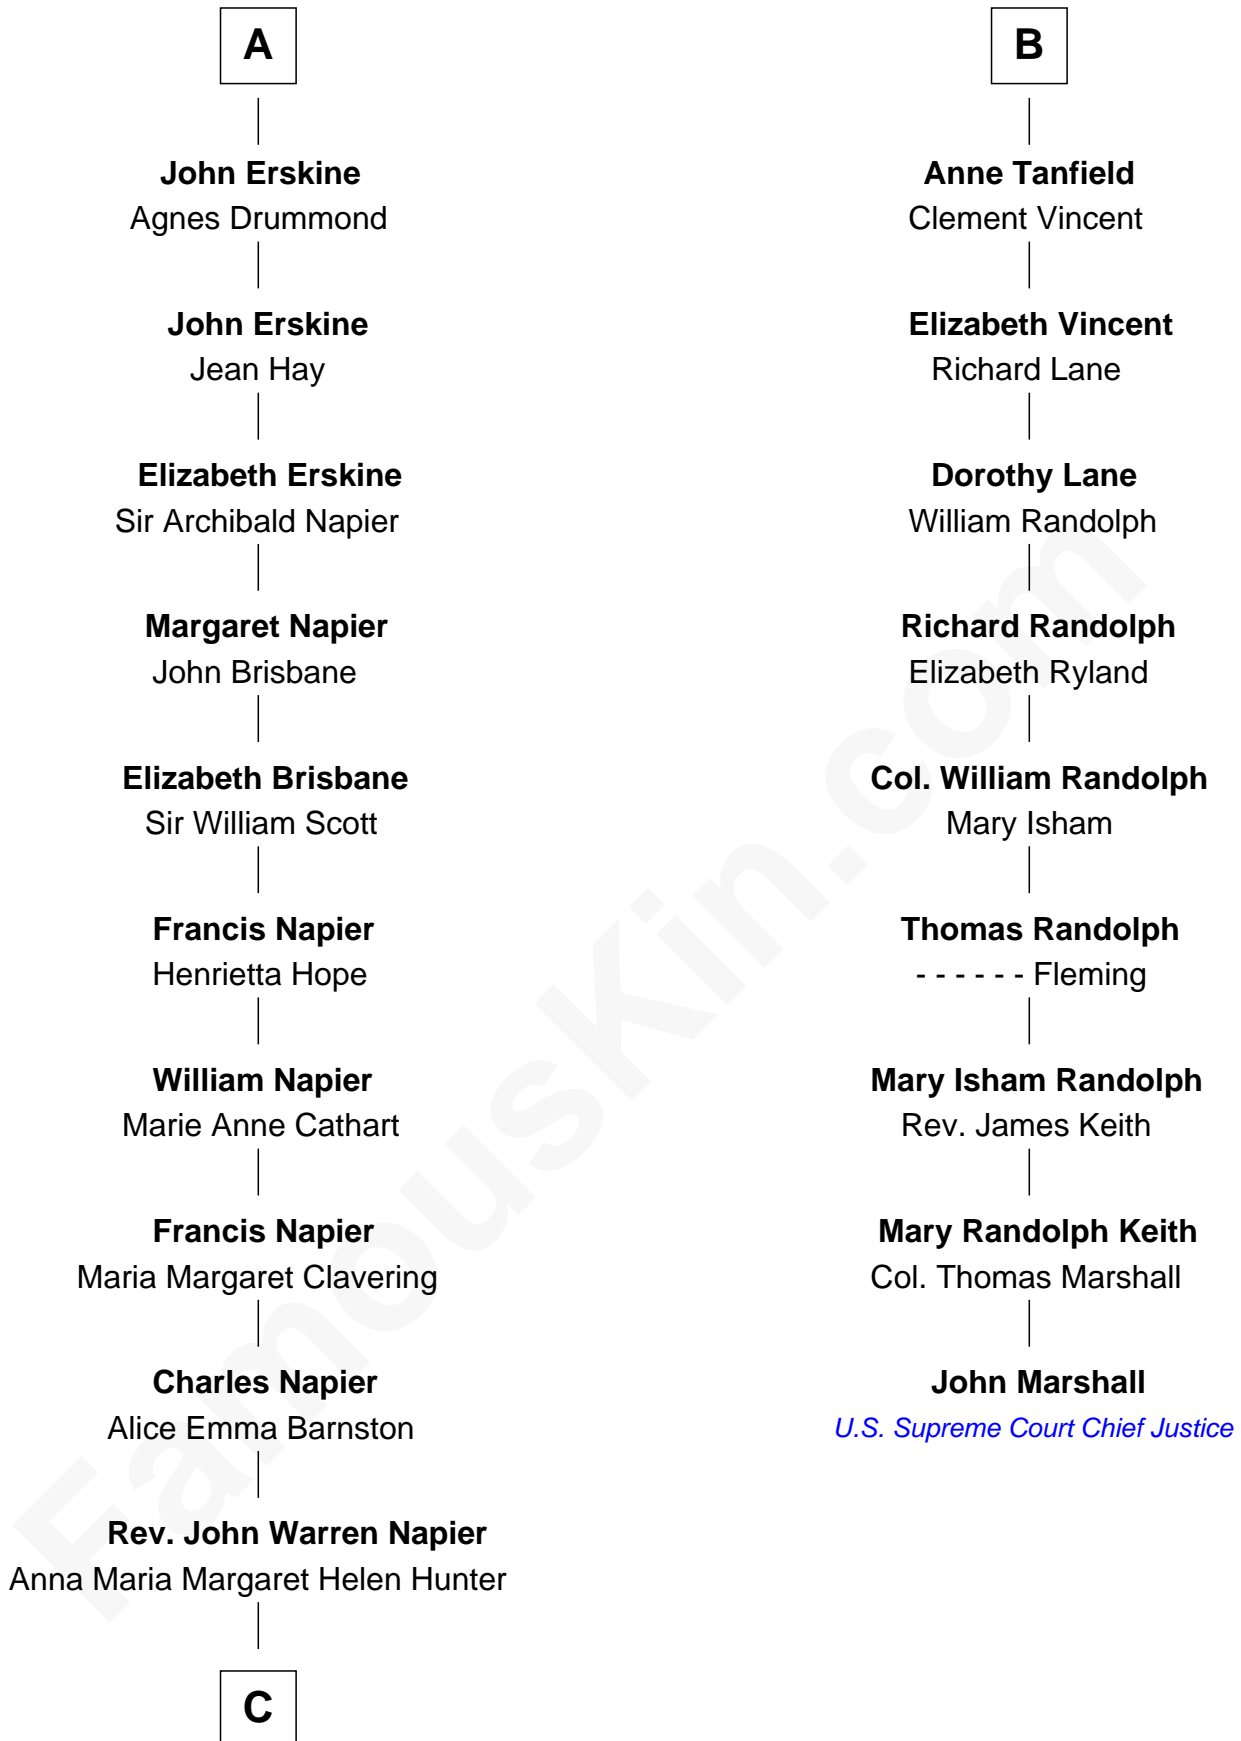

FamousKin.com Relationship Chart of

Alan Napier

TV and Movie Actor

15th cousin 3 times removed of

John Marshall

4th Chief Justice of the U.S. Supreme Court

C

—
Claude Gerald Napier-Clavering

Mary Millicent Kenrick

—
Alan Napier

TV and Movie Actor

FamousKin.com